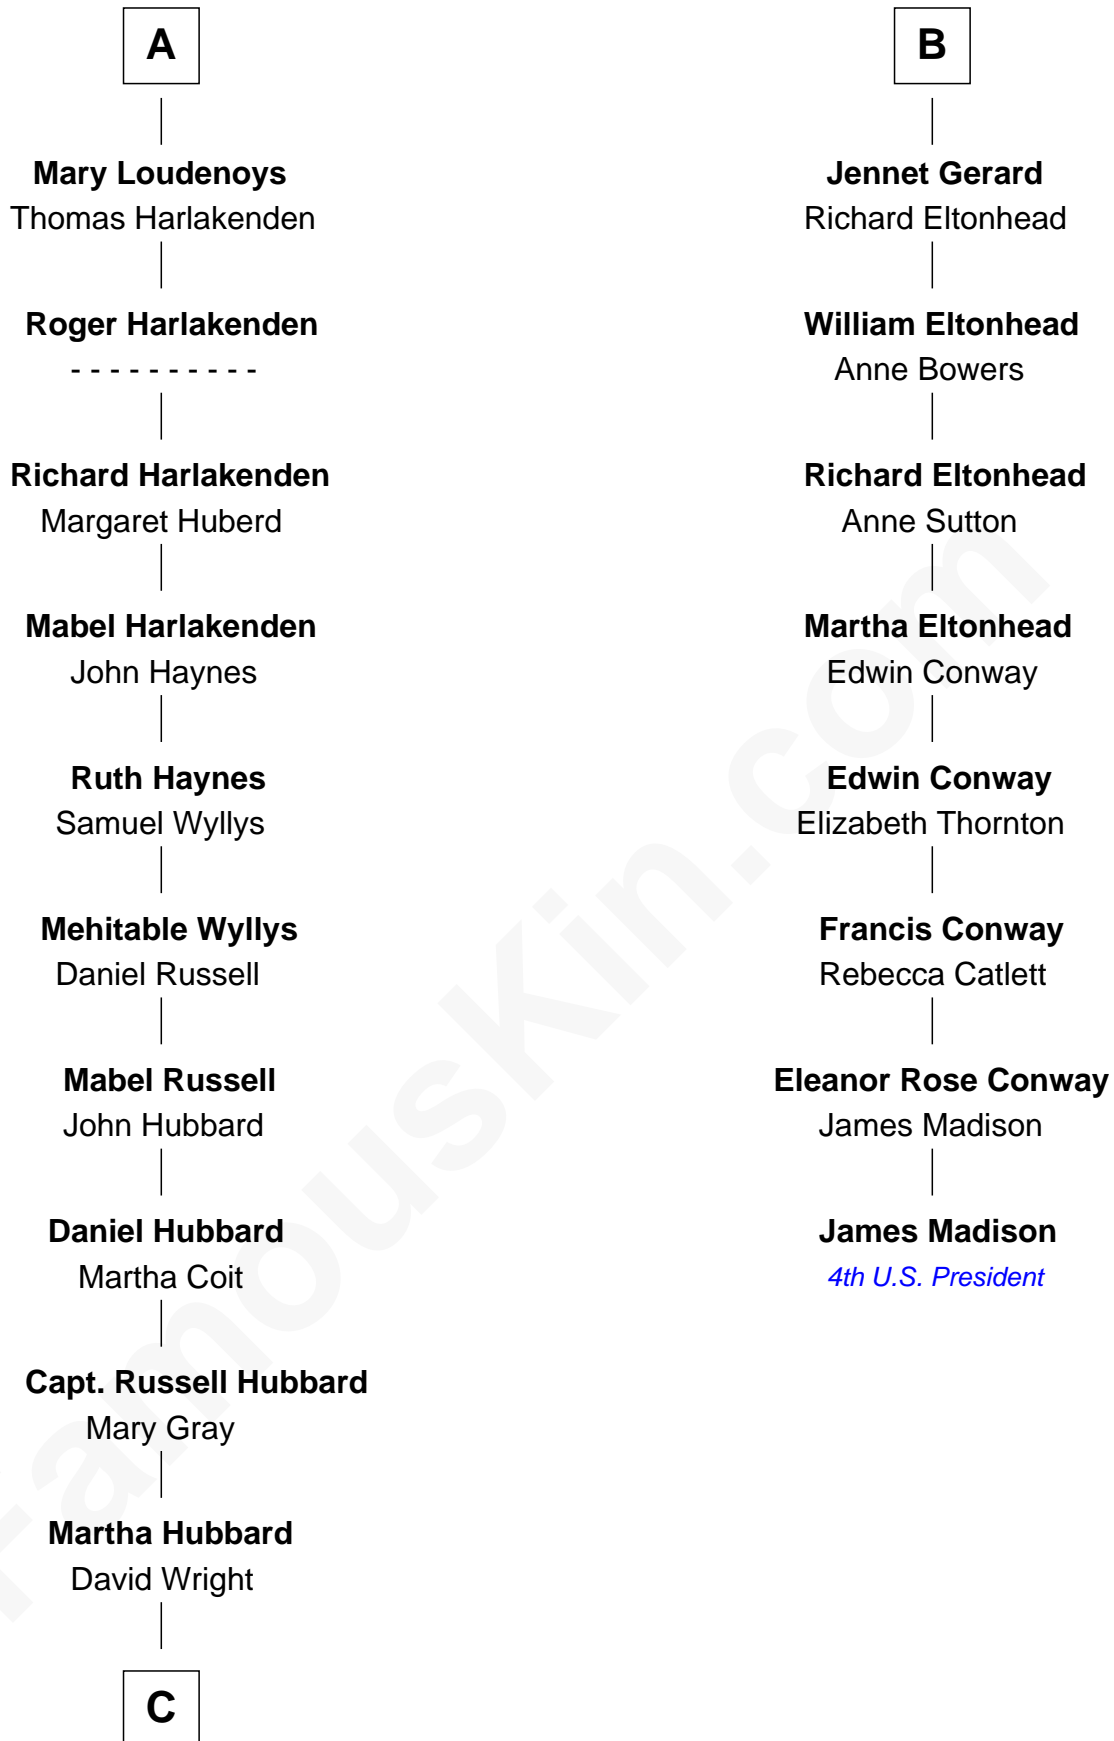

FamousKin.com Relationship Chart of

Anne Baxter
Movie Actress

14th cousin 7 times removed of

James Madison
4th U.S. President

Edmund Fitzalan
Alice de Warenne

FamousKin.com