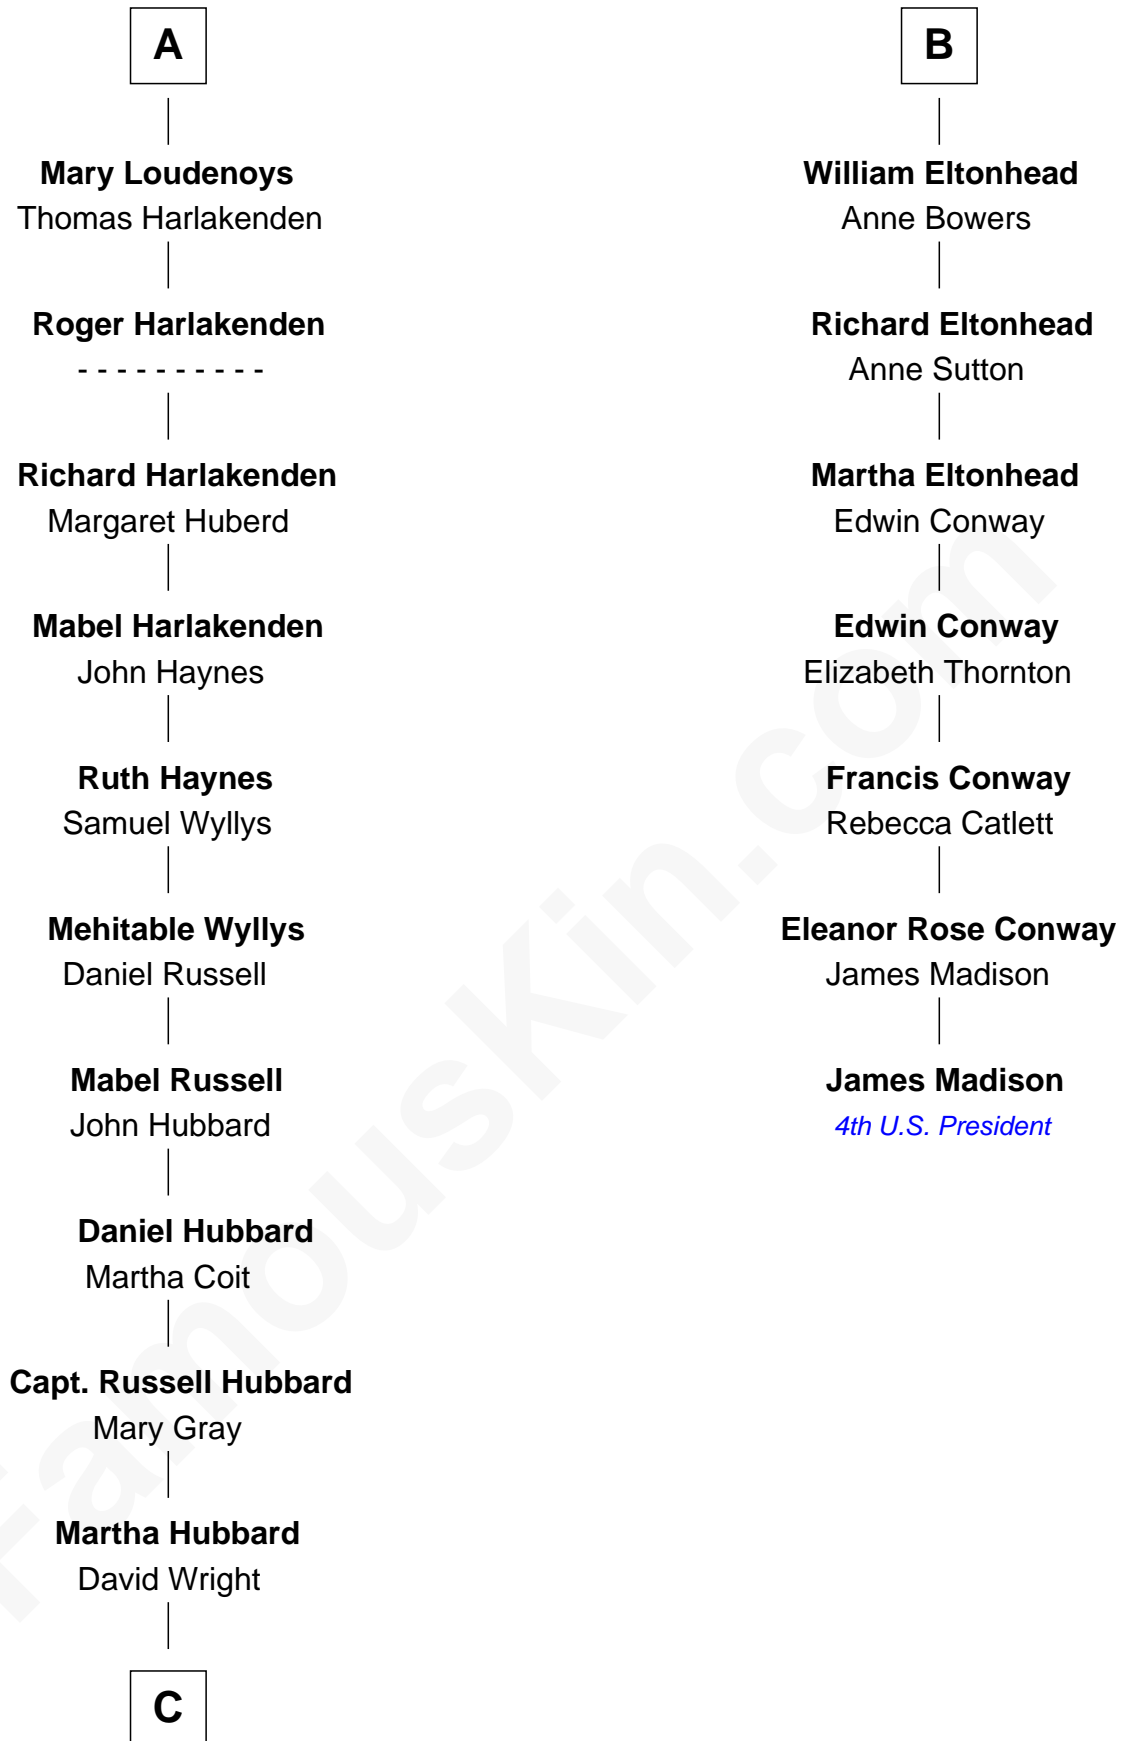

FamousKin.com Relationship Chart of

Anne Baxter
Movie Actress

13th cousin 8 times removed of

James Madison
4th U.S. President

Sir William de Bohun
Elizabeth de Badlesmere

Humphrey de Bohun
Joan Fitzalan

Eleanor de Bohun
Sir Thomas Plantagenet

Anne Plantagenet
Sir William Bouchier

Sir John Bouchier
Margaret Berners

Sir Humphrey Bouchier
Elizabeth Tilney

Anne Bouchier
Thomas Fiennes

Catherine Fiennes
Richard Loudenoys

A

Elizabeth de Bohun
Sir Richard Fitzalan

Elizabeth Fitzalan
Sir Robert Goushill

Joan Goushill
Sir Thomas Stanley

Katherine Stanley
Sir John Savage

Dulcia Savage
Sir Henry Bold

Maud Bold
Thomas Gerard

Jennet Gerard
Richard Eltonhead

B

FamousKin.com