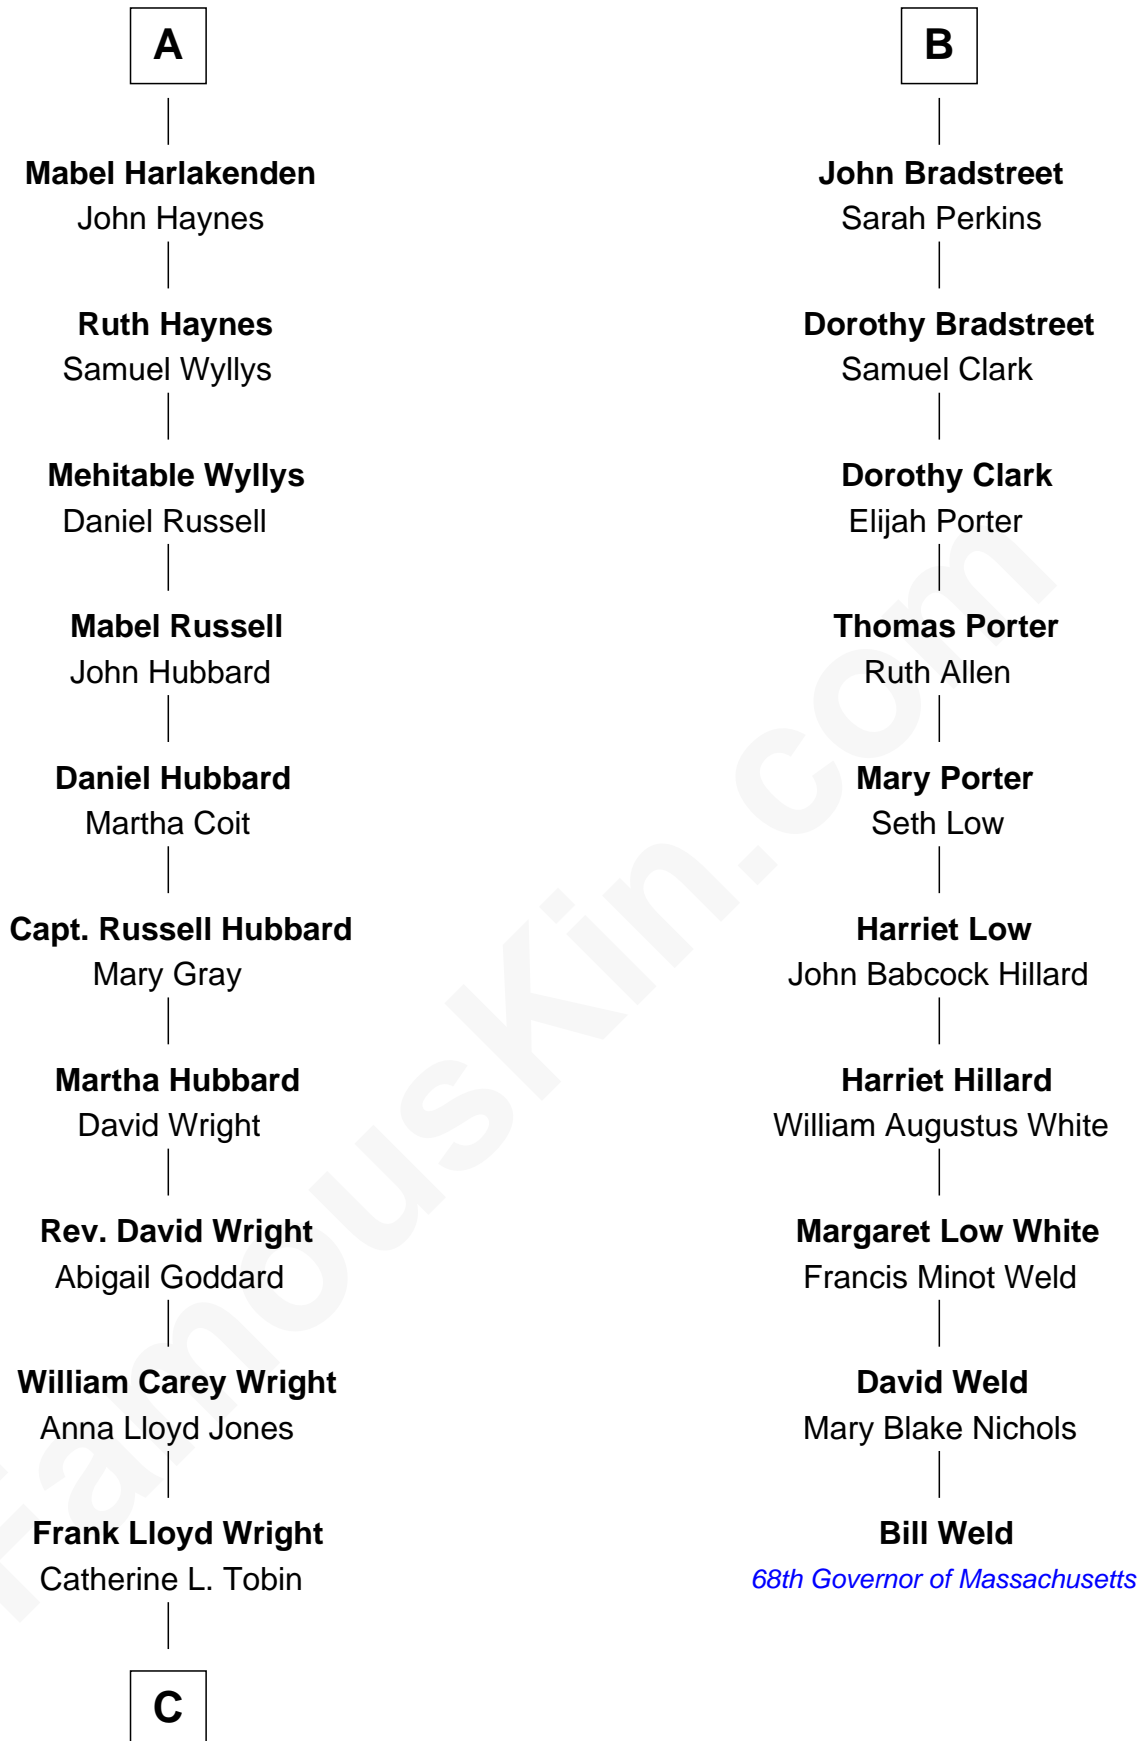

FamousKin.com Relationship Chart of

Anne Baxter
Movie Actress

16th cousin 2 times removed of

Bill Weld

68th Governor of Massachusetts

Sir Richard Neville

Alice Montagu

Alice de Neville
Sir Henry FitzHugh

Cecily Bonville
Thomas Grey

Cecily Grey
Sir John Sutton

Sir Henry Dudley
----- Ashton

Probable

Roger Dudley
Susanna Thorne

Gov. Thomas Dudley
Dorothy York

Anne Dudley
Gov. Simon Bradstreet

B