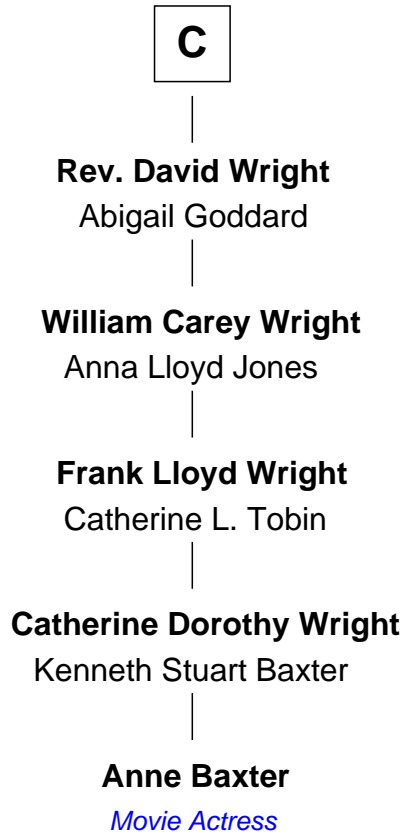

# FamousKin.com Relationship Chart of

**Anne Baxter**

*Movie Actress*

16th cousin 5 times removed of

**Helen Keller**

*Author and Activist*

**Edmund Fitzalan**

Alice de Warenne

**Aline Fitzalan**

Sir Roger le Strange

**Lucy le Strange**

Sir William Willoughby

**Margery Willoughby**

Sir William FitzHugh

**Sir Henry FitzHugh**

Alice de Neville

Eleanor Plantagenet

**Alice Fitzalan**

Sir Thomas de Holand

**Margaret de Holand**

Sir John Beaufort

**Joan Beaufort**

Sir James Stewart

**John Stewart**

Eleanor Sinclair

**Jean Stewart**

James Arbuthnott

**Isabel Arbuthnott**

Sir Robert Maule

**B**

FamousKin.com