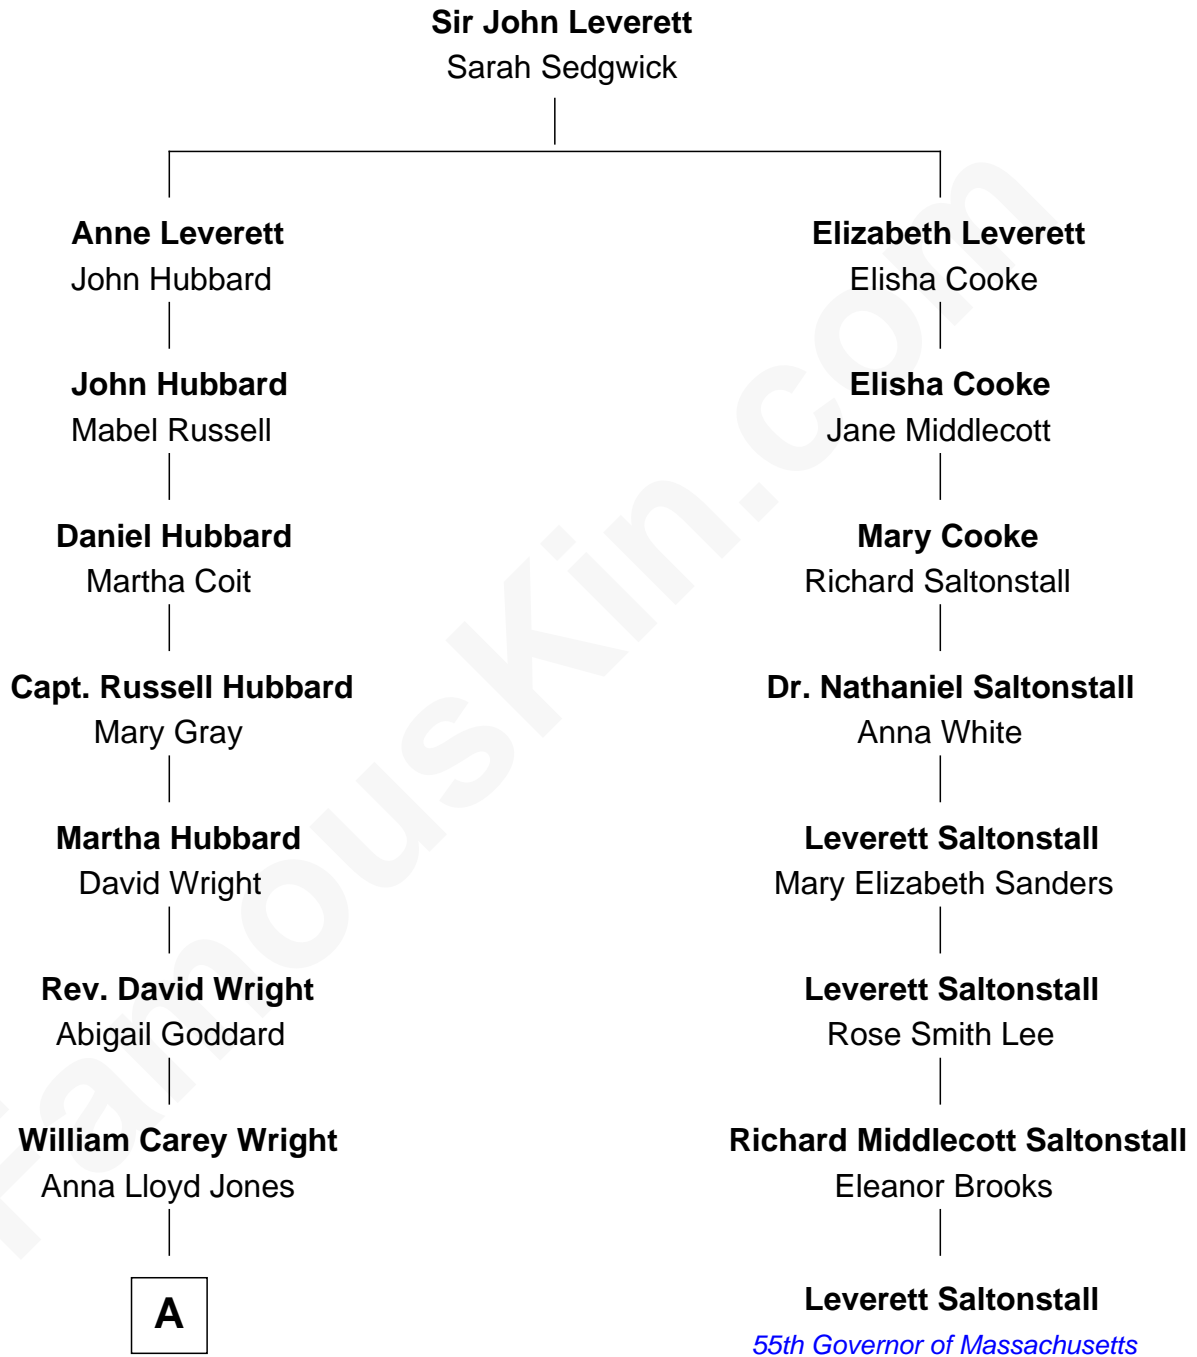

FamousKin.com Relationship Chart of

Anne Baxter
Movie Actress

7th cousin 2 times removed of

Leverett Saltonstall
55th Governor of Massachusetts

A

Frank Lloyd Wright

Catherine L. Tobin

Catherine Dorothy Wright

Kenneth Stuart Baxter

Anne Baxter

Movie Actress

FamousKin.com