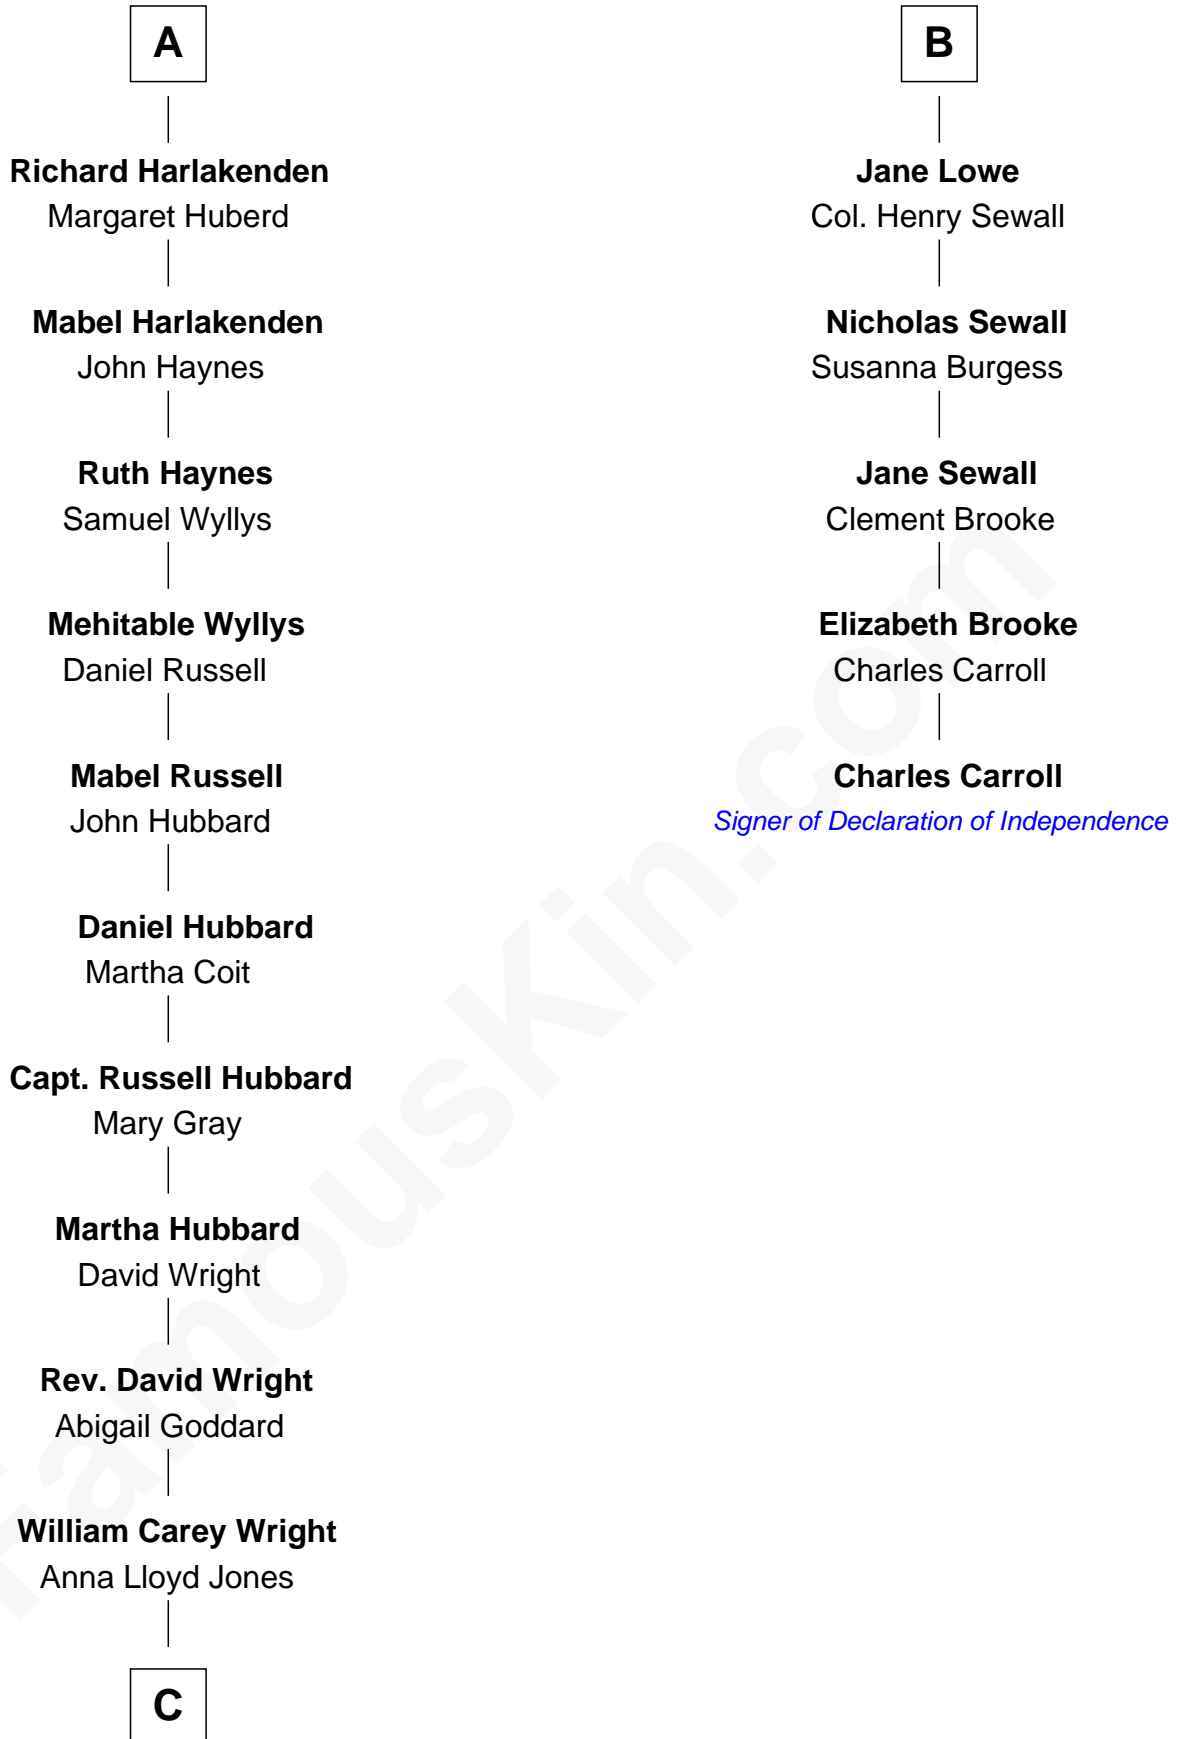

# FamousKin.com Relationship Chart of

**Anne Baxter**

*Movie Actress*

11th cousin 8 times removed of

**Charles Carroll**

*Signer of the Declaration of Independence*

**C**

Frank Lloyd Wright

Catherine L. Tobin

Catherine Dorothy Wright

Kenneth Stuart Baxter

Anne Baxter

*Movie Actress*

FamousKin.com