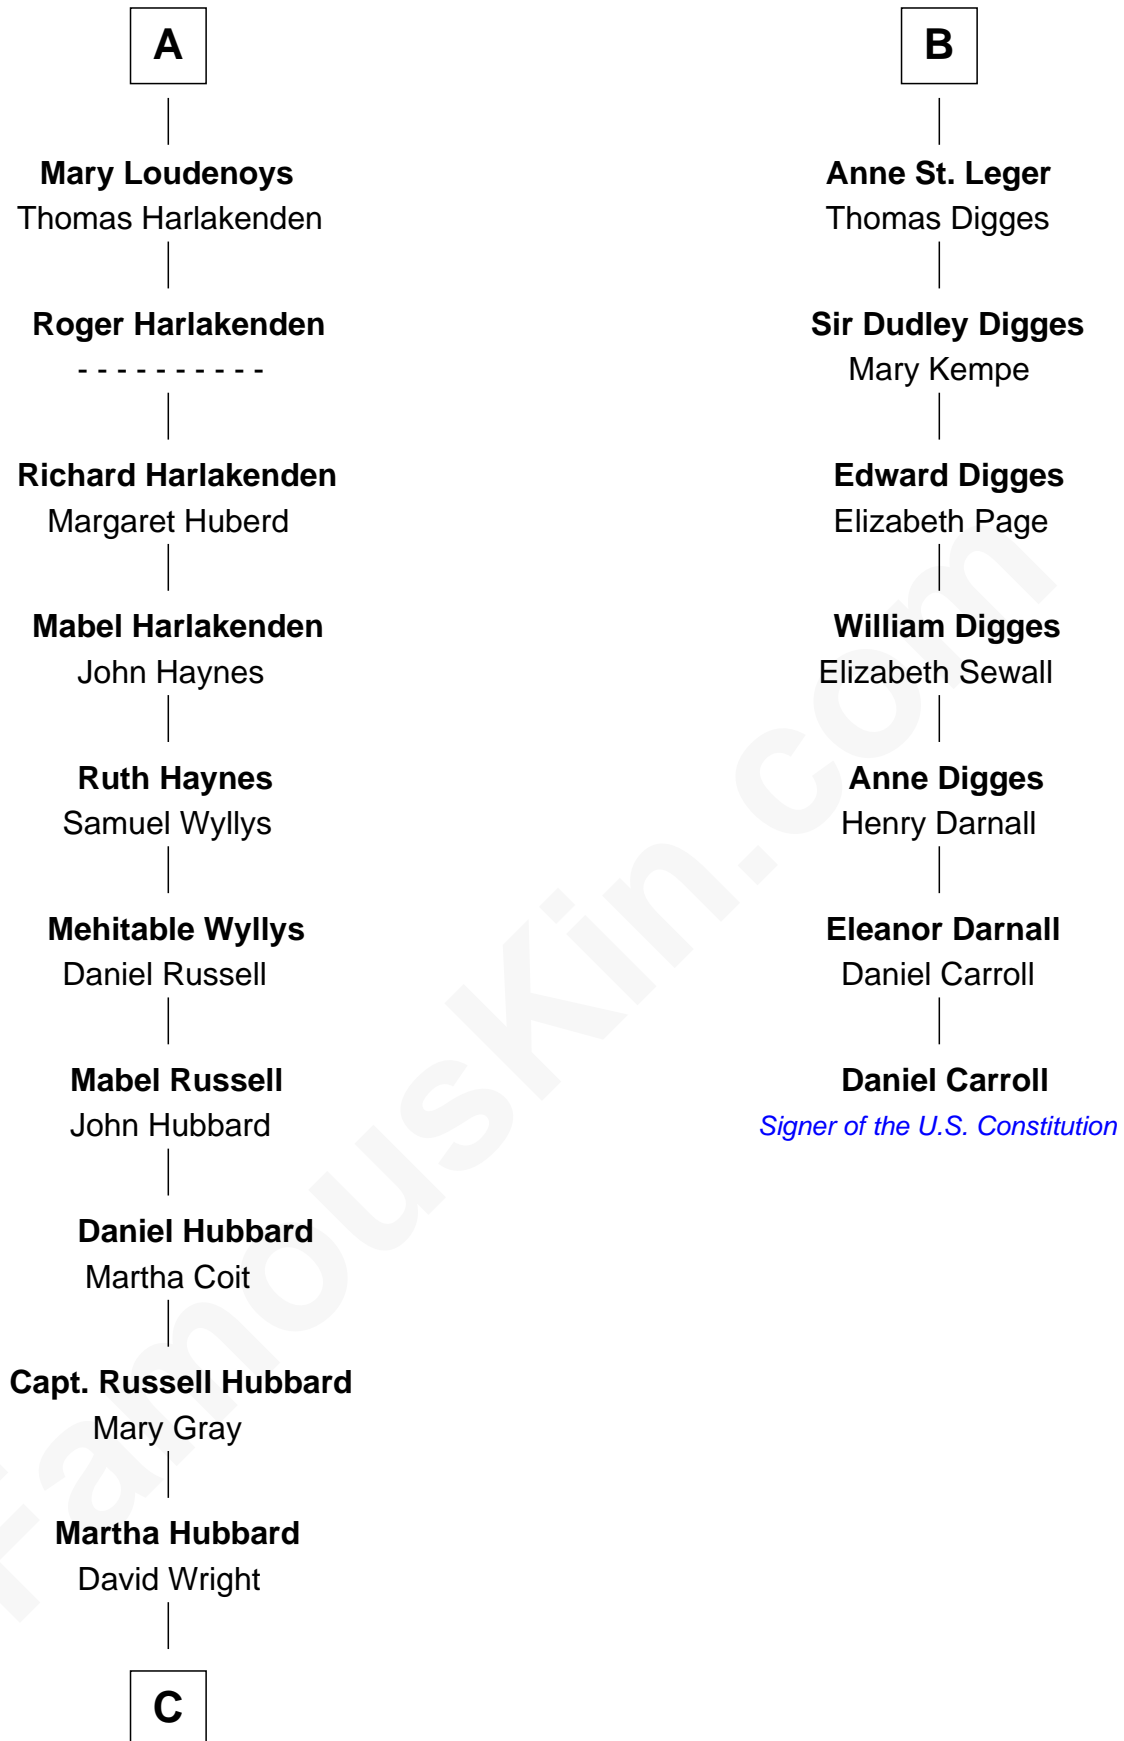

FamousKin.com Relationship Chart of

Anne Baxter

Movie Actress

13th cousin 8 times removed of

Daniel Carroll

Signer of the U.S. Constitution

William III of Hainault

Jeanne of Valois

Philippa of Hainault
Edward III, King of England

Sir Thomas Plantagenet
Eleanor de Bohun

Anne Plantagenet
Sir William Bouchier

Sir John Bouchier
Margaret Berners

Sir Humphrey Bouchier
Elizabeth Tilney

Anne Bouchier
Thomas Fiennes

Catherine Fiennes
Richard Loudenoys

A

Philippa of Hainault
Edward III, King of England

John of Gaunt
Katherine Roet

Joan Beaufort
Sir Ralph Neville

Sir Edward Neville
Elizabeth de Beauchamp

Sir George Neville
Margaret Fenne

George Neville
Mary Stafford

Ursula Neville
Sir Warham St. Leger

B

FamousKin.com