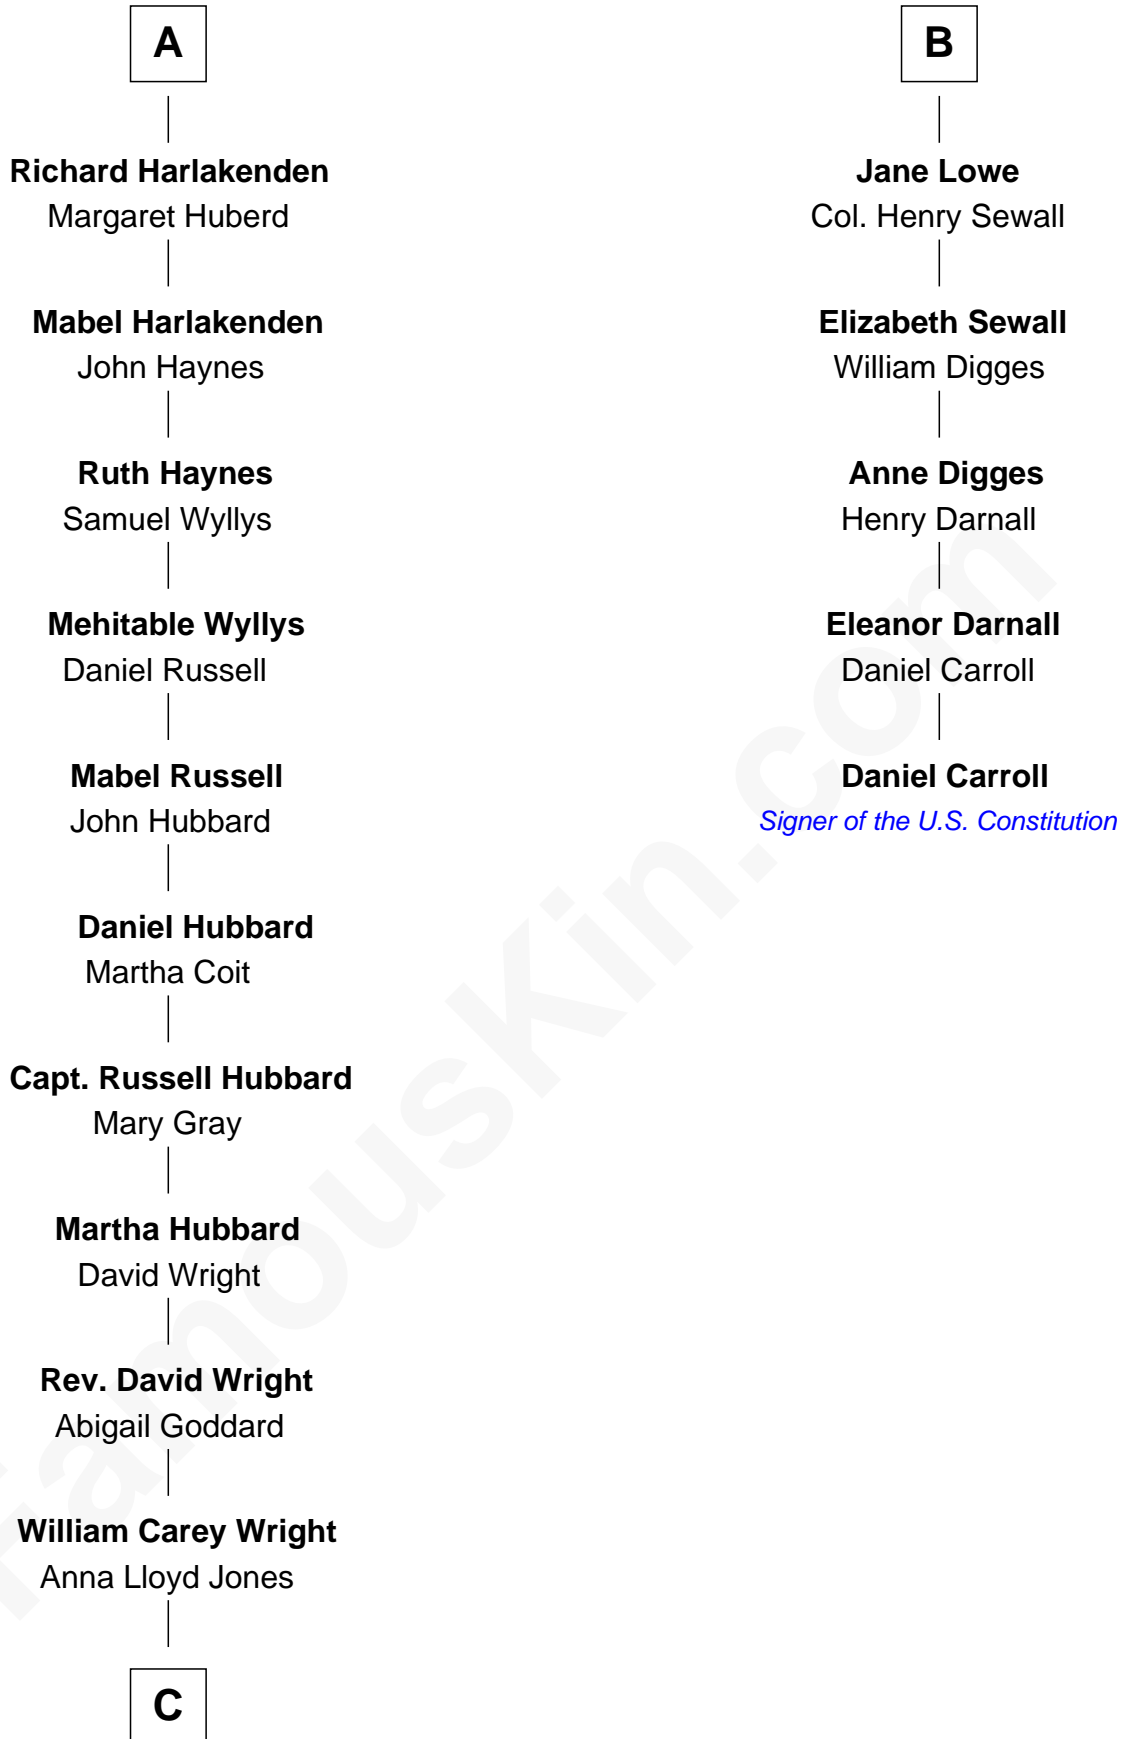

# FamousKin.com Relationship Chart of

**Anne Baxter**

*Movie Actress*

11th cousin 8 times removed of

**Daniel Carroll**

*Signer of the U.S. Constitution*

**C**

Frank Lloyd Wright

Catherine L. Tobin

Catherine Dorothy Wright

Kenneth Stuart Baxter

Anne Baxter

*Movie Actress*

FamousKin.com