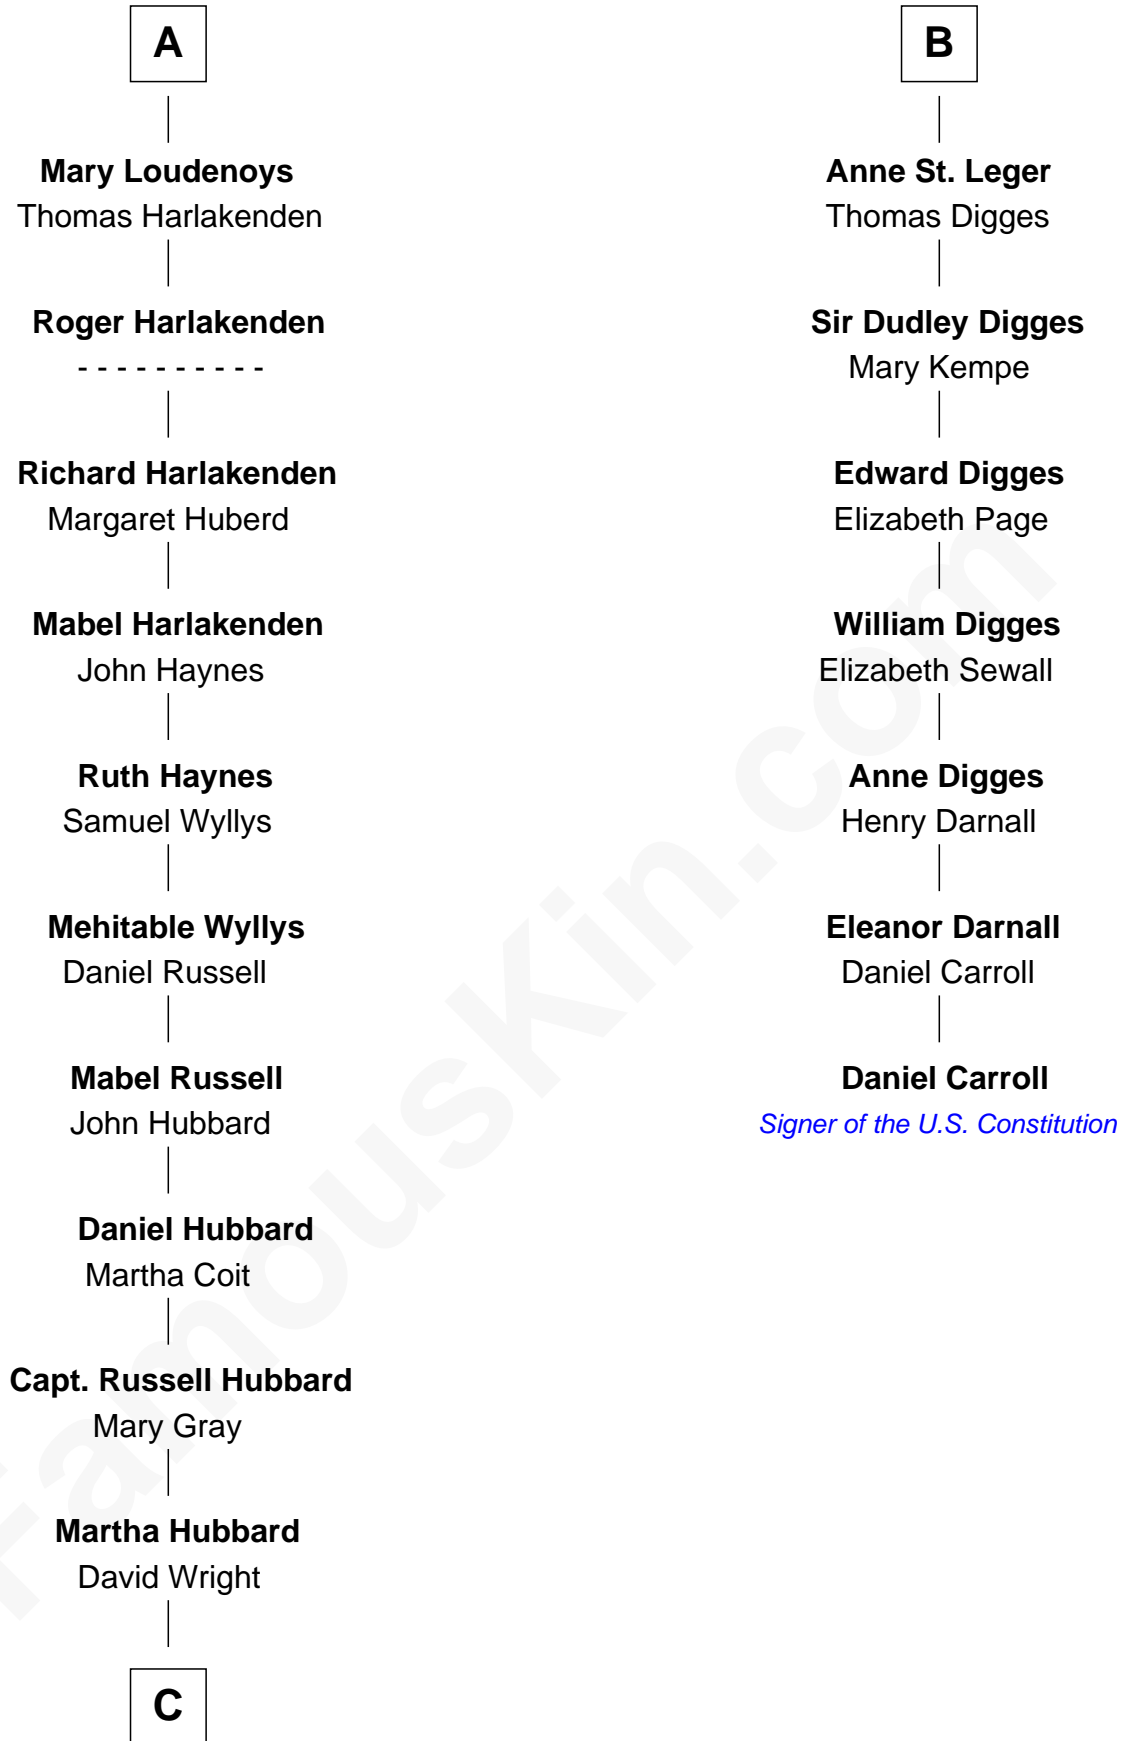

FamousKin.com Relationship Chart of

Anne Baxter

Movie Actress

13th cousin 8 times removed of

Daniel Carroll

Signer of the U.S. Constitution

FamousKin.com