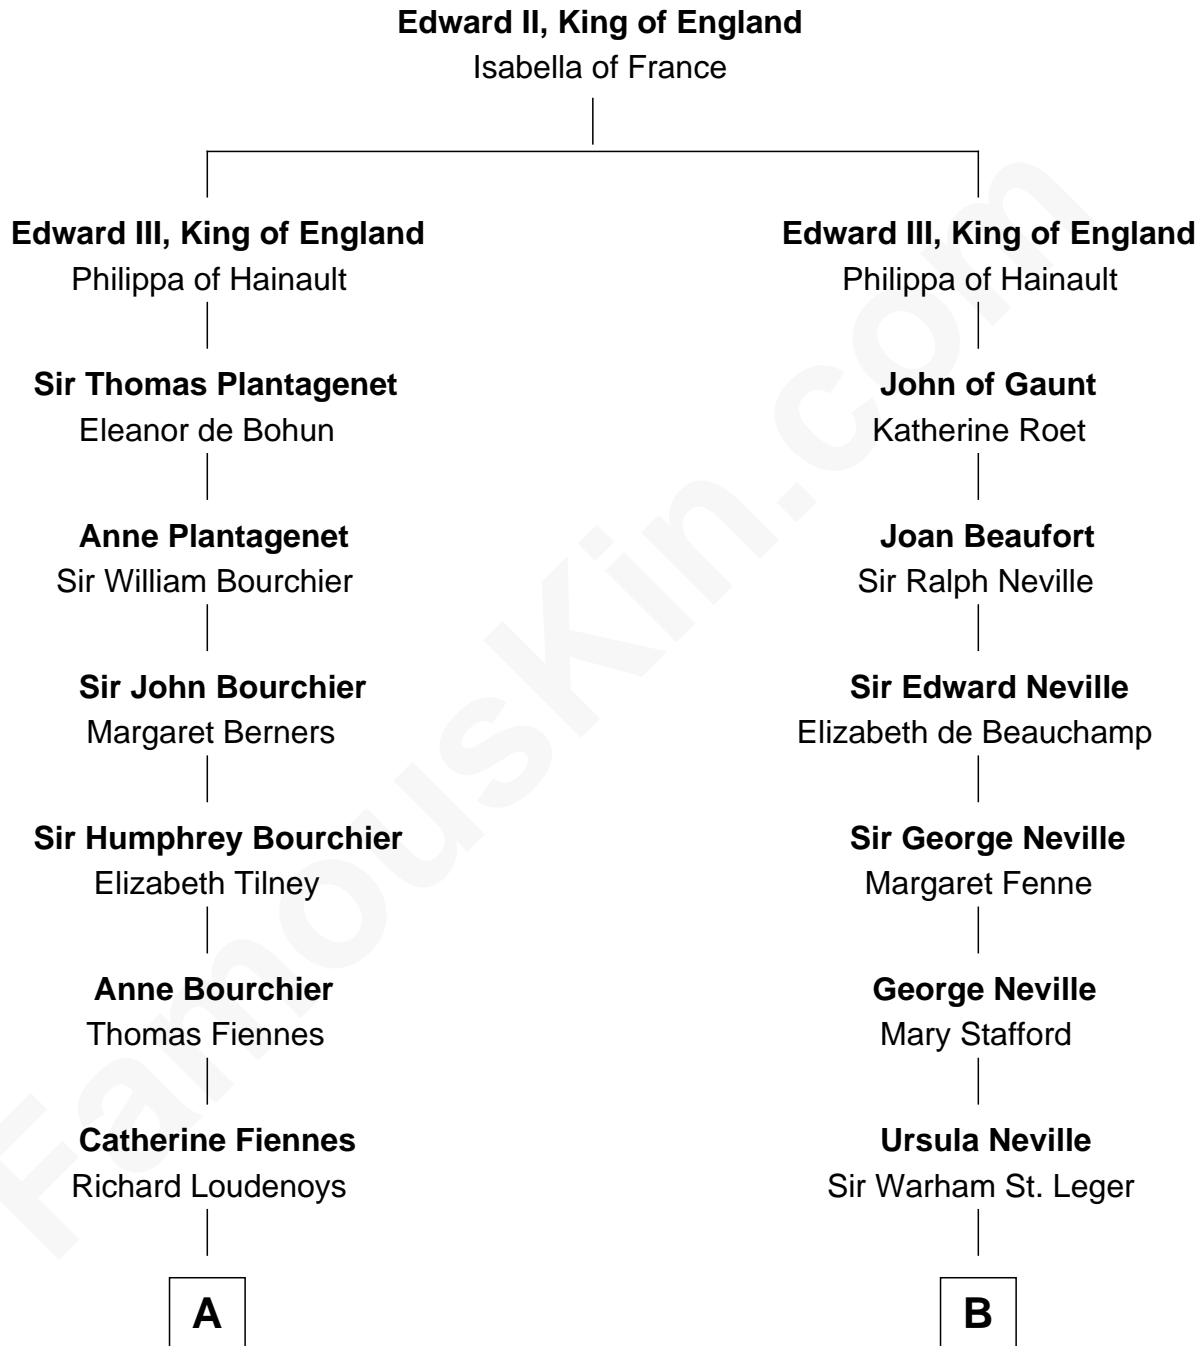

FamousKin.com Relationship Chart of

Anne Baxter

Movie Actress

13th cousin 8 times removed of

Daniel Carroll

Signer of the U.S. Constitution

FamousKin.com