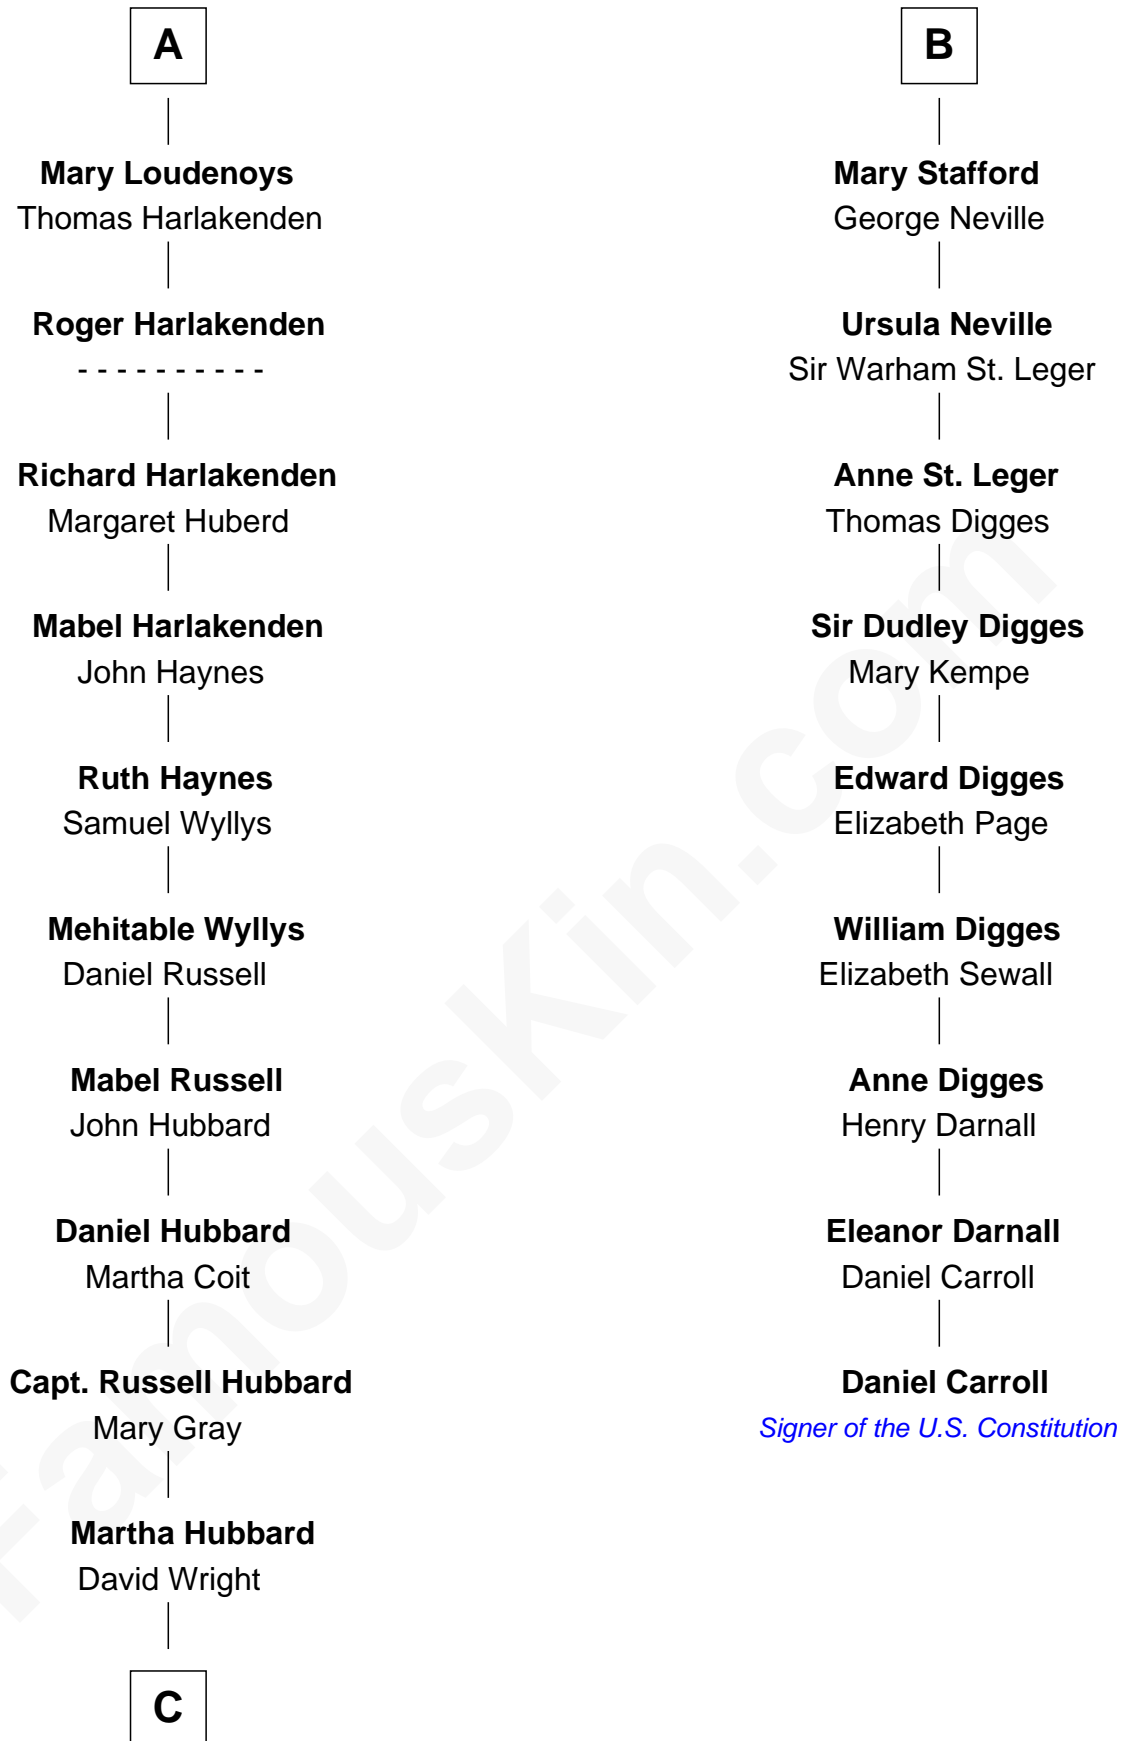

FamousKin.com Relationship Chart of

Anne Baxter

Movie Actress

15th cousin 6 times removed of

Daniel Carroll

Signer of the U.S. Constitution

FamousKin.com