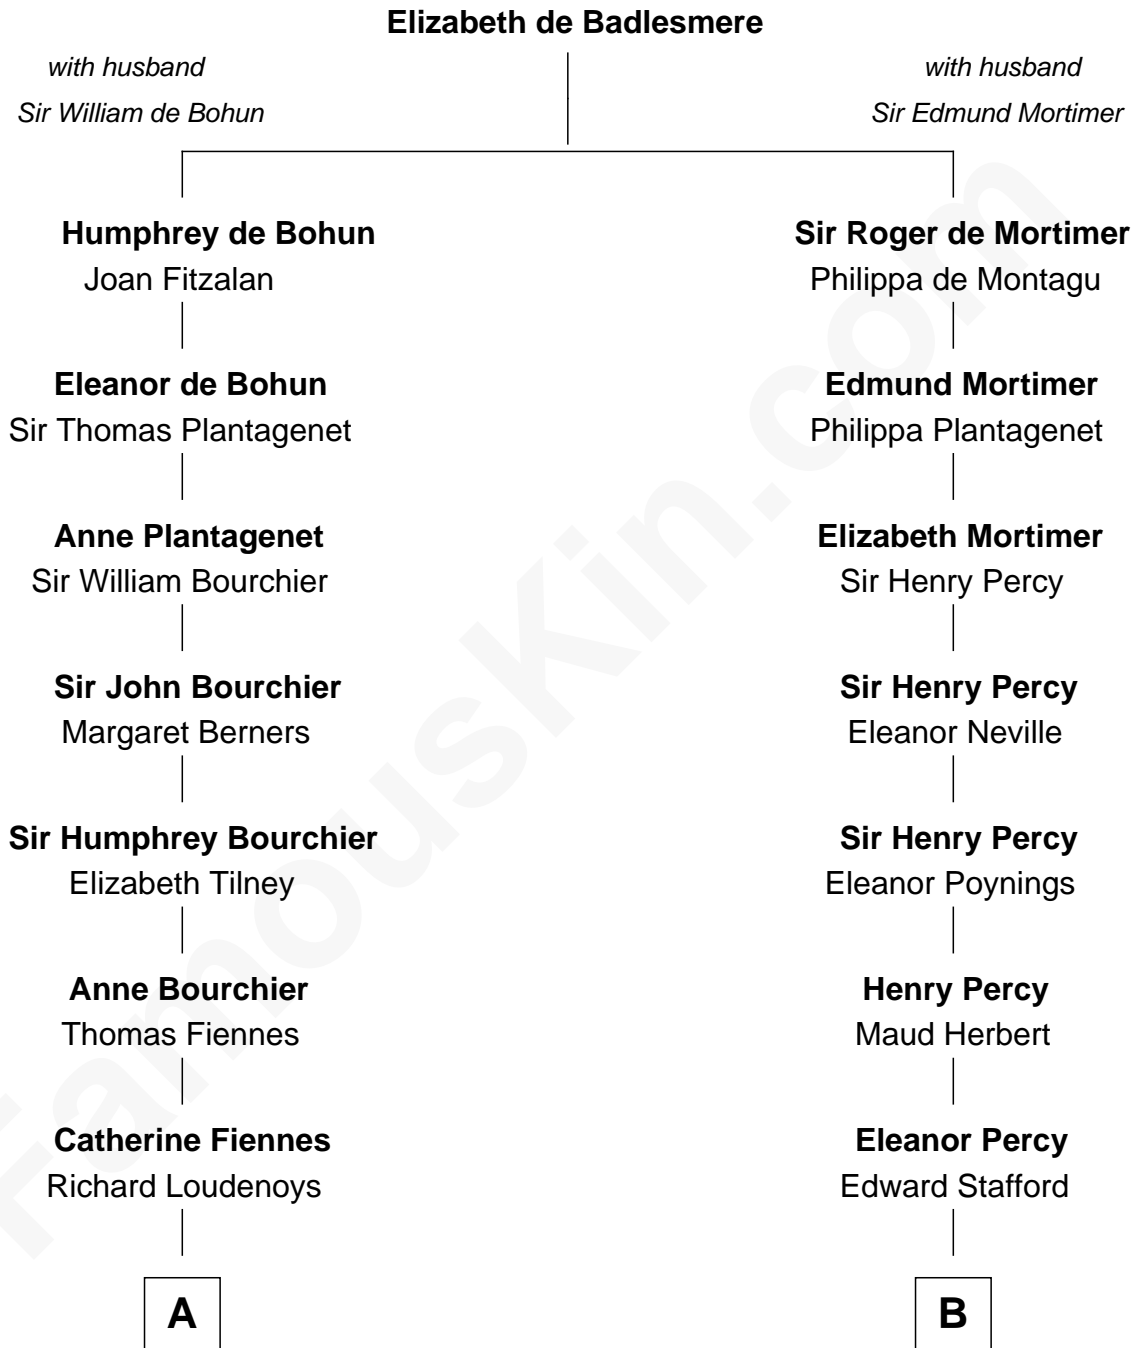

FamousKin.com Relationship Chart of

Anne Baxter

Movie Actress

15th cousin 6 times removed of

Daniel Carroll

Signer of the U.S. Constitution

FamousKin.com