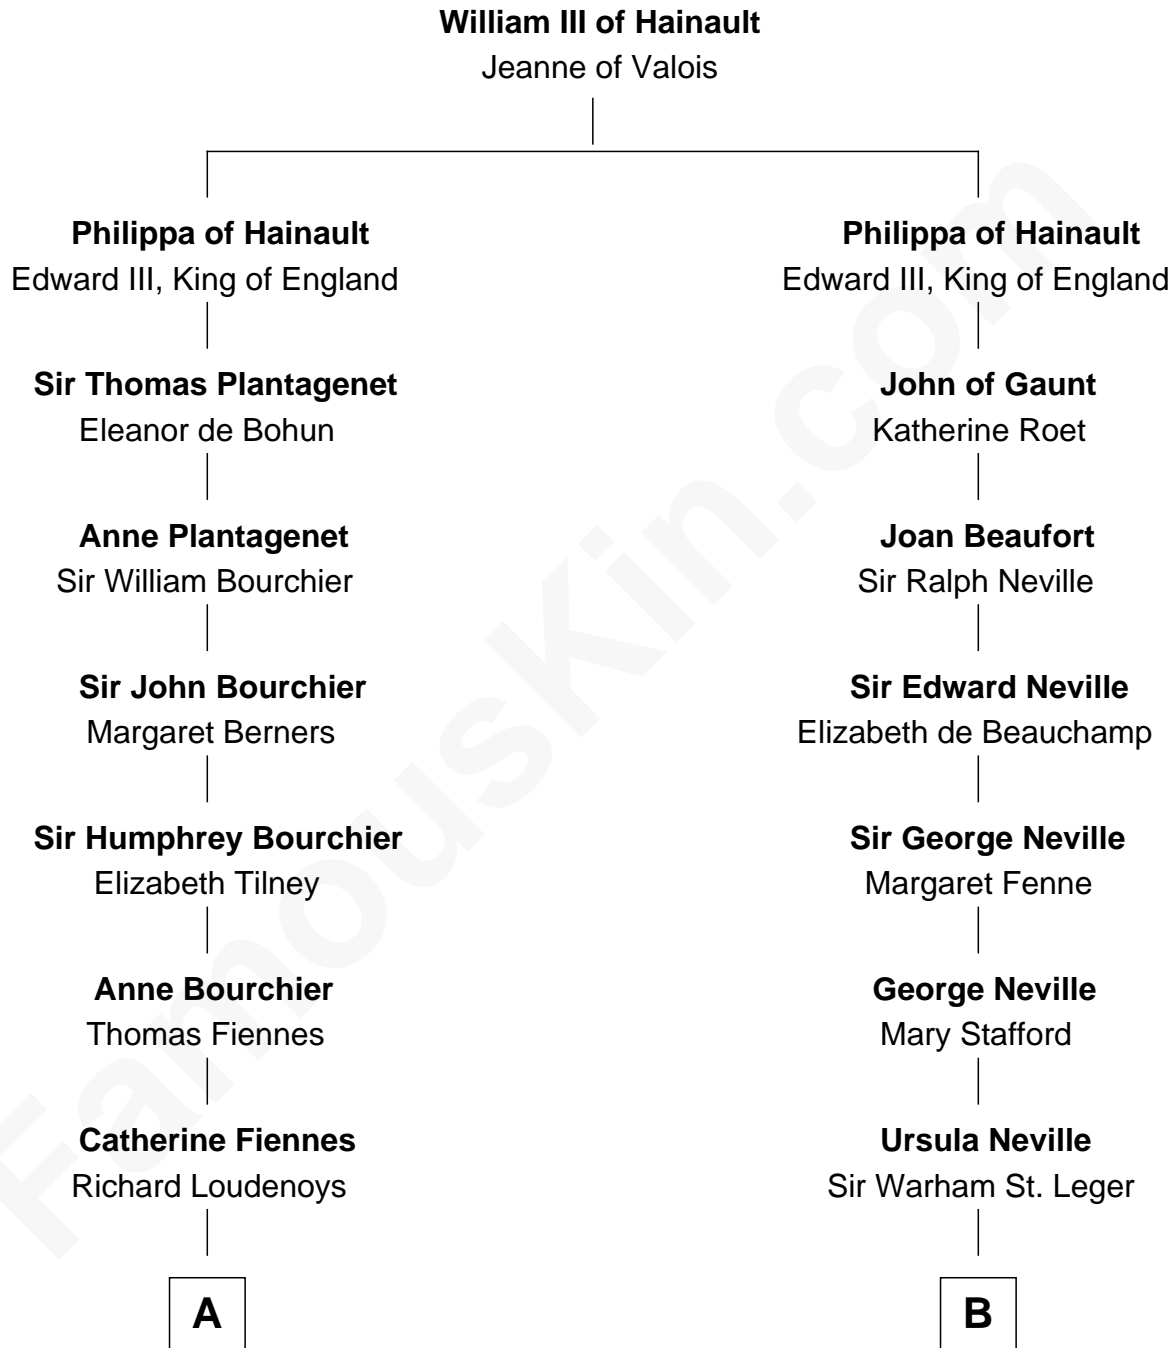

FamousKin.com Relationship Chart of

Anne Baxter

Movie Actress

13th cousin 8 times removed of

John Carroll

Founder of Georgetown University

FamousKin.com