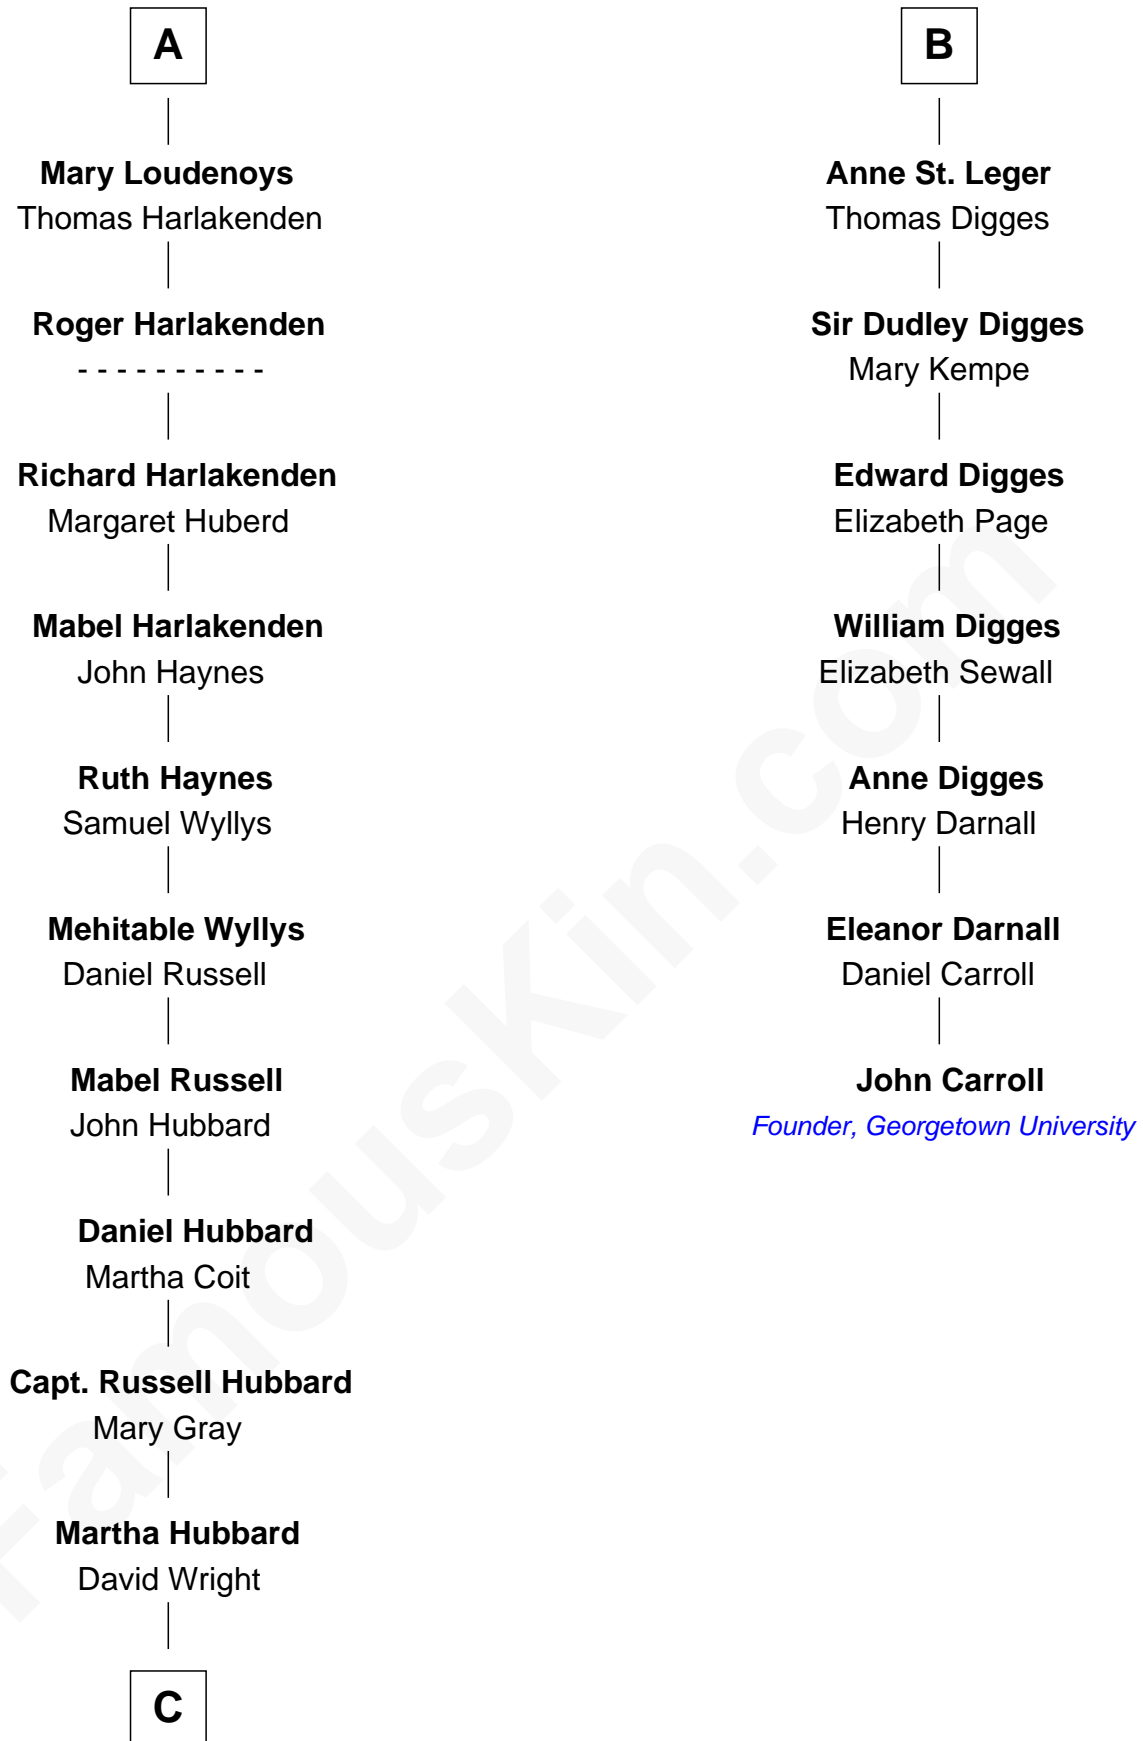

FamousKin.com Relationship Chart of

Anne Baxter

Movie Actress

13th cousin 8 times removed of

John Carroll

Founder of Georgetown University

FamousKin.com