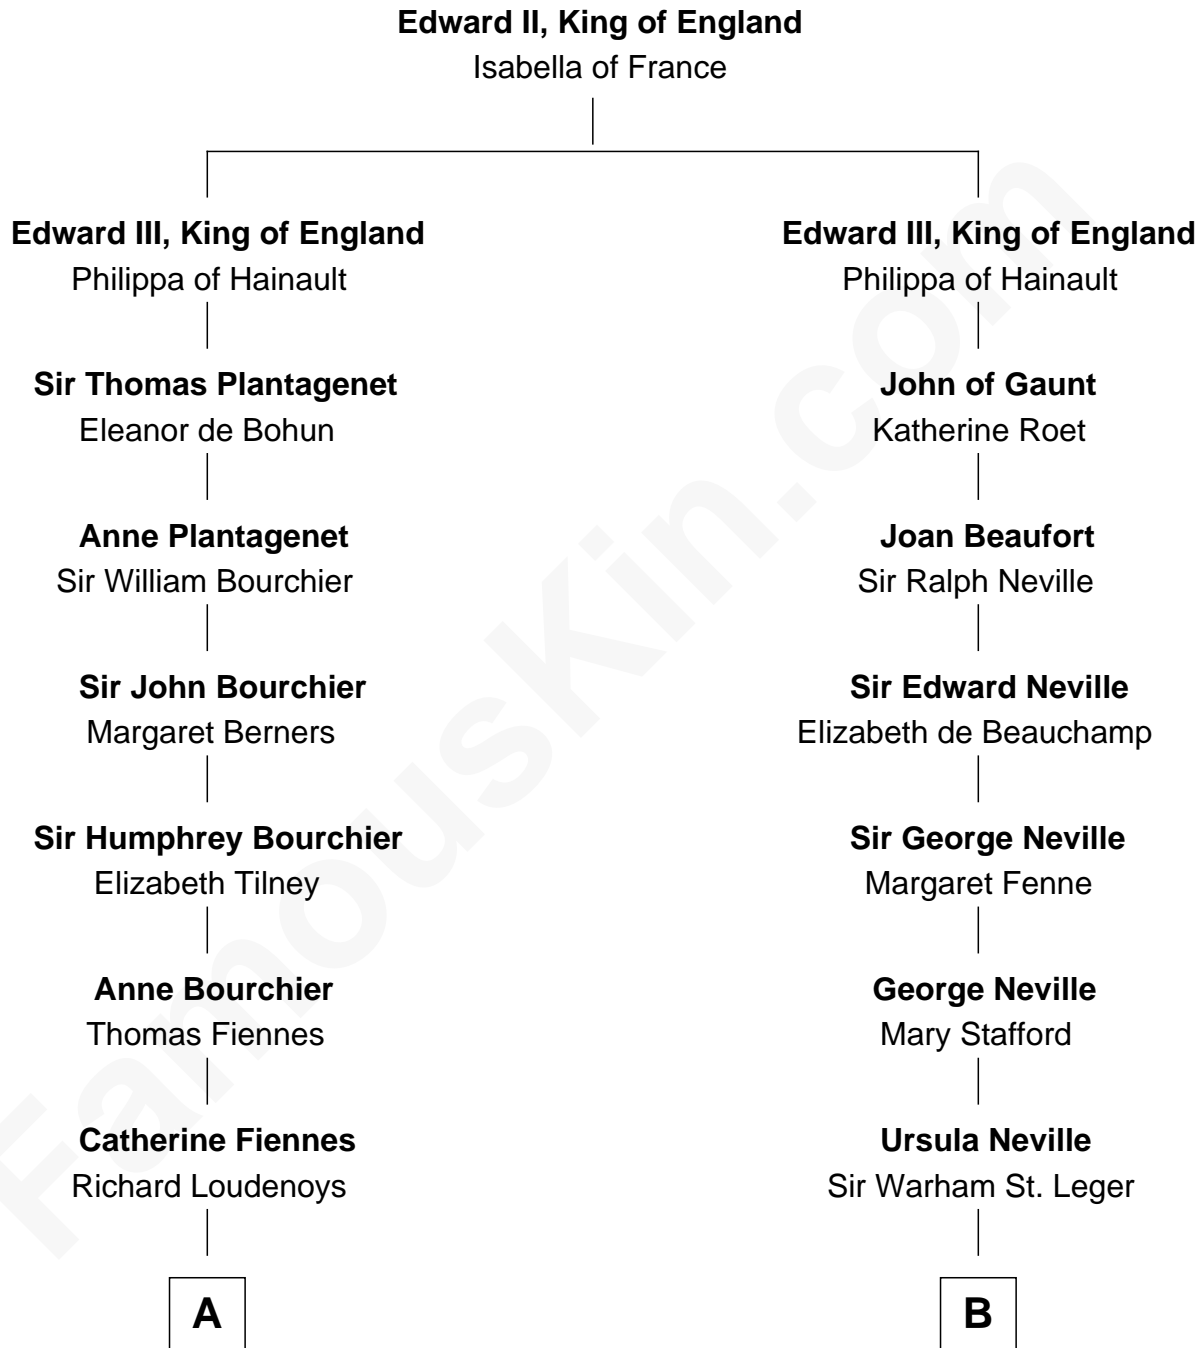

# FamousKin.com Relationship Chart of

**Anne Baxter**

*Movie Actress*

13th cousin 8 times removed of

**John Carroll**

*Founder of Georgetown University*

FamousKin.com