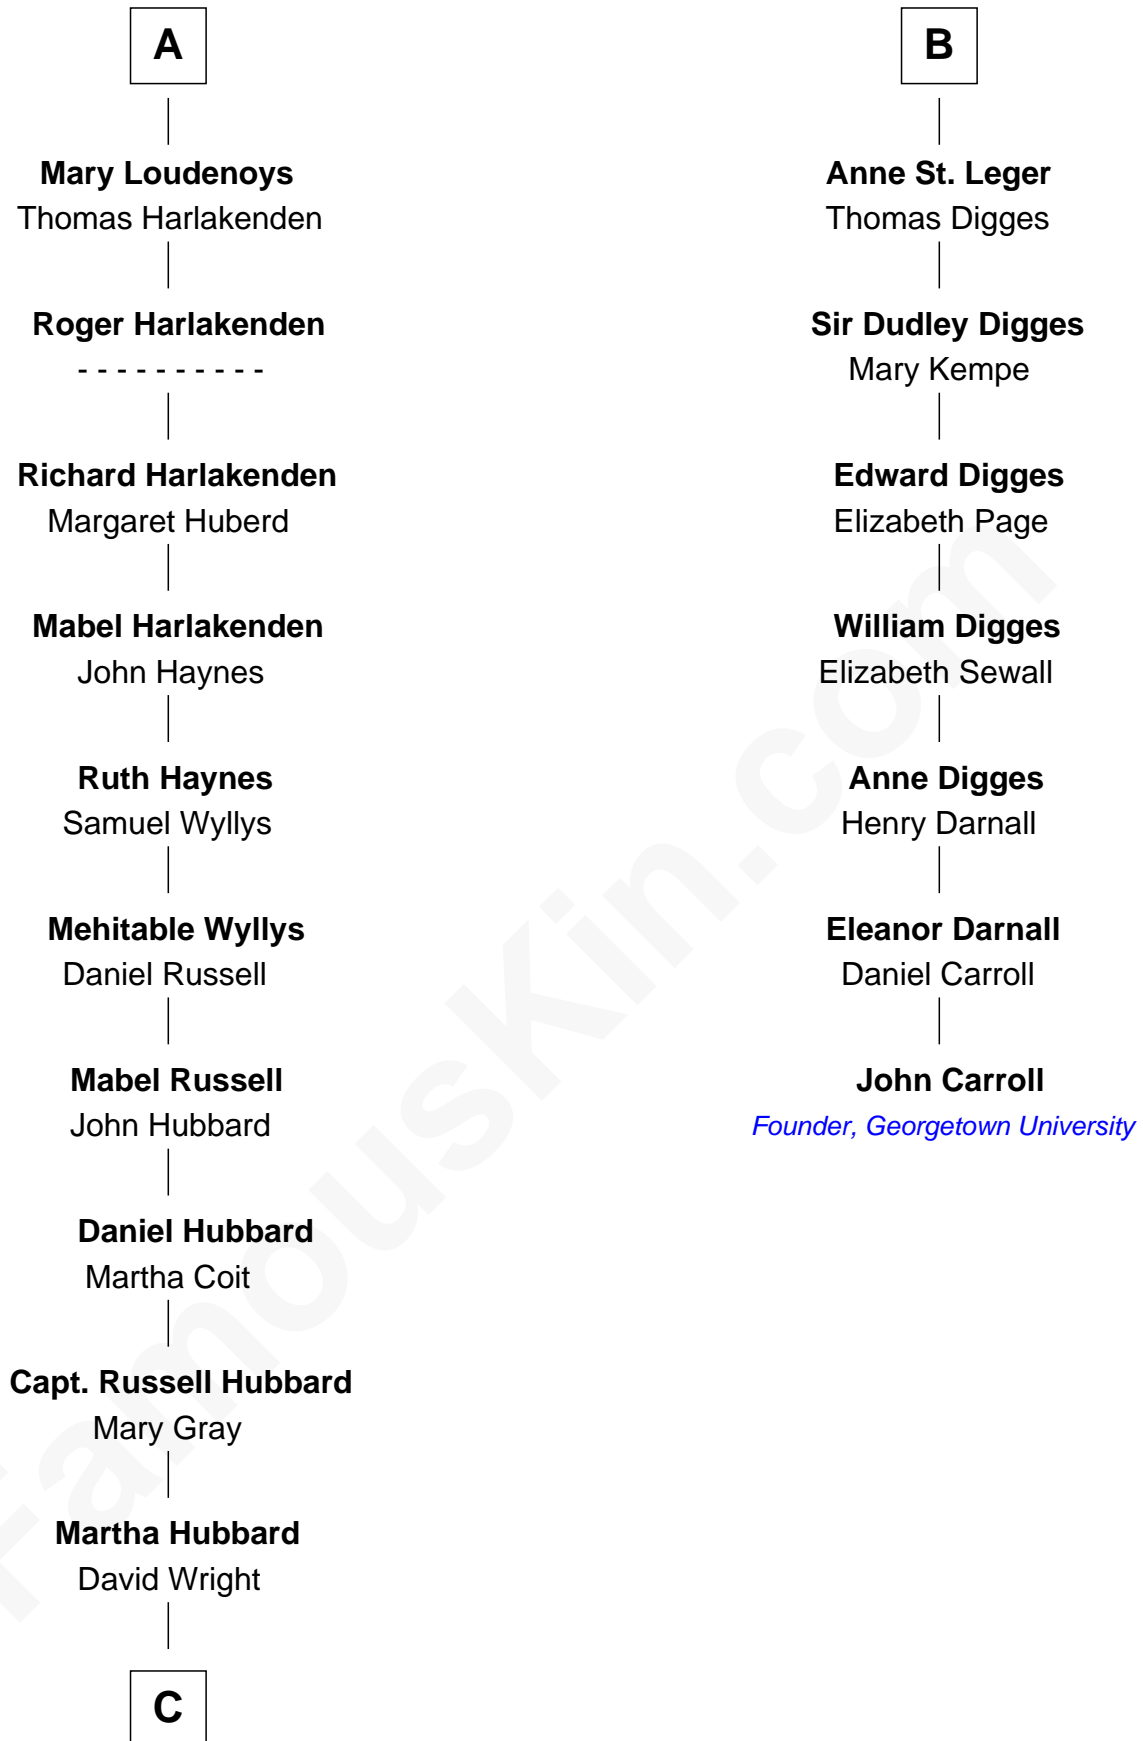

# FamousKin.com Relationship Chart of

**Anne Baxter**

*Movie Actress*

13th cousin 8 times removed of

**John Carroll**

*Founder of Georgetown University*

FamousKin.com