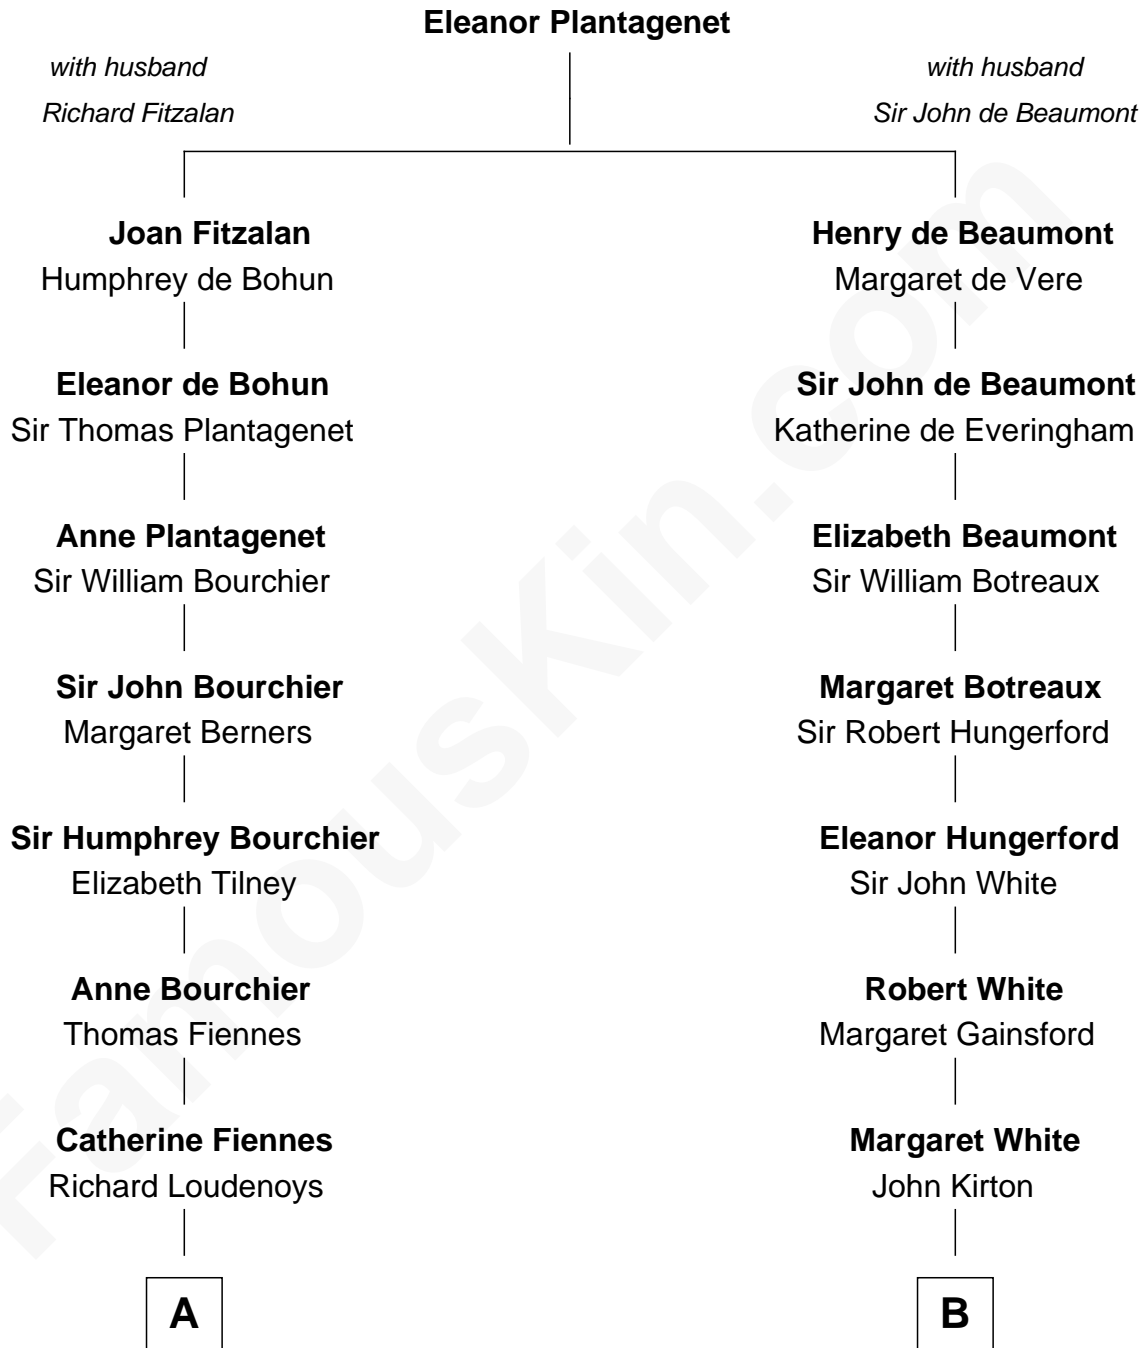

**FamousKin.com**  
**Relationship Chart of**  
**Anne Baxter**  
*Movie Actress*

17th cousin 4 times removed of

**Guillermo Billinghurst**  
*31st President of Peru*

FamousKin.com