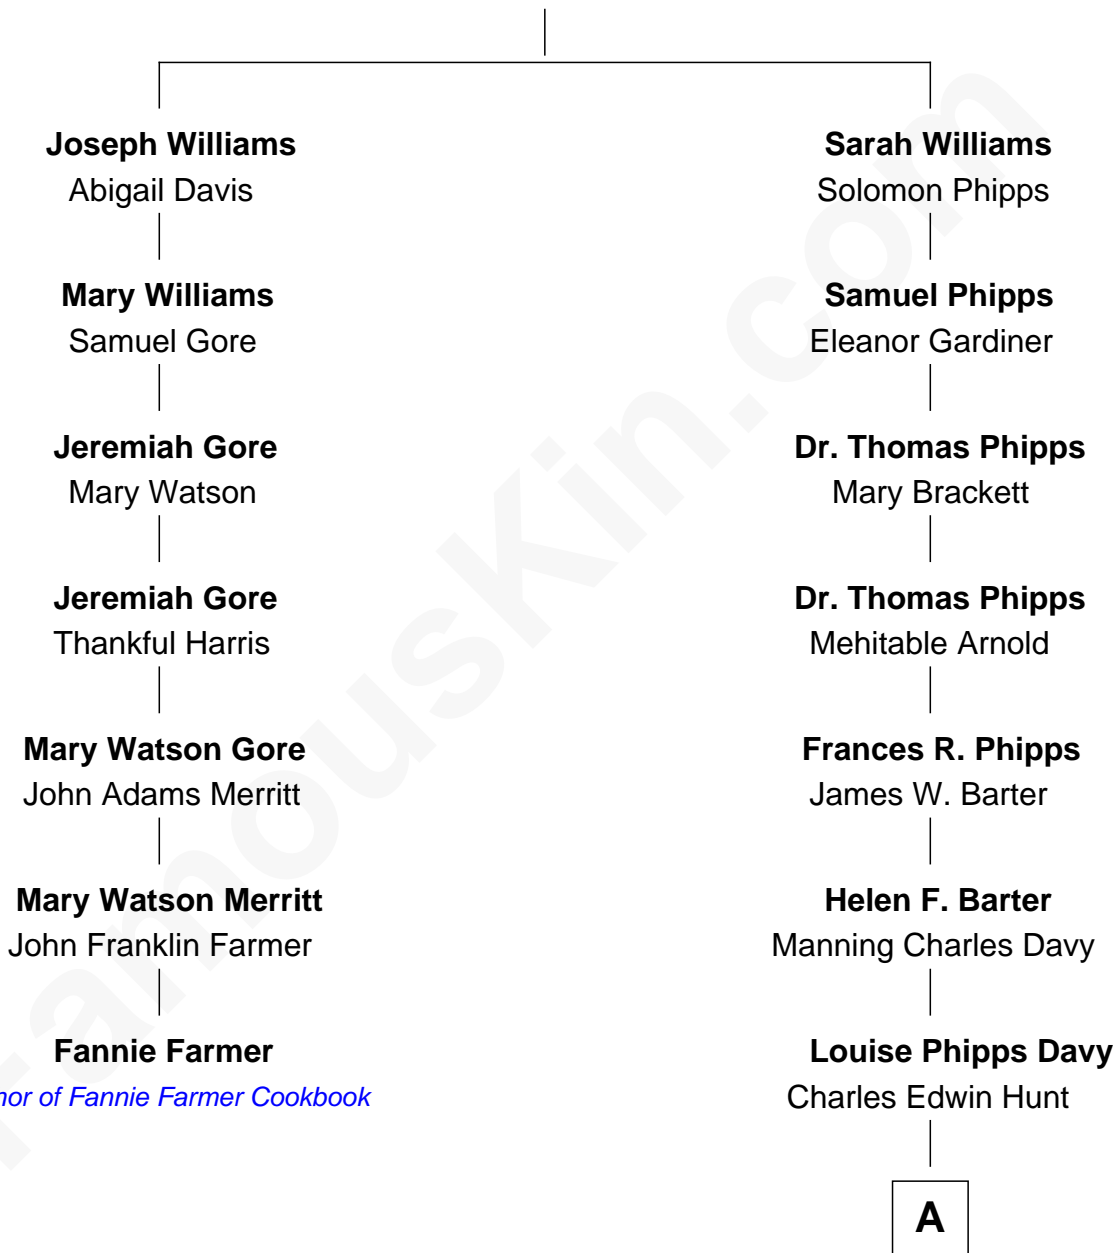

## Relationship Chart of

### Fannie Farmer

Author of original Fannie Farmer Cookbook

6th cousin 2 times removed of

**Linda Hunt**

TV and Movie Actress

**Stephen Williams**

Sarah Wise

A