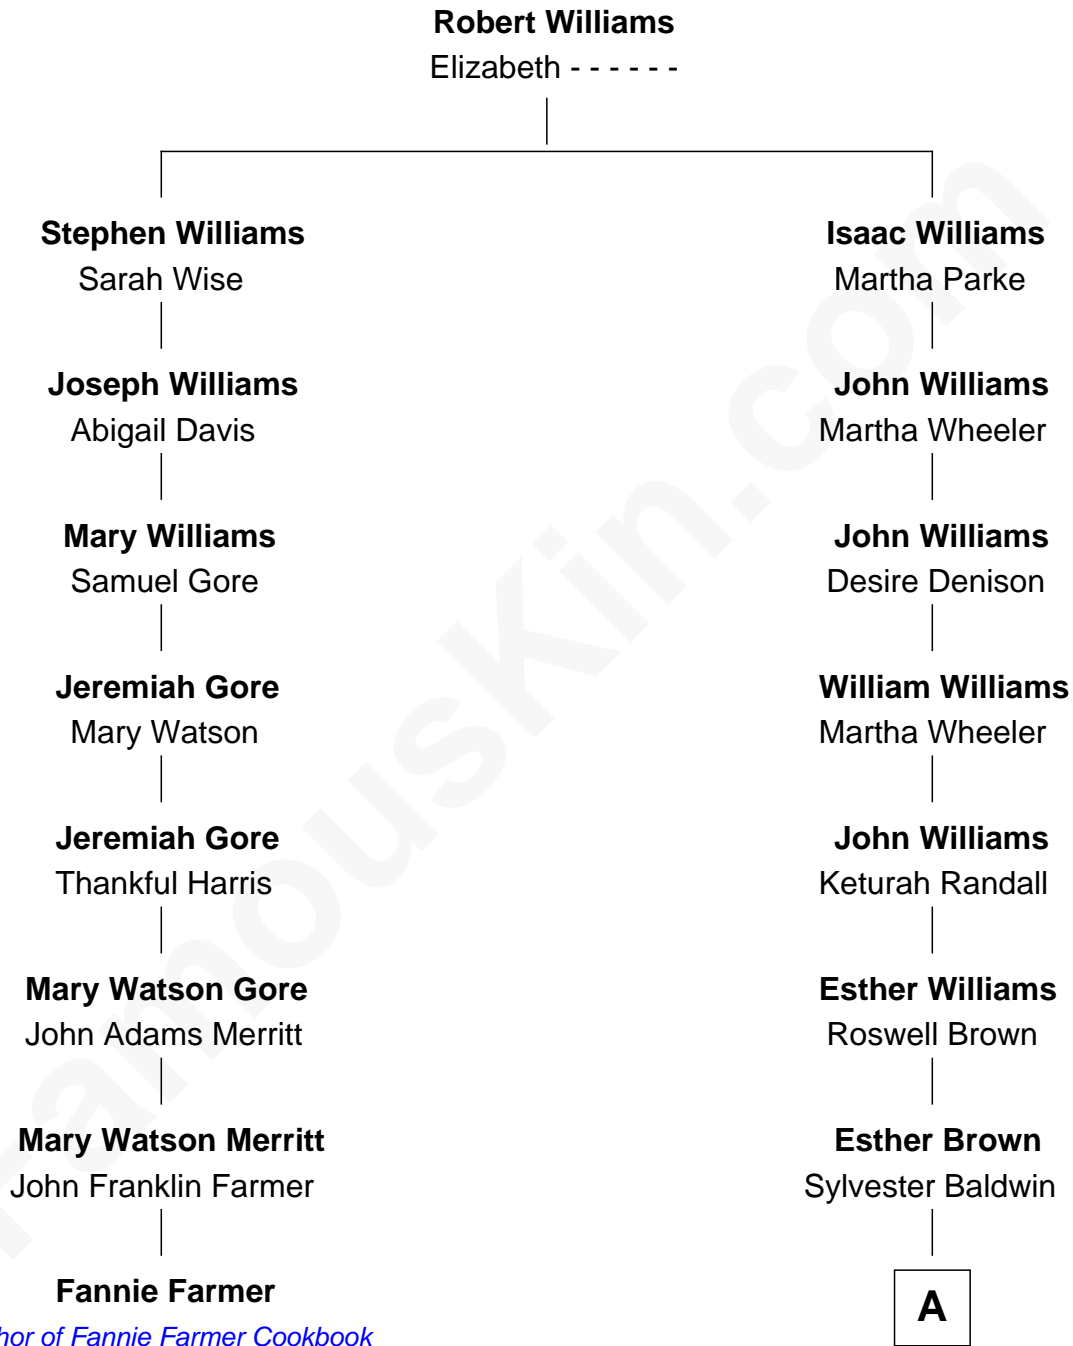

## Relationship Chart of

### Fannie Farmer

*Author of original Fannie Farmer Cookbook*

7th cousin 4 times removed of

### Alec Baldwin

*Television and Movie Actor*

**A**

**Roswell B. Baldwin**

Hannah Miles

**Sylvester Davis Baldwin**

Helen Irene McNamara

**Alexander Rae Baldwin**