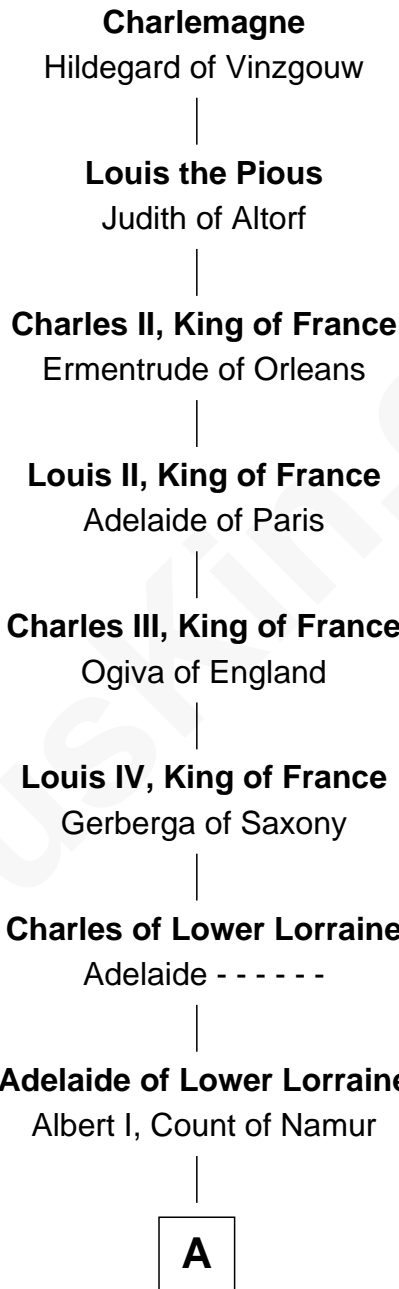

FamousKin.com Relationship Chart of

Fannie Farmer

Author of original Fannie Farmer Cookbook

36th Great-granddaughter of

Charlemagne

King of the Franks

A

|
Albert II, Count of Namur
Regelinde of Lower Lorraine

|
Albert III, Count of Namur
Ida of Saxony

|
Godfrey, Count of Namur
Sybil of Chateau-Porcien

| Probable

Elizabeth of Namur
Gervais, Count of Rethel

|
Miliscent of Rethel
Richard de Camville

|
William de Camville
Auberée de Marmion

|
William de Camville
Iseuda - - - - -

|
Thomas de Camville
Agnes - - - - -

|
Felicia de Camville
Philip Durvassal

|
Thomas Durvassal
Margery - - - - -

B

B

Margery Durvassal

William de la Spine