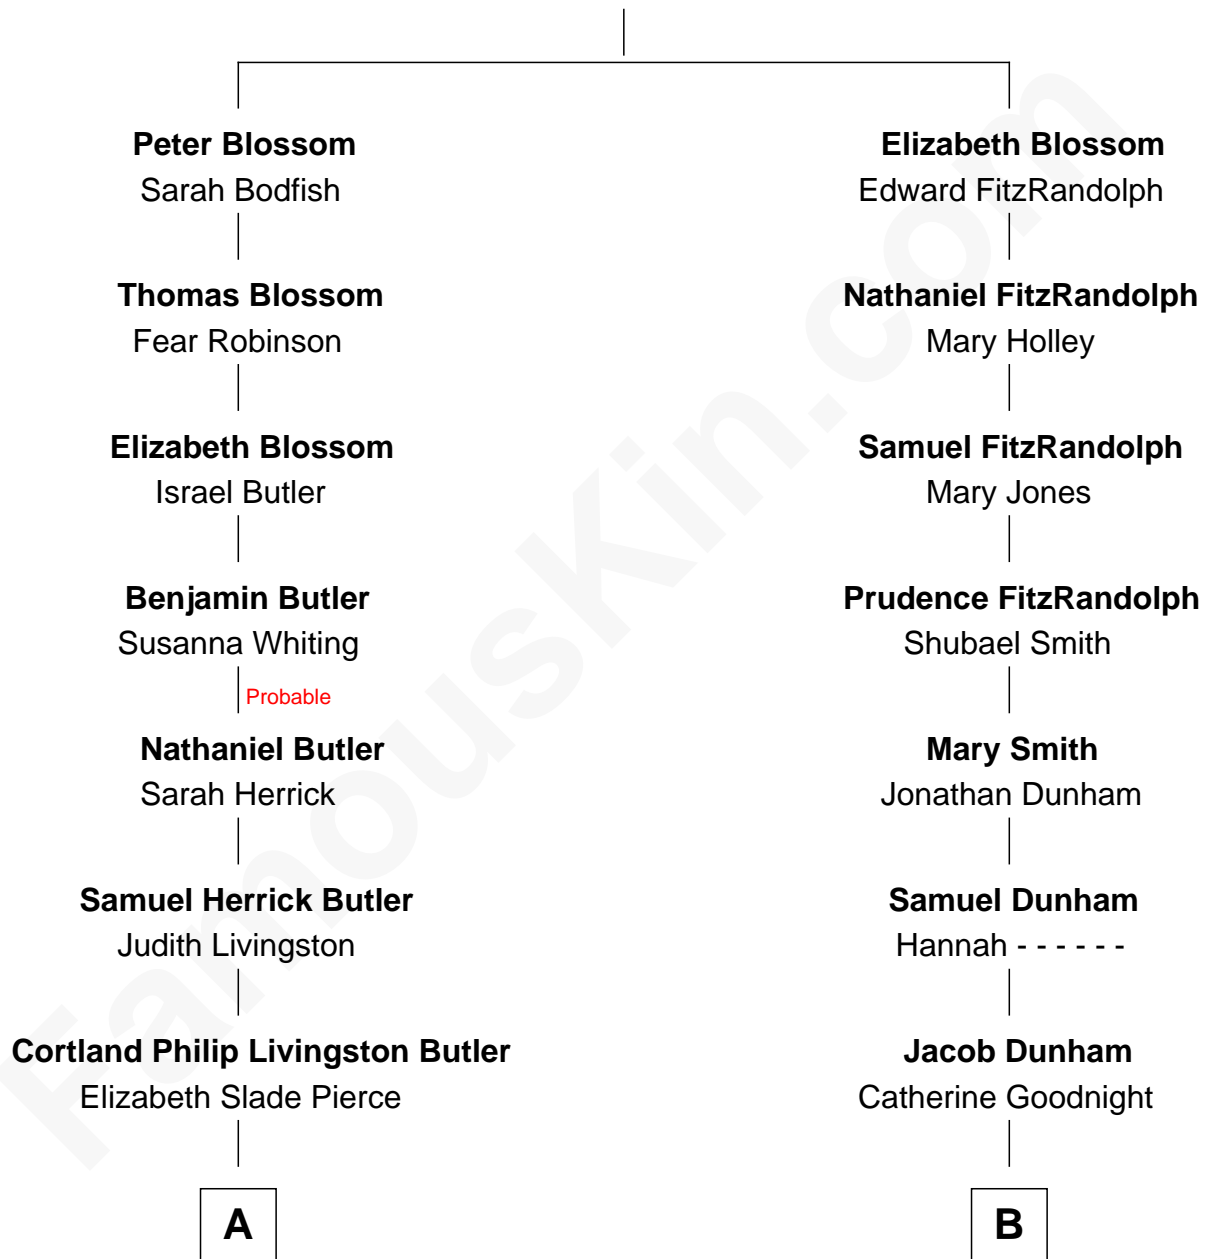

FamousKin.com
Relationship Chart of
George H. W. Bush
41st U.S. President

10th cousin 2 times removed of
Barack Obama
44th U.S. President

Thomas Blossom
 Anne Elsdon

A

Mary Elizabeth Butler
Robert Emmet Sheldon

Flora Sheldon
Samuel Prescott Bush

Prescott Sheldon Bush
Dorothy Wear Walker

George H. W. Bush
41st U.S. President

B

Jacob Mackey Dunham
Louisa Eliza Stroup

Jacob William Dunham
Mary Anne Kearney

Ralph Waldo Emerson Dunham
Ruth Lucille Armour

Stanley Armour Dunham
Madelyn Lee Payne

Stanley Ann Dunham
Barack Hussein Obama

Barack Obama
44th U.S. President