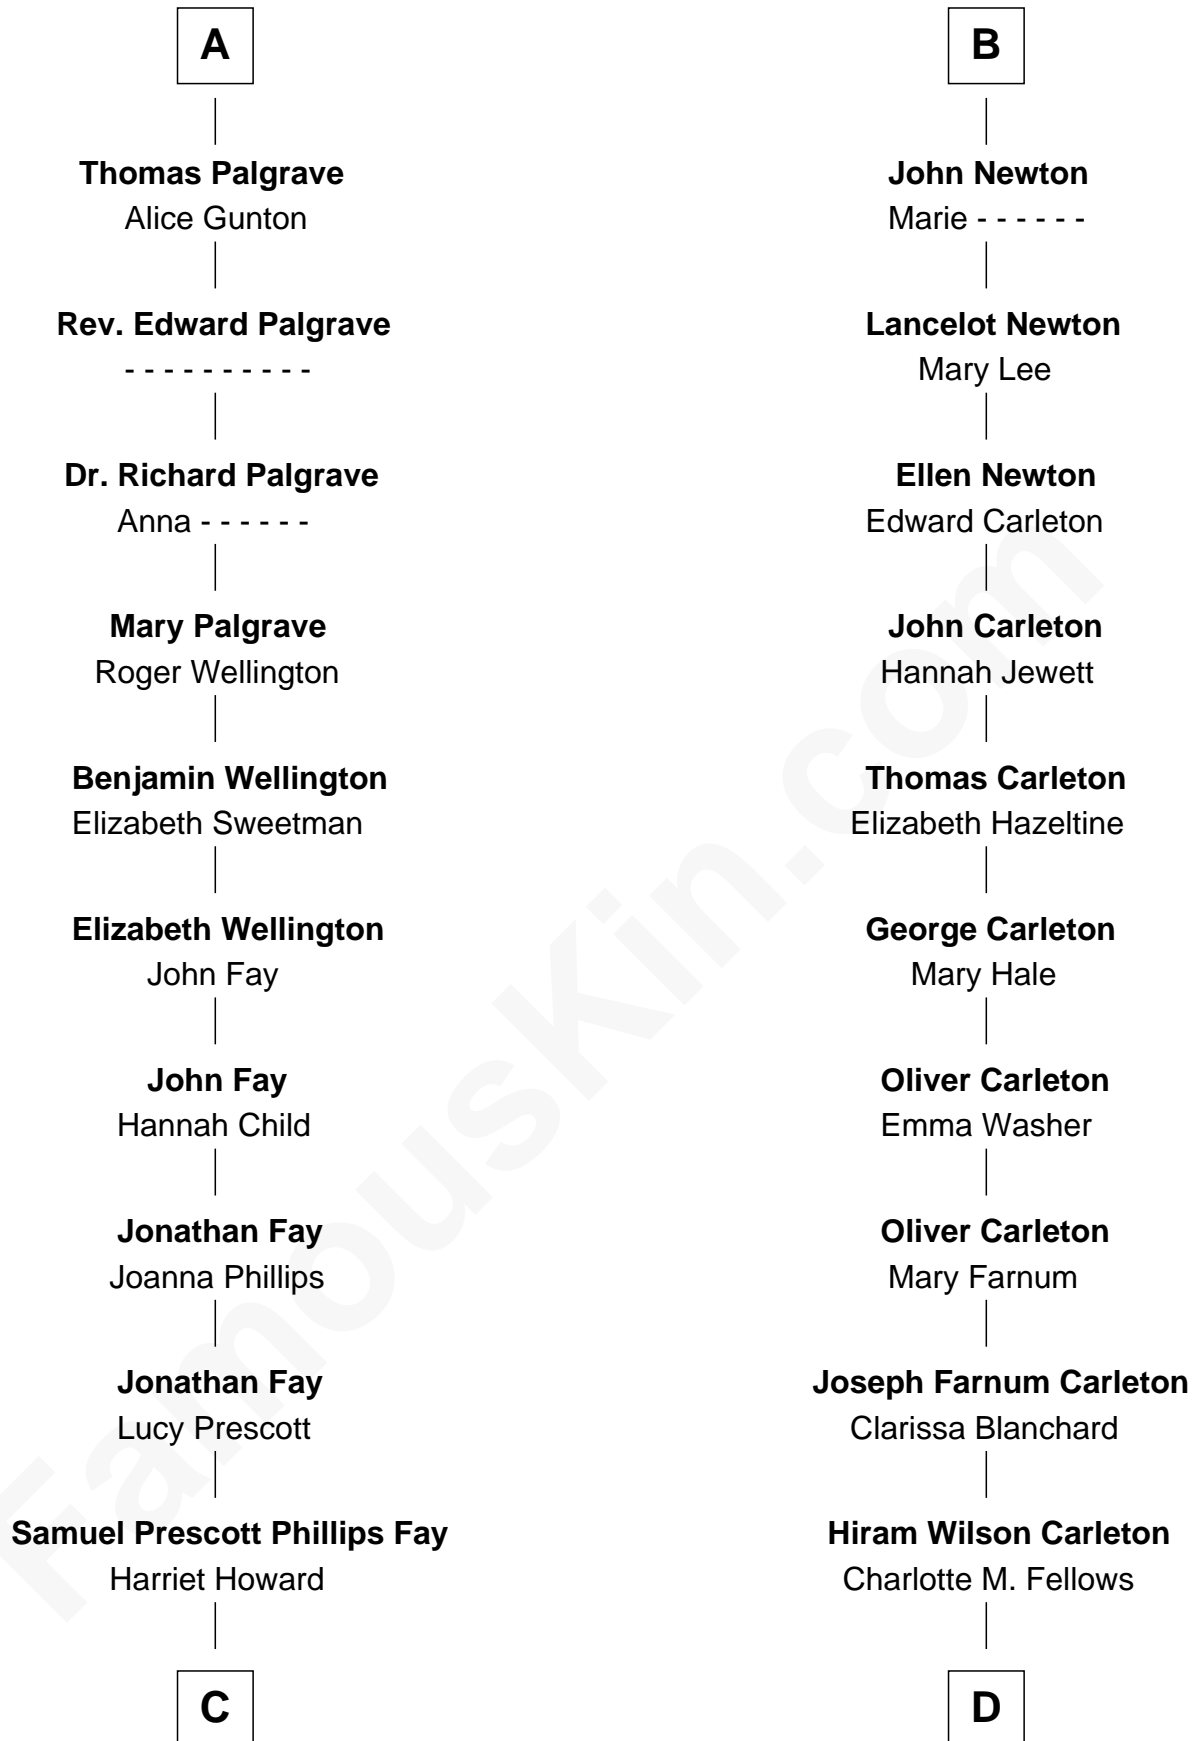

FamousKin.com
Relationship Chart of
George H. W. Bush
41st U.S. President

20th cousin 1 time removed of
Mickey Rourke
Movie Actor

Edmund Fitzalan
 Alice de Warenne

Richard Fitzalan
 Eleanor Plantagenet

Aline Fitzalan
 Sir Roger le Strange

C

Samuel Howard Fay
Susan Montfort Shellman

Harriet Eleanor Fay
Rev. James Smith Bush

Samuel Prescott Bush
Flora Sheldon

Prescott Sheldon Bush
Dorothy Wear Walker

George H. W. Bush
41st U.S. President

D

Joseph Clinton Carleton
Maud Alice Fitts