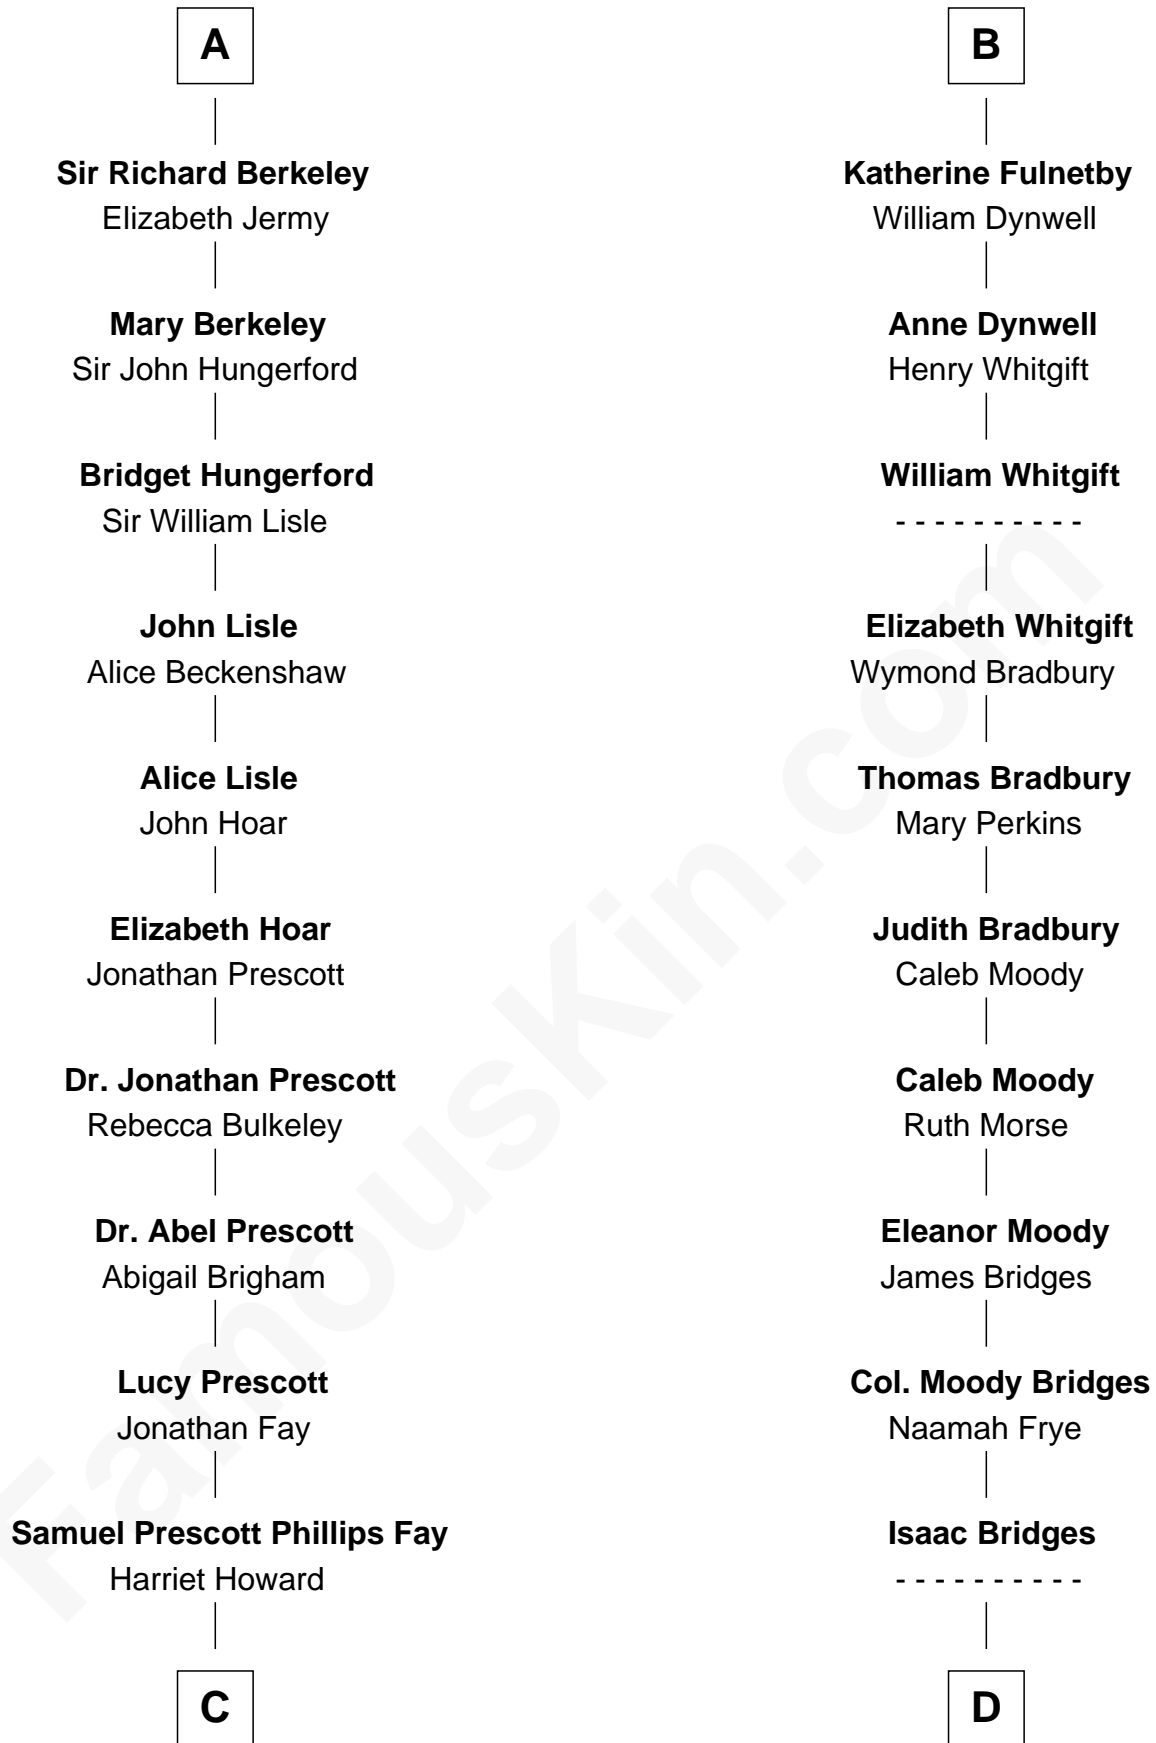

FamousKin.com Relationship Chart of

George H. W. Bush

41st U.S. President

21st cousin of

Owen Brewster

54th Governor of Maine

Stephen de Segrave

Alice de Arundel

John de Segrave
Margaret Plantagenet

Elizabeth de Segrave
John de Mowbray

Sir Thomas Mowbray
Elizabeth Fitzalan

Isabel Mowbray
Sir James Berkeley

Maurice Berkeley
Isabel Mead

Anne Berkeley
Sir William Dennis

Isabel Dennis
Sir John Berkeley

A

John de Segrave
Margaret Plantagenet

Elizabeth de Segrave
John de Mowbray

Eleanor de Mowbray
John de Welles

Eudo de Welles
Maud de Greystoke

Sir Lionel de Welles
Joan de Waterton

Margaret de Welles
Sir Thomas Dymoke

Jane Dymoke
John Fulnetby

B

C

Samuel Howard Fay
Susan Montfort Shellman

Harriet Eleanor Fay
Rev. James Smith Bush

Samuel Prescott Bush
Flora Sheldon

Prescott Sheldon Bush
Dorothy Wear Walker