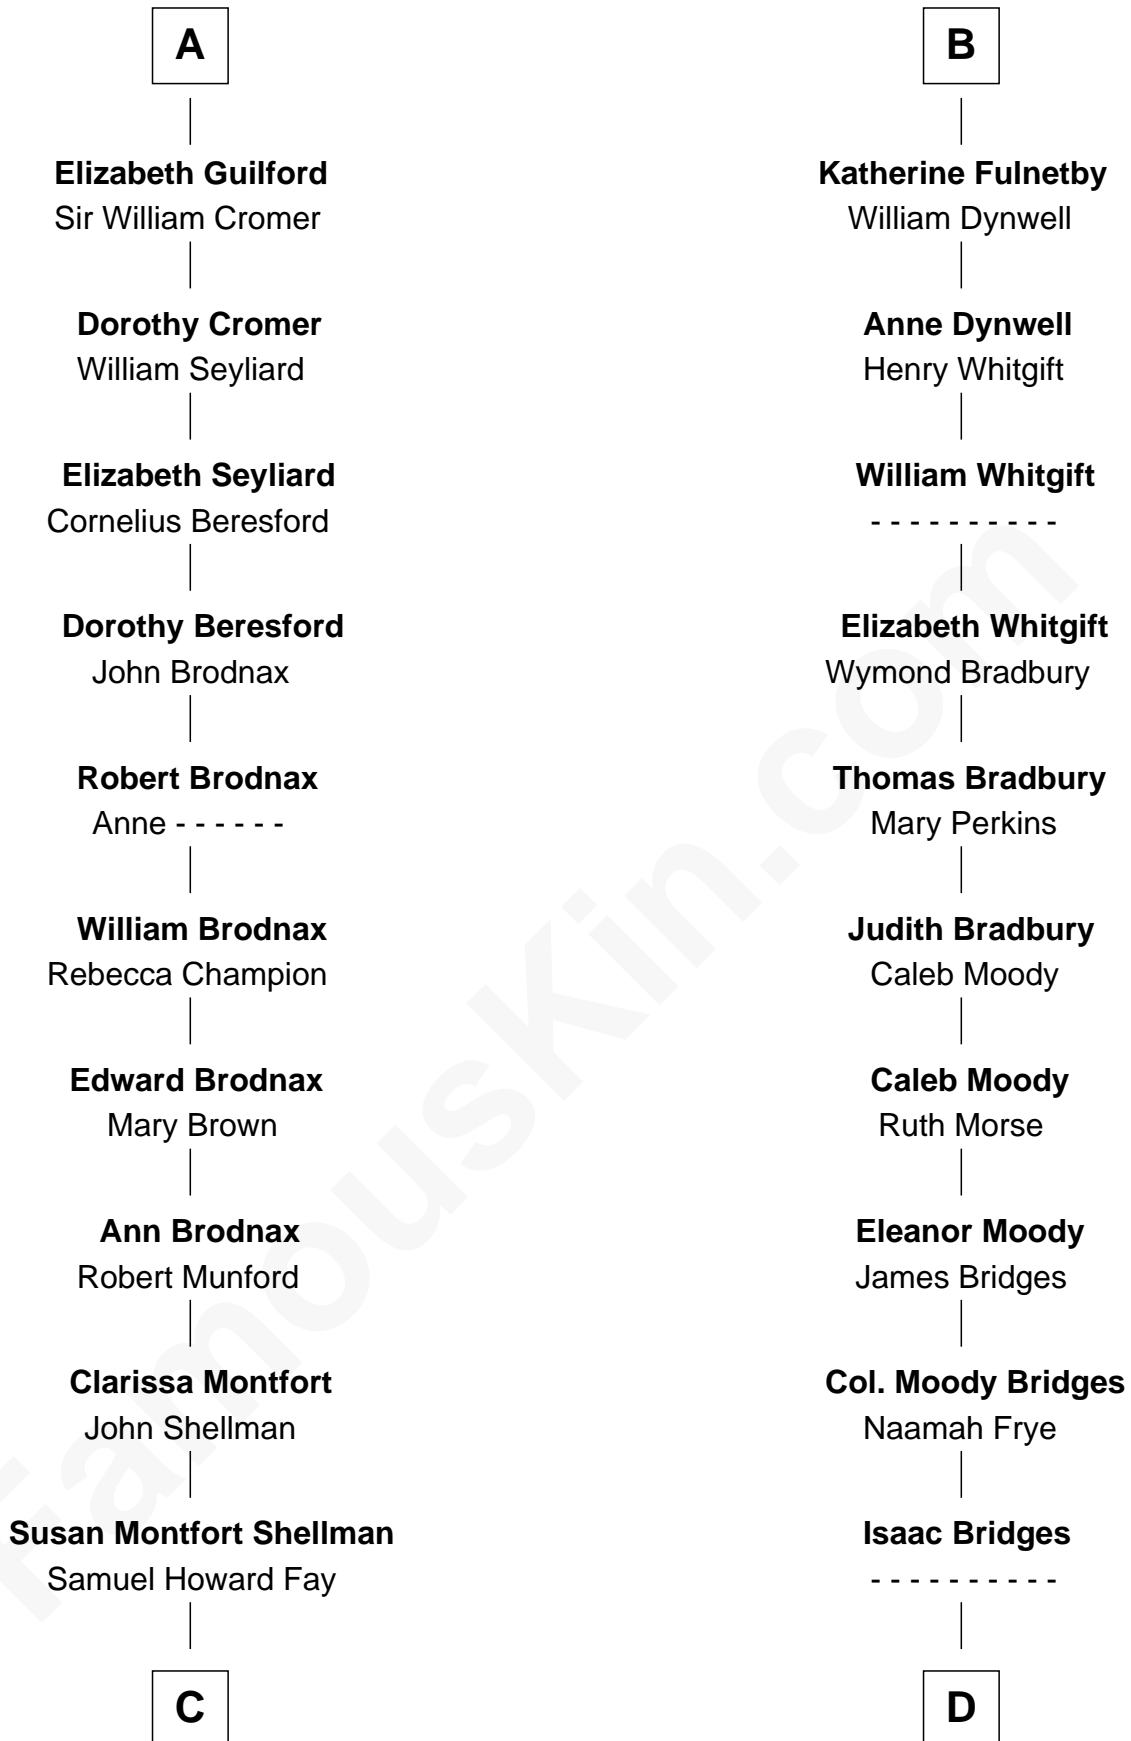

FamousKin.com Relationship Chart of

George H. W. Bush

41st U.S. President

20th cousin 1 time removed of

Owen Brewster

54th Governor of Maine

Henry Plantagenet

Maud de Chaworth

Joan de Waterton

Margaret de Welles

Sir Thomas Dymoke

Jane Dymoke

John Fulnetby

B

C

Harriet Eleanor Fay
Rev. James Smith Bush

Samuel Prescott Bush
Flora Sheldon

Prescott Sheldon Bush
Dorothy Wear Walker

George H. W. Bush
41st U.S. President

D

Abiezer Bridges
Deborah Stover

Rev. Otis Bridges
Margaret Owen

Owen W. Bridges
Lydia A. -----

Carrie S. Bridges
William Edmund Brewster

Owen Brewster
54th Governor of Maine

FamousKin.com