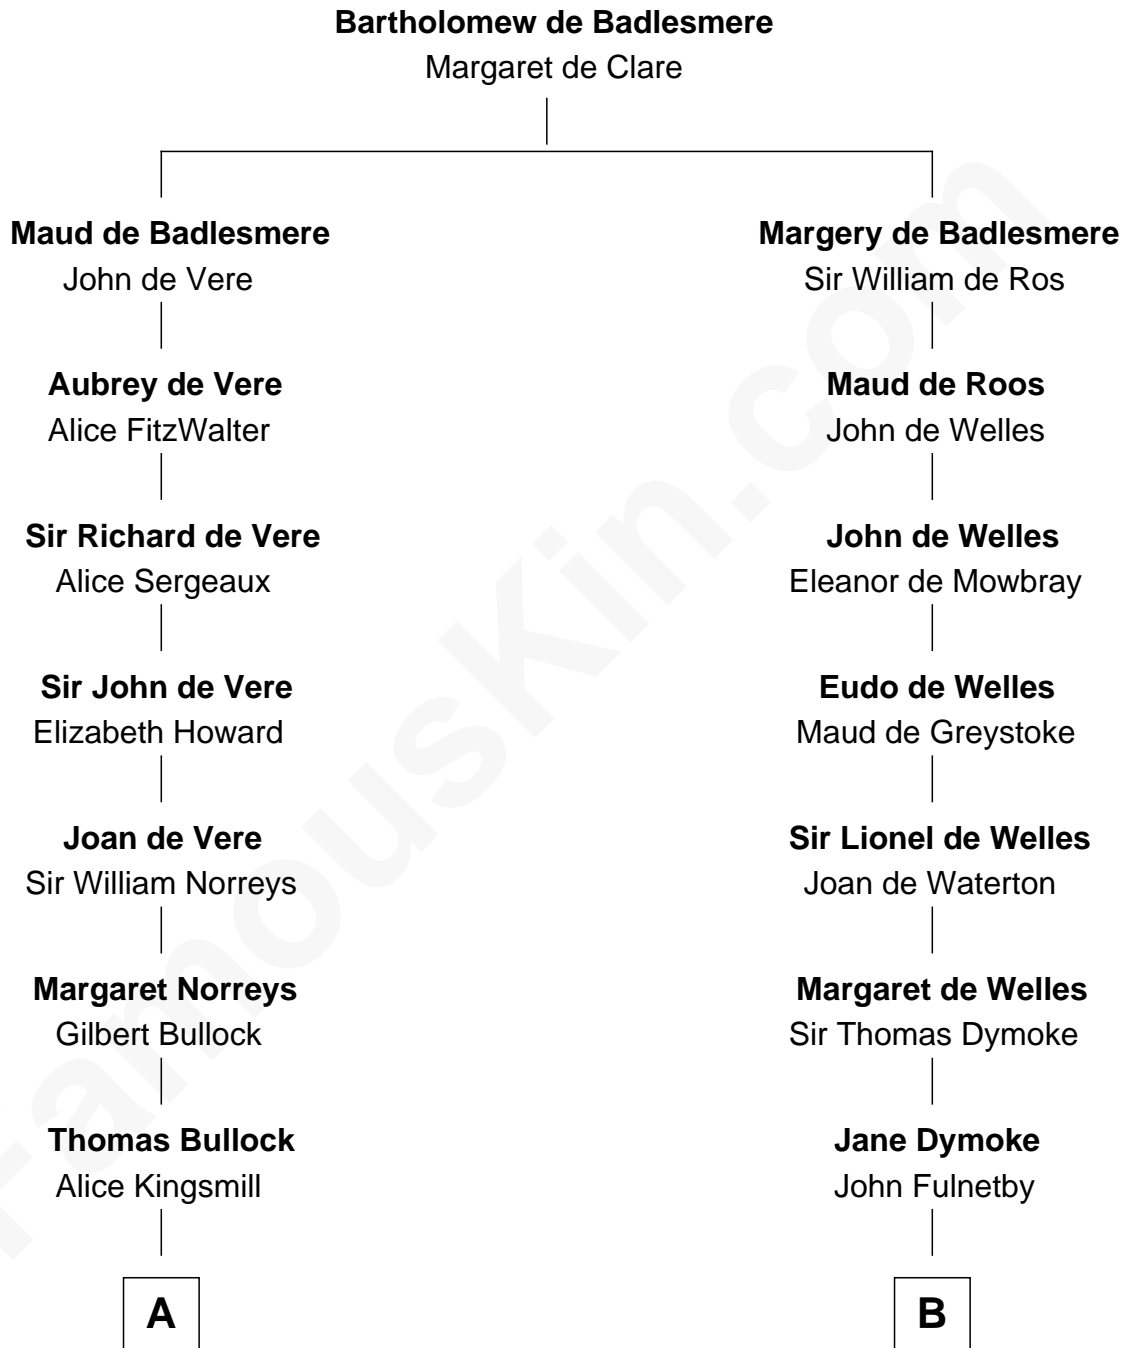

FamousKin.com
Relationship Chart of
George H. W. Bush
41st U.S. President

20th cousin 1 time removed of
Owen Brewster
54th Governor of Maine

C

Harriet Eleanor Fay
Rev. James Smith Bush

Samuel Prescott Bush
Flora Sheldon

Prescott Sheldon Bush
Dorothy Wear Walker

George H. W. Bush
41st U.S. President

D

Abiezer Bridges
Deborah Stover

Rev. Otis Bridges
Margaret Owen

Owen W. Bridges
Lydia A. -----

Carrie S. Bridges
William Edmund Brewster

Owen Brewster
54th Governor of Maine

FamousKin.com