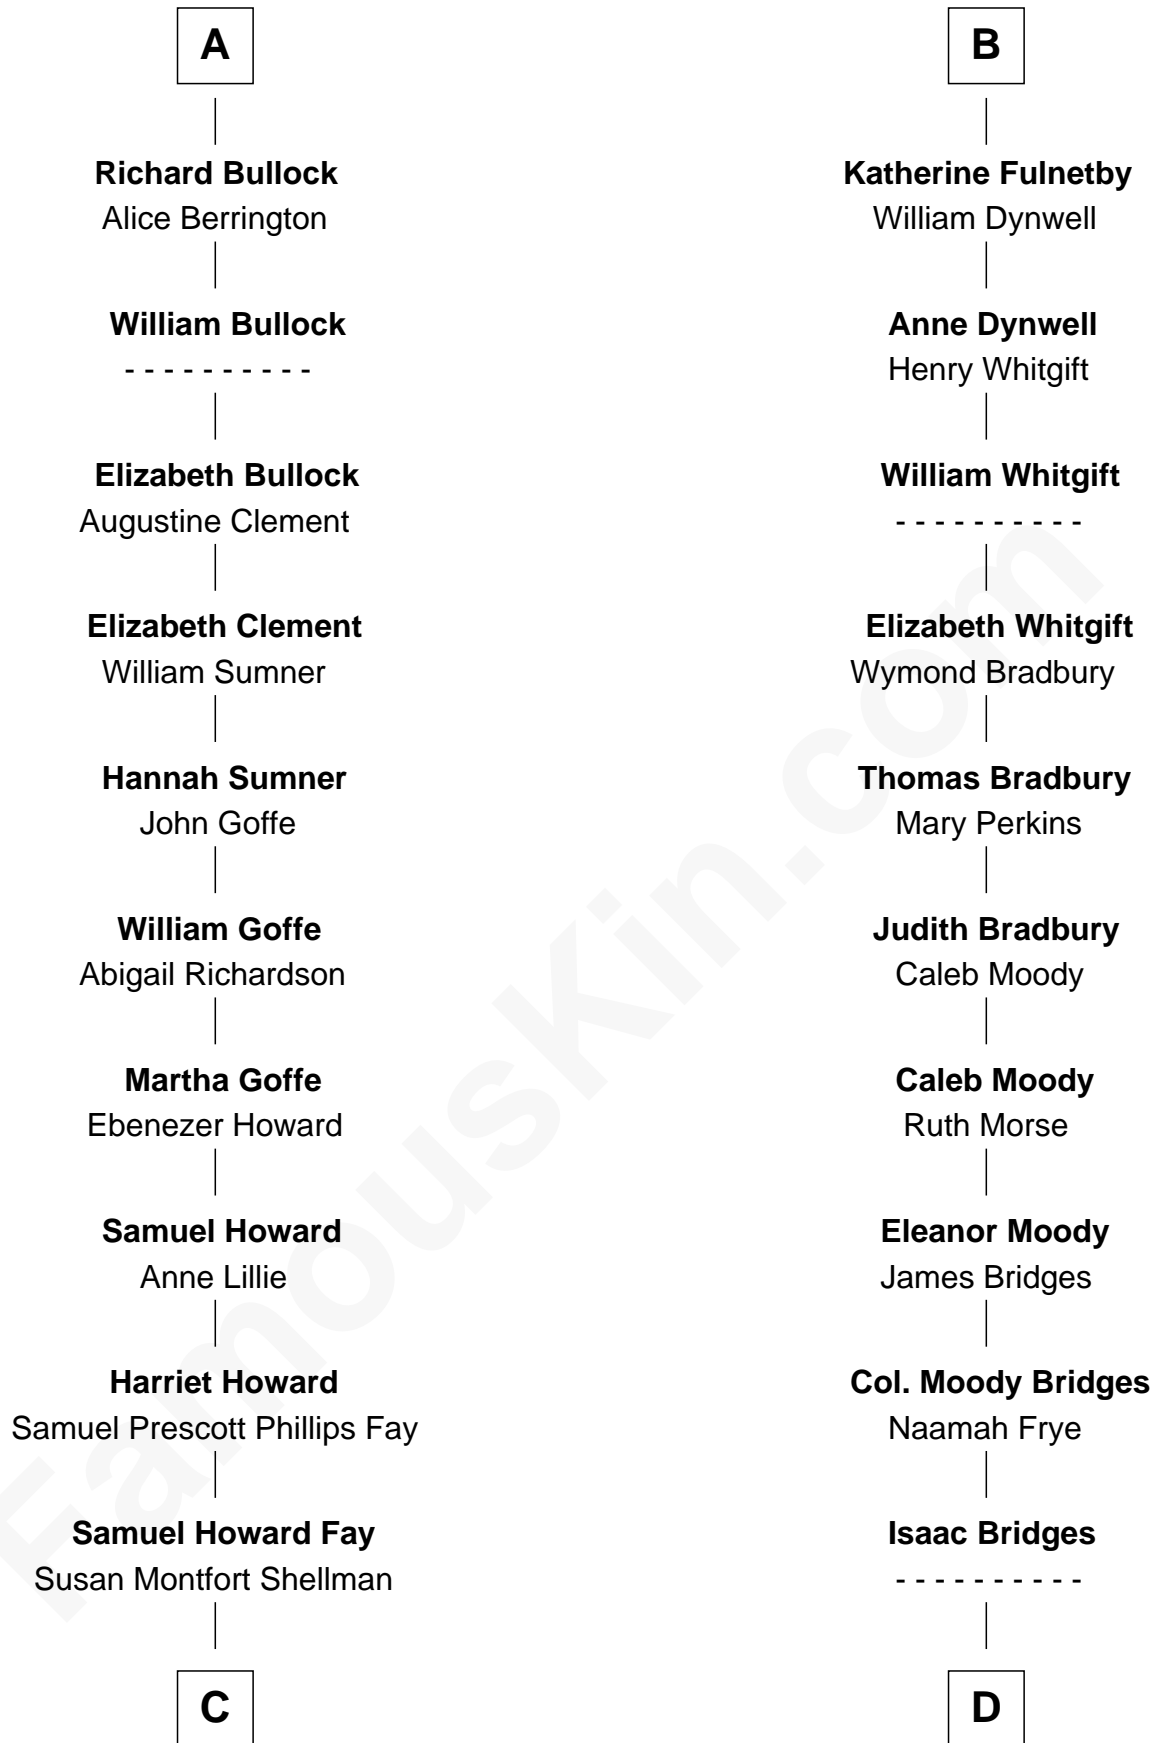

FamousKin.com
Relationship Chart of
George H. W. Bush
41st U.S. President

20th cousin 1 time removed of
Owen Brewster
54th Governor of Maine

C

Harriet Eleanor Fay
Rev. James Smith Bush

Samuel Prescott Bush
Flora Sheldon

Prescott Sheldon Bush
Dorothy Wear Walker

George H. W. Bush
41st U.S. President

D

Abiezer Bridges
Deborah Stover

Rev. Otis Bridges
Margaret Owen

Owen W. Bridges
Lydia A. -----

Carrie S. Bridges
William Edmund Brewster

Owen Brewster
54th Governor of Maine

FamousKin.com