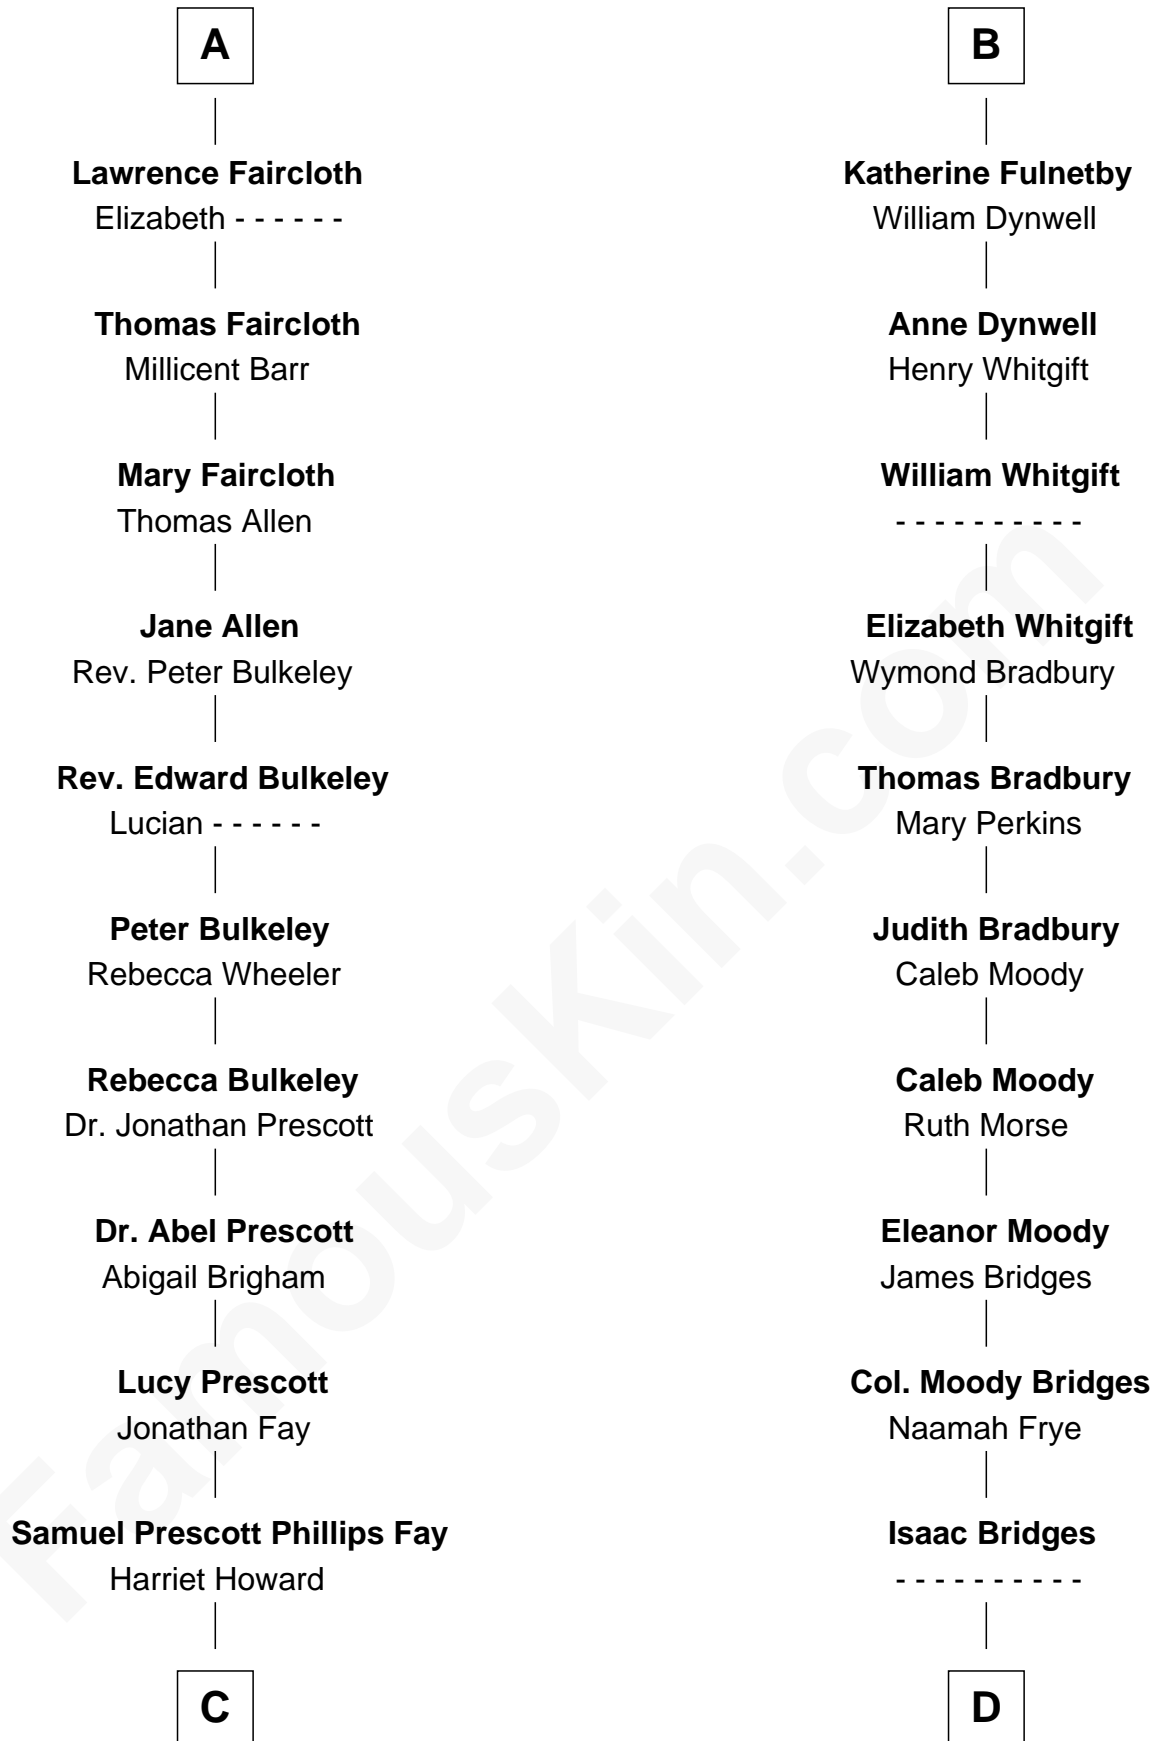

FamousKin.com Relationship Chart of

George H. W. Bush

41st U.S. President

21st cousin of

Owen Brewster

54th Governor of Maine

Sir William de Ros

Eustache Fitz Ralph

A

Ivetta de Ros
Sir Geoffrey le Scrope

Sir Stephen le Scrope
Isabel - - - - -

Joan le Scrope
William Pert

Isabel Pert
Robert Conyers

Joan Conyers
Sir Philip Dymoke

Sir Thomas Dymoke
Margaret de Welles

Jane Dymoke
John Fulnetby

B

C

Samuel Howard Fay
Susan Montfort Shellman

Harriet Eleanor Fay
Rev. James Smith Bush

Samuel Prescott Bush
Flora Sheldon

Prescott Sheldon Bush
Dorothy Wear Walker

George H. W. Bush
41st U.S. President

D

Abiezer Bridges
Deborah Stover

Rev. Otis Bridges
Margaret Owen

Owen W. Bridges
Lydia A. -----

Carrie S. Bridges
William Edmund Brewster

Owen Brewster
54th Governor of Maine

FamousKin.com