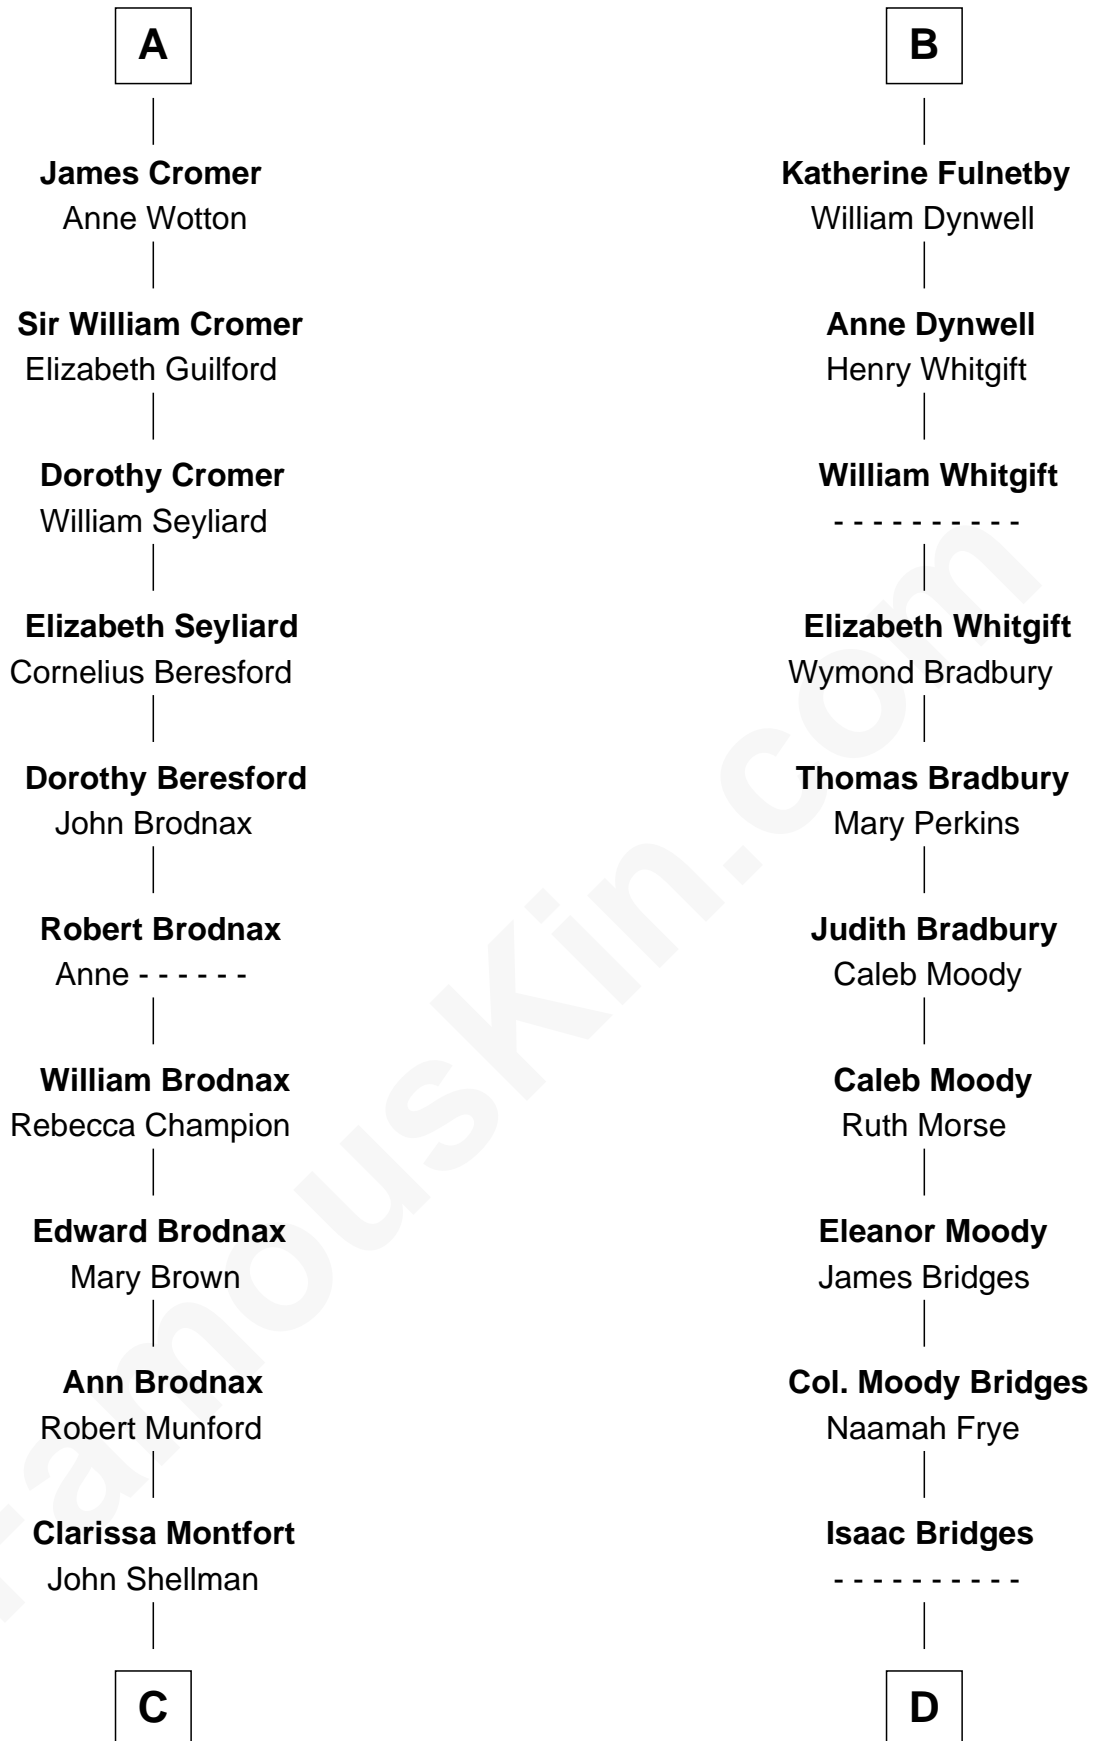

# FamousKin.com Relationship Chart of

**George H. W. Bush**

*41st U.S. President*

21st cousin of

**Owen Brewster**

*54th Governor of Maine*

**Guy de Beauchamp**

Alice de Toeni

Katherine de Mortimer

**Maud de Beauchamp**

Sir Roger de Clifford

**Katherine de Clifford**

Sir Ralph de Greystoke

**Maud de Greystoke**

Eudo de Welles

**Sir Lionel de Welles**

Joan de Waterton

**Margaret de Welles**

Sir Thomas Dymoke

**Jane Dymoke**

John Fulnetby

**B**

**C**

**Susan Montfort Shellman**

Samuel Howard Fay

**Harriet Eleanor Fay**

Rev. James Smith Bush

**Samuel Prescott Bush**

Flora Sheldon

**Prescott Sheldon Bush**

Dorothy Wear Walker

**George H. W. Bush**