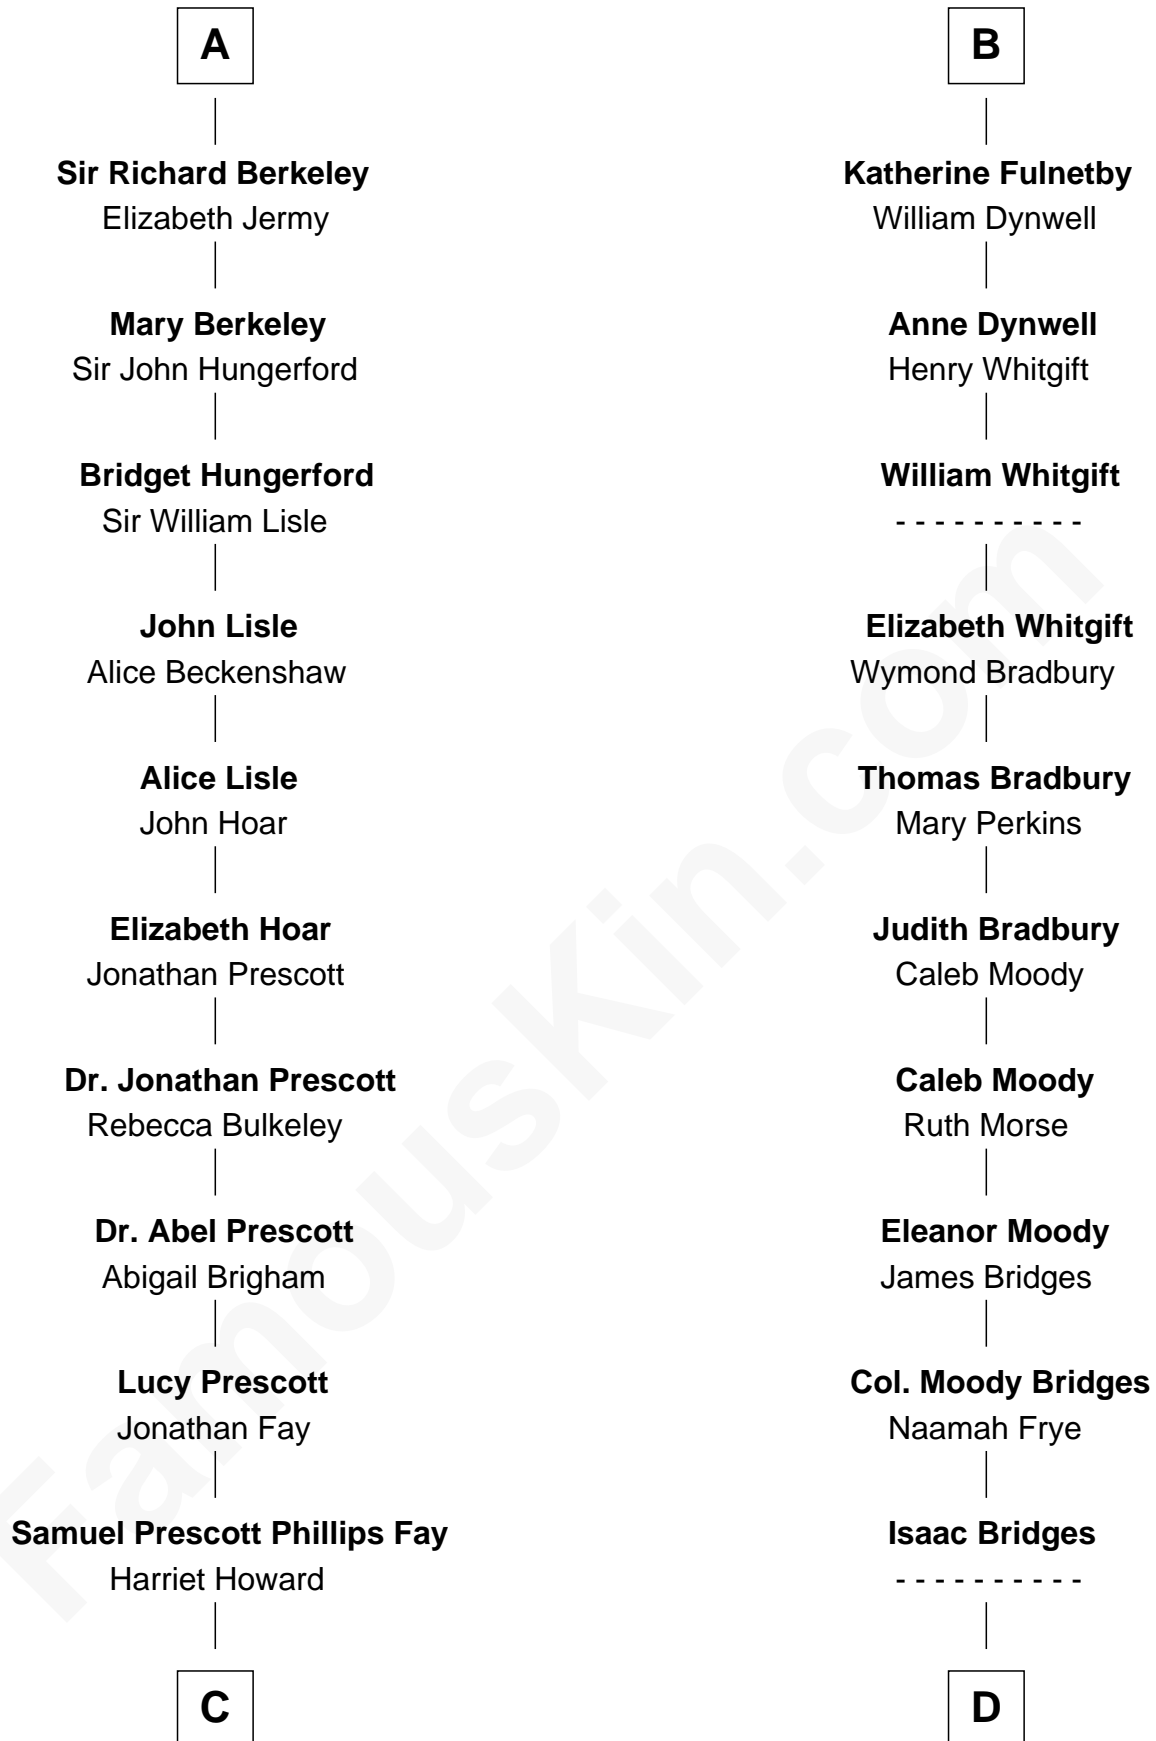

FamousKin.com Relationship Chart of

George H. W. Bush

41st U.S. President

21st cousin of

Owen Brewster

54th Governor of Maine

Sir Maurice de Berkeley

Eve la Zouche

Joan de Waterton

Margaret de Welles

Sir Thomas Dymoke

Jane Dymoke

John Fulnetby

B

C

Samuel Howard Fay
Susan Montfort Shellman

Harriet Eleanor Fay
Rev. James Smith Bush

Samuel Prescott Bush
Flora Sheldon

Prescott Sheldon Bush
Dorothy Wear Walker

George H. W. Bush
41st U.S. President

D

Abiezer Bridges
Deborah Stover

Rev. Otis Bridges
Margaret Owen

Owen W. Bridges
Lydia A. -----

Carrie S. Bridges
William Edmund Brewster

Owen Brewster
54th Governor of Maine

FamousKin.com