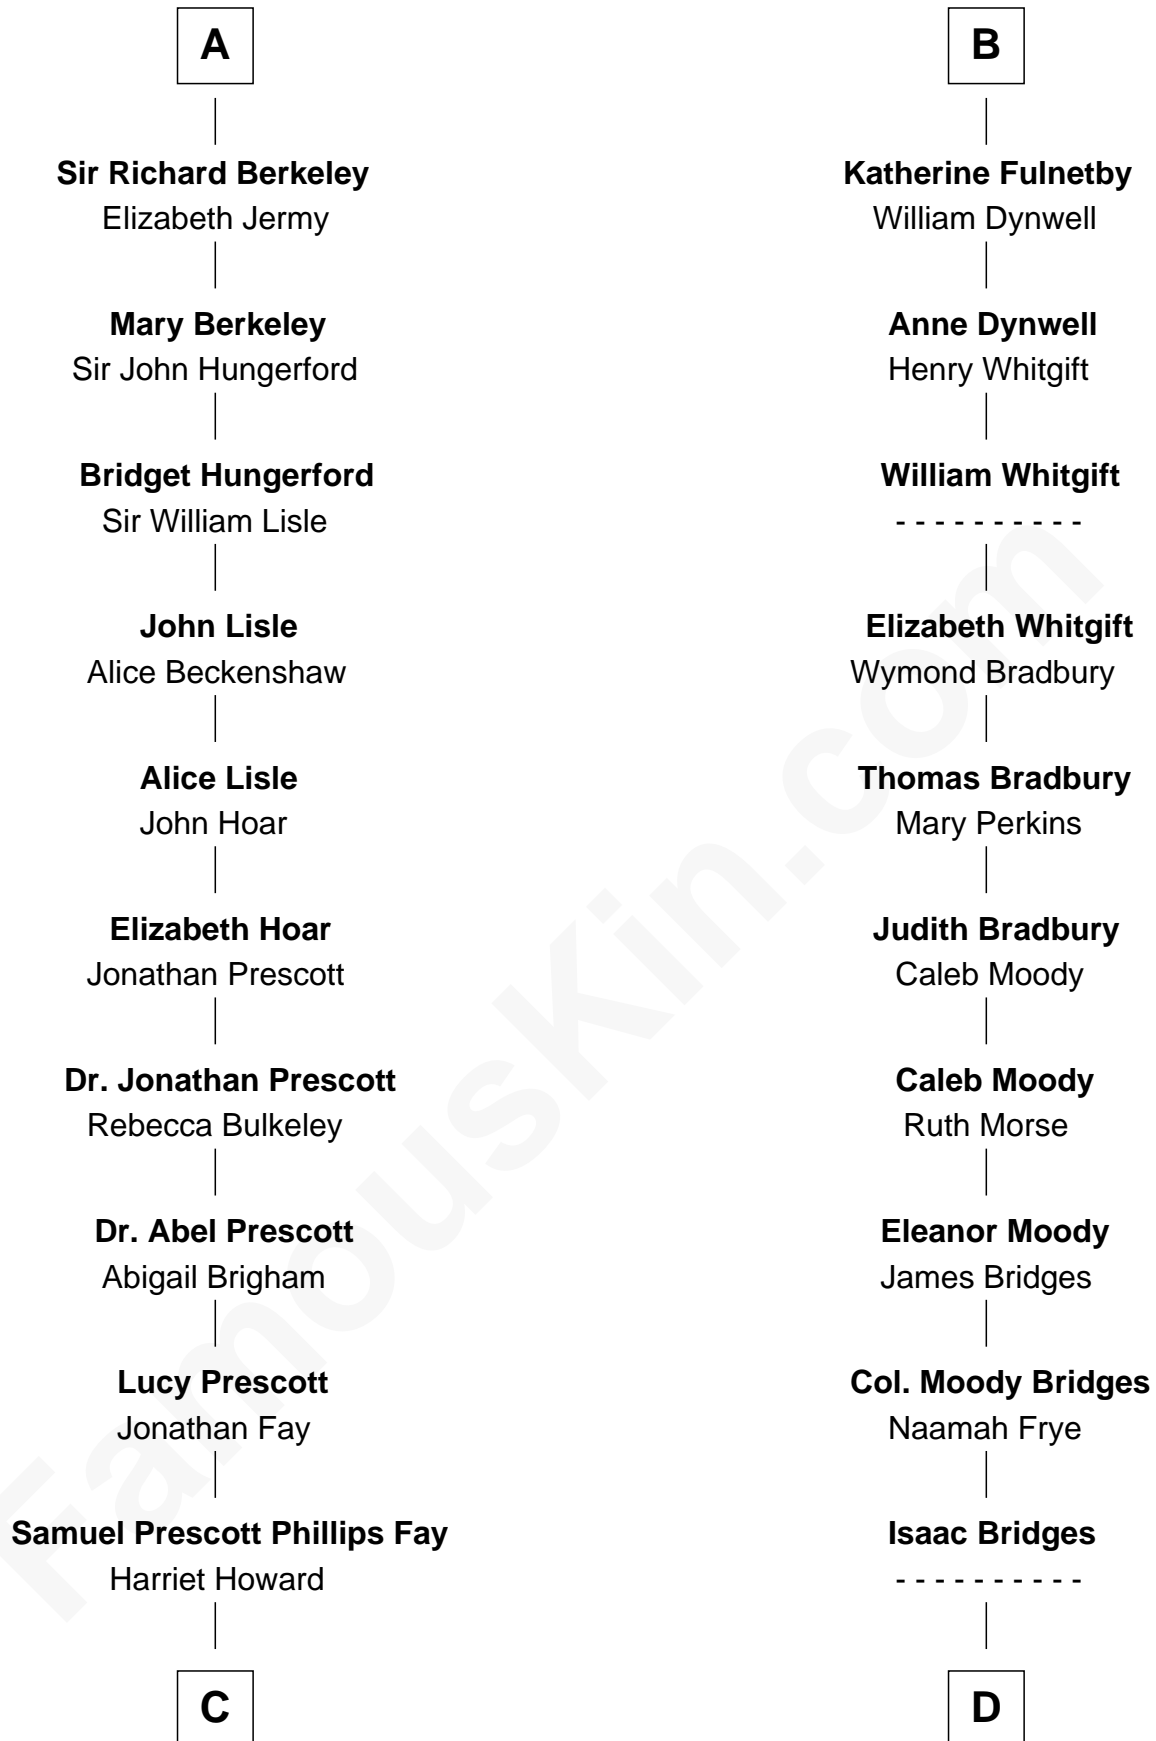

# FamousKin.com Relationship Chart of

**George H. W. Bush**

*41st U.S. President*

21st cousin of

**Owen Brewster**

*54th Governor of Maine*

**Thomas of Brotherton**

Alice de Hales

John de Segrave

**Elizabeth de Segrave**

John de Mowbray

**Eleanor de Mowbray**

John de Welles

**Eudo de Welles**

Maud de Greystoke

**Sir Lionel de Welles**

Joan de Waterton

**Margaret de Welles**

Sir Thomas Dymoke

**Jane Dymoke**

John Fulnetby

**B**

**C**

**Samuel Howard Fay**  
Susan Montfort Shellman

**Harriet Eleanor Fay**  
Rev. James Smith Bush

**Samuel Prescott Bush**  
Flora Sheldon

**Prescott Sheldon Bush**  
Dorothy Wear Walker

**George H. W. Bush**  
*41st U.S. President*

**D**

**Abiezer Bridges**  
Deborah Stover