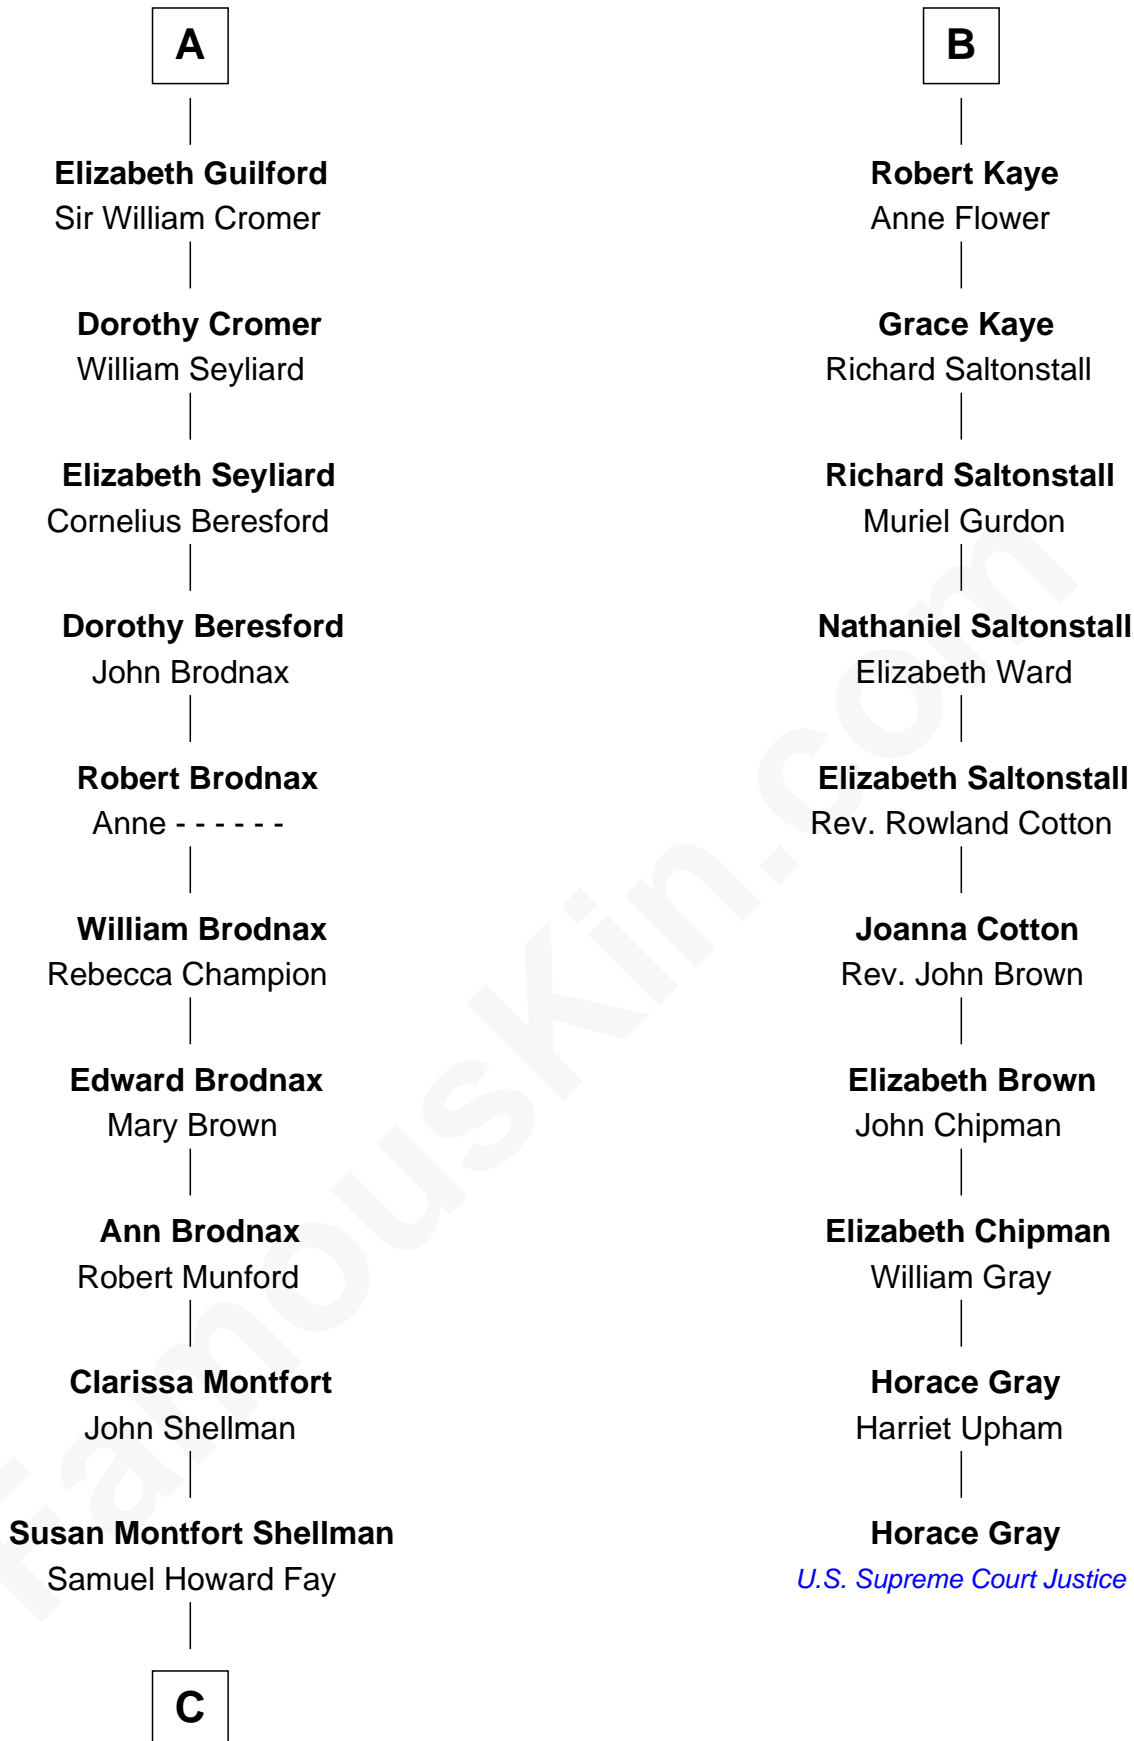

**FamousKin.com**  
**Relationship Chart of**  
**George H. W. Bush**  
*41st U.S. President*

**16th cousin 4 times removed of**  
**Horace Gray**  
*U.S. Supreme Court Justice*

**C**

—  
**Harriet Eleanor Fay**  
Rev. James Smith Bush

—  
**Samuel Prescott Bush**  
Flora Sheldon

—  
**Prescott Sheldon Bush**  
Dorothy Wear Walker

—  
**George H. W. Bush**  
*41st U.S. President*

FamousKin.com