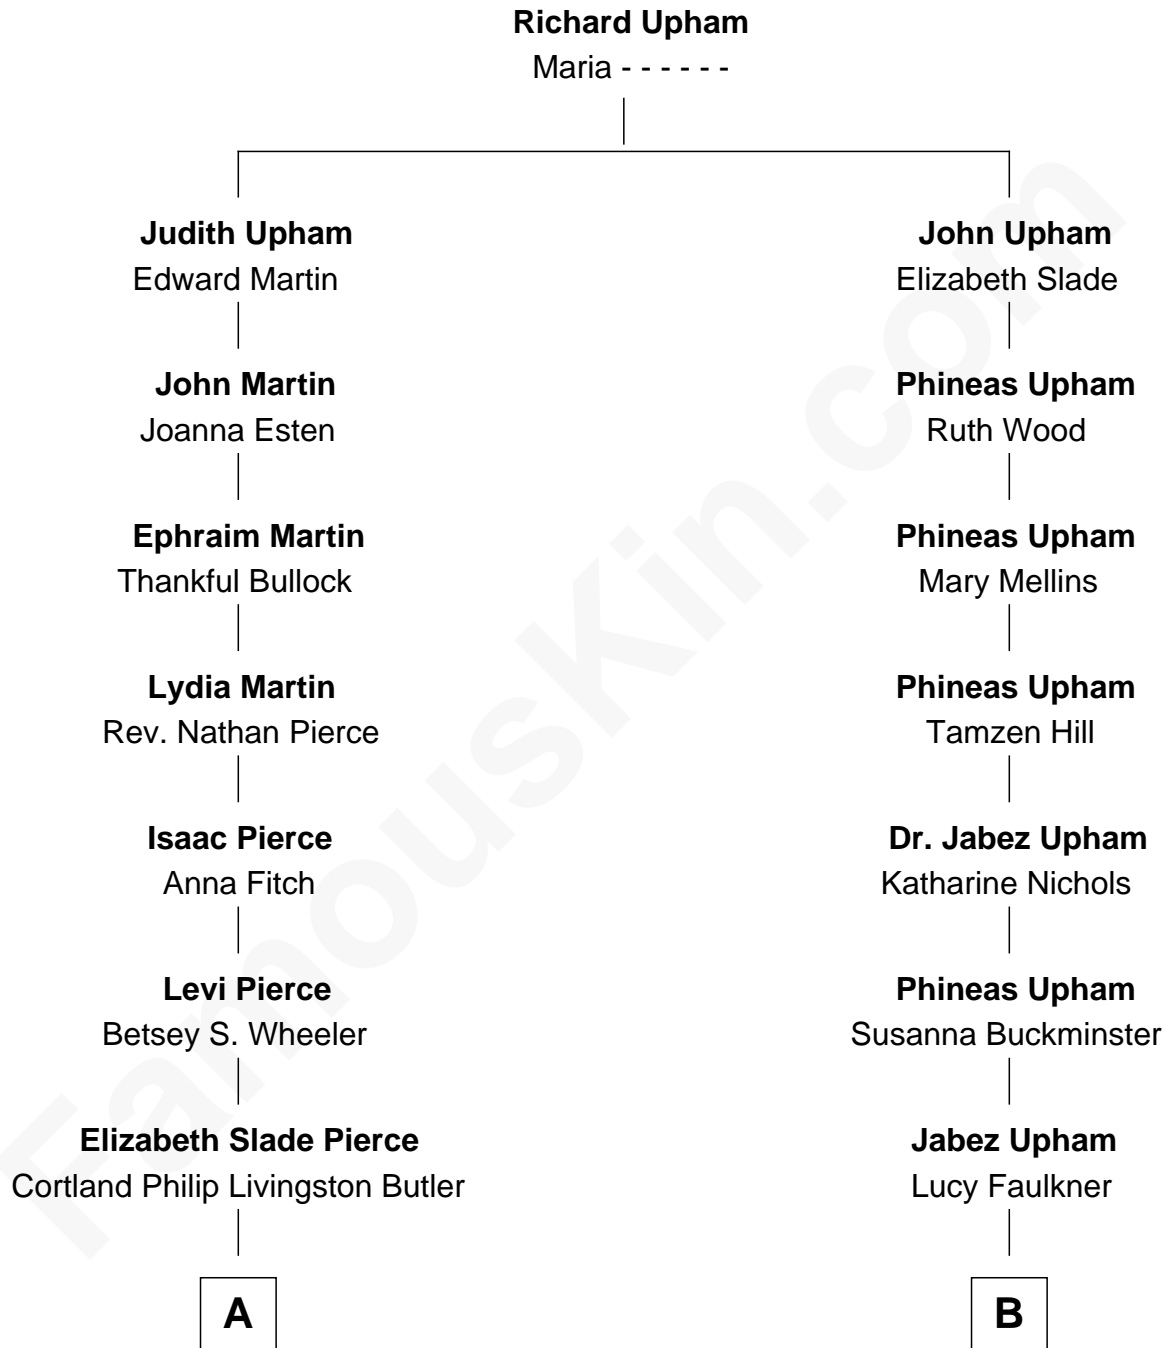

FamousKin.com
Relationship Chart of
George H. W. Bush
41st U.S. President

8th cousin 2 times removed of
Horace Gray
U.S. Supreme Court Justice

A

Mary Elizabeth Butler
Robert Emmet Sheldon

Flora Sheldon
Samuel Prescott Bush

Prescott Sheldon Bush
Dorothy Wear Walker

George H. W. Bush
41st U.S. President

B

Harriet Upham
Horace Gray

Horace Gray
U.S. Supreme Court Justice

FamousKin.com