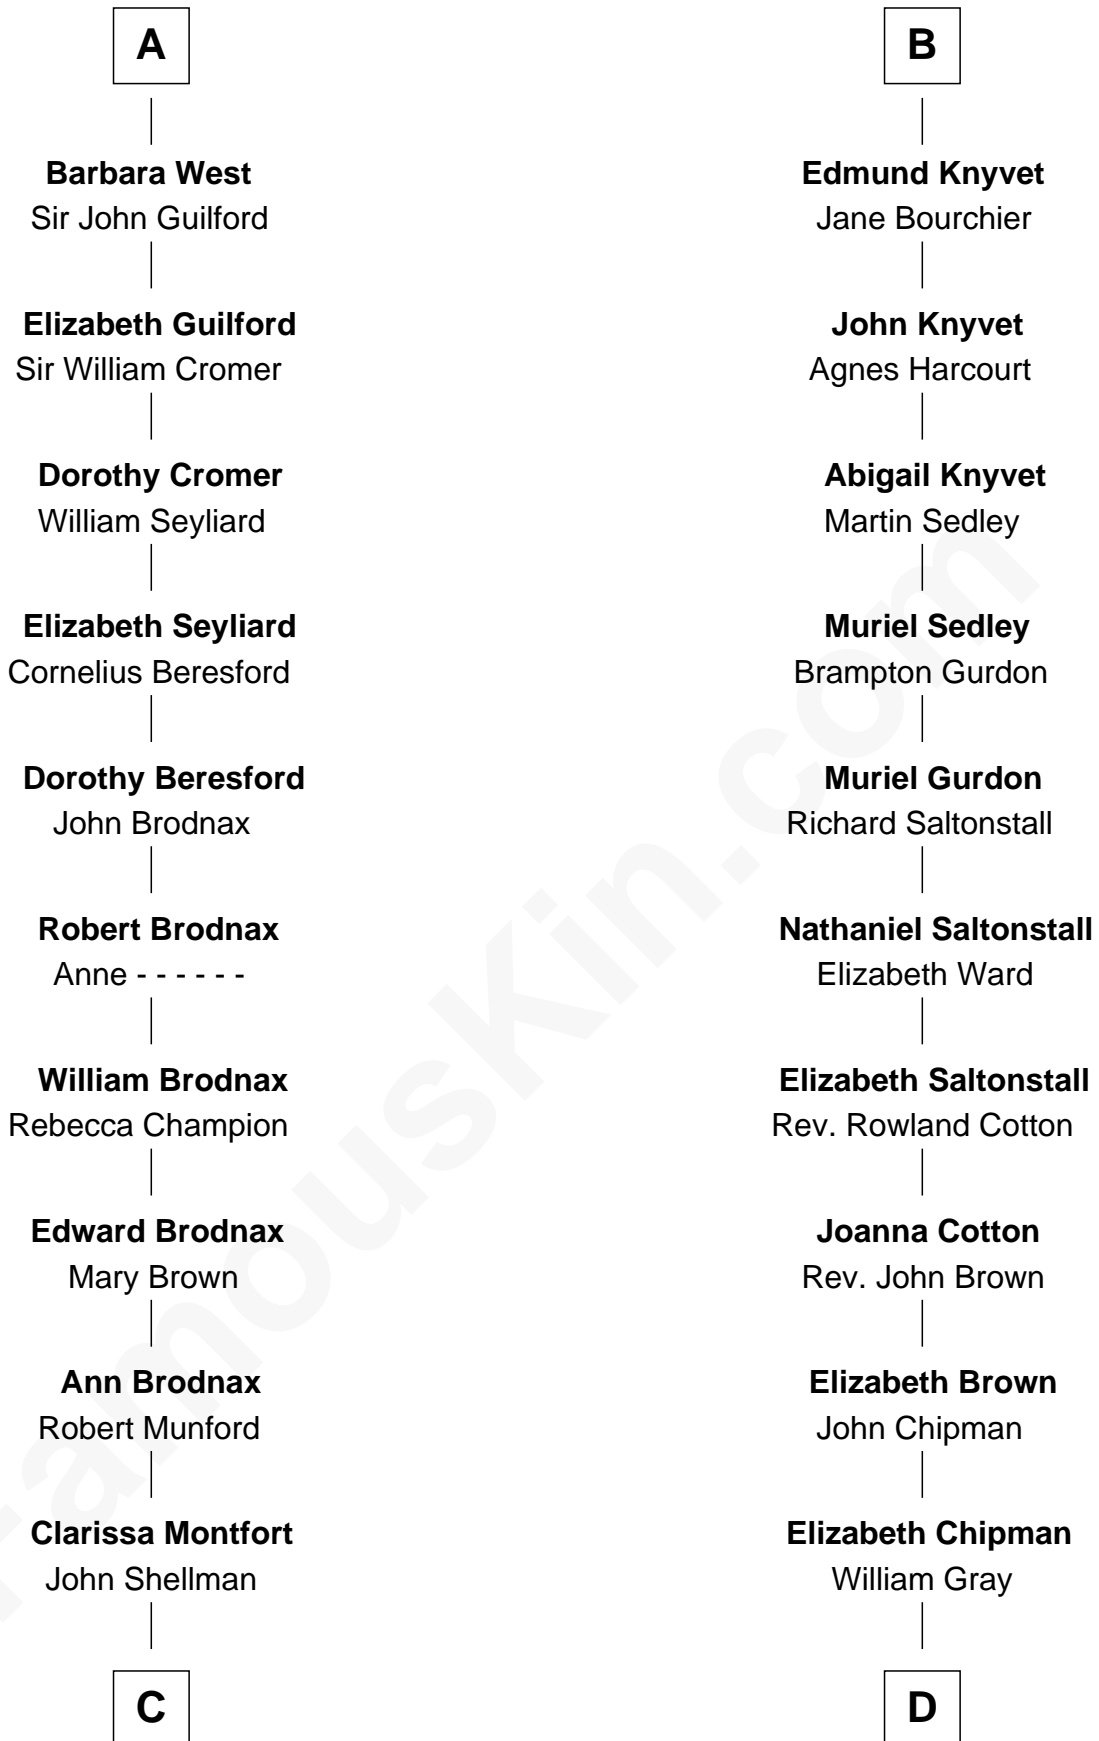

FamousKin.com
Relationship Chart of
George H. W. Bush
41st U.S. President

18th cousin 3 times removed of
Horace Gray
U.S. Supreme Court Justice

C

Susan Montfort Shellman

Samuel Howard Fay

Harriet Eleanor Fay

Rev. James Smith Bush

Samuel Prescott Bush

Flora Sheldon

Prescott Sheldon Bush

Dorothy Wear Walker

George H. W. Bush

41st U.S. President

D