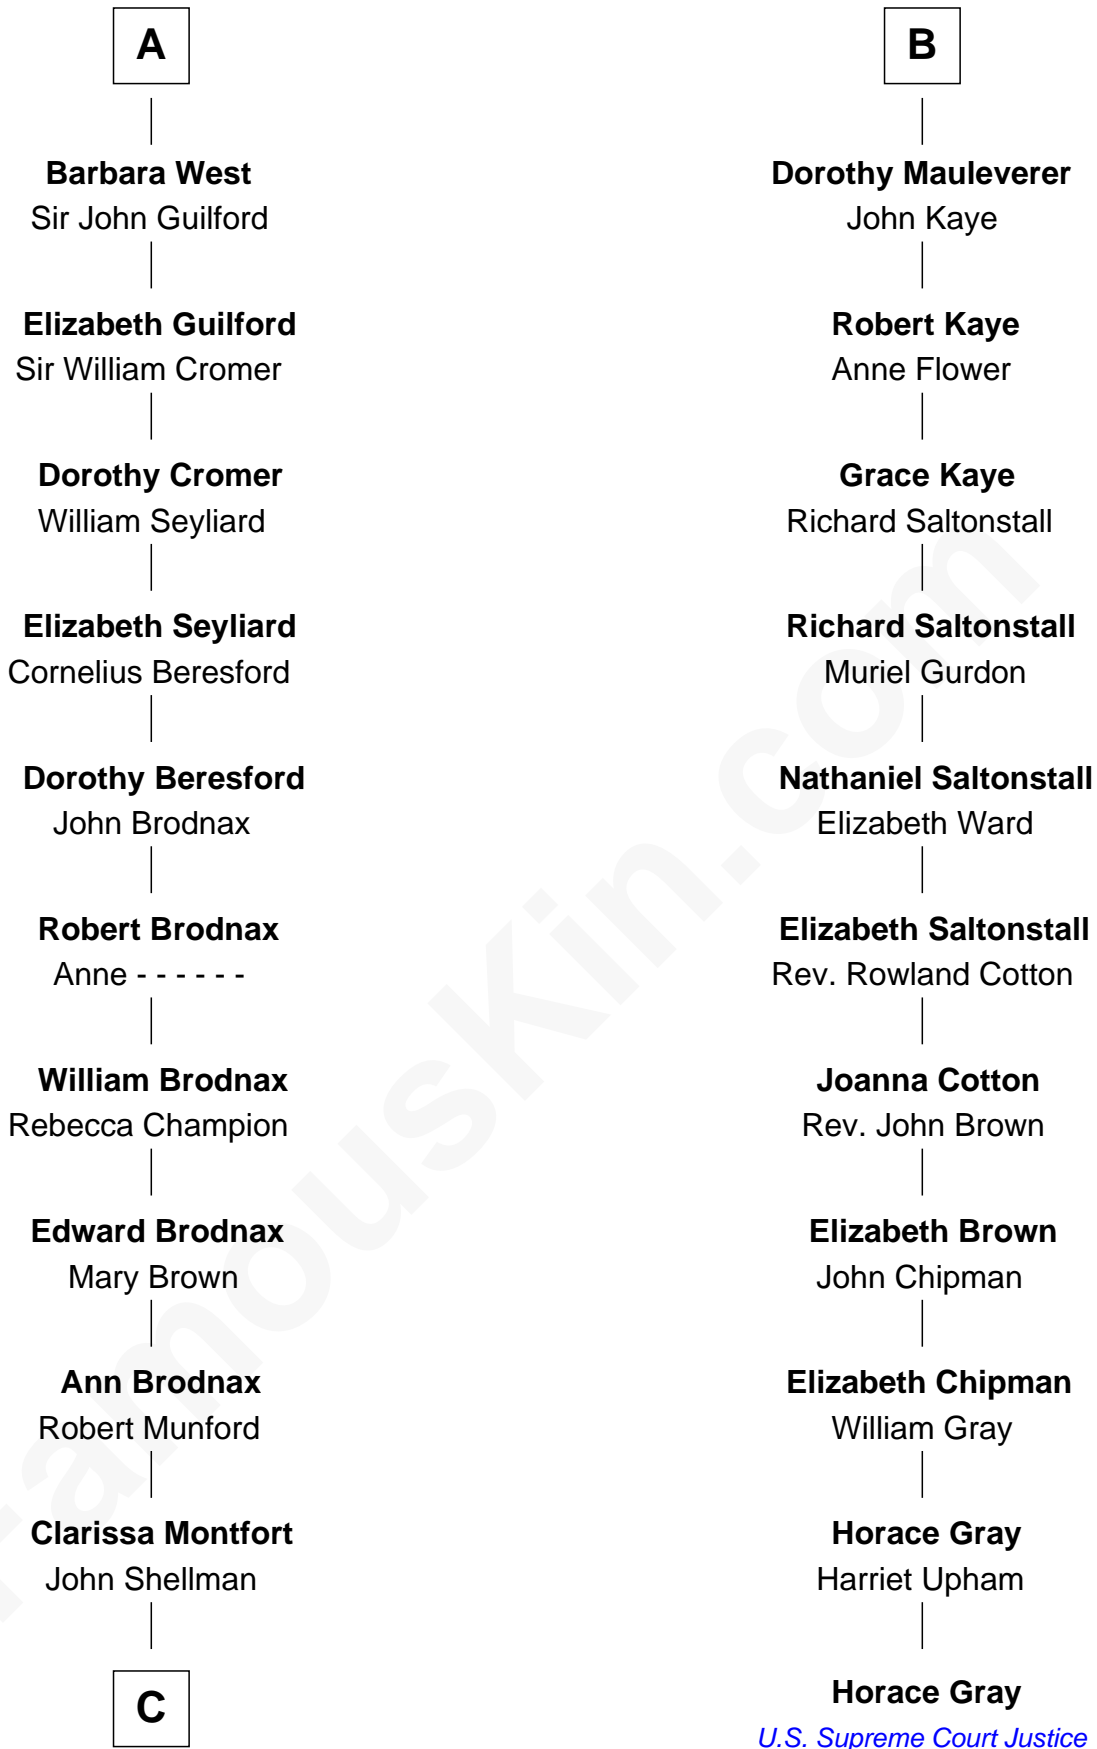

FamousKin.com
Relationship Chart of
George H. W. Bush
41st U.S. President

17th cousin 4 times removed of
Horace Gray
U.S. Supreme Court Justice

C

—
Susan Montfort Shellman

Samuel Howard Fay

—
Harriet Eleanor Fay

Rev. James Smith Bush

—
Samuel Prescott Bush

Flora Sheldon

—
Prescott Sheldon Bush

Dorothy Wear Walker

—
George H. W. Bush

41st U.S. President