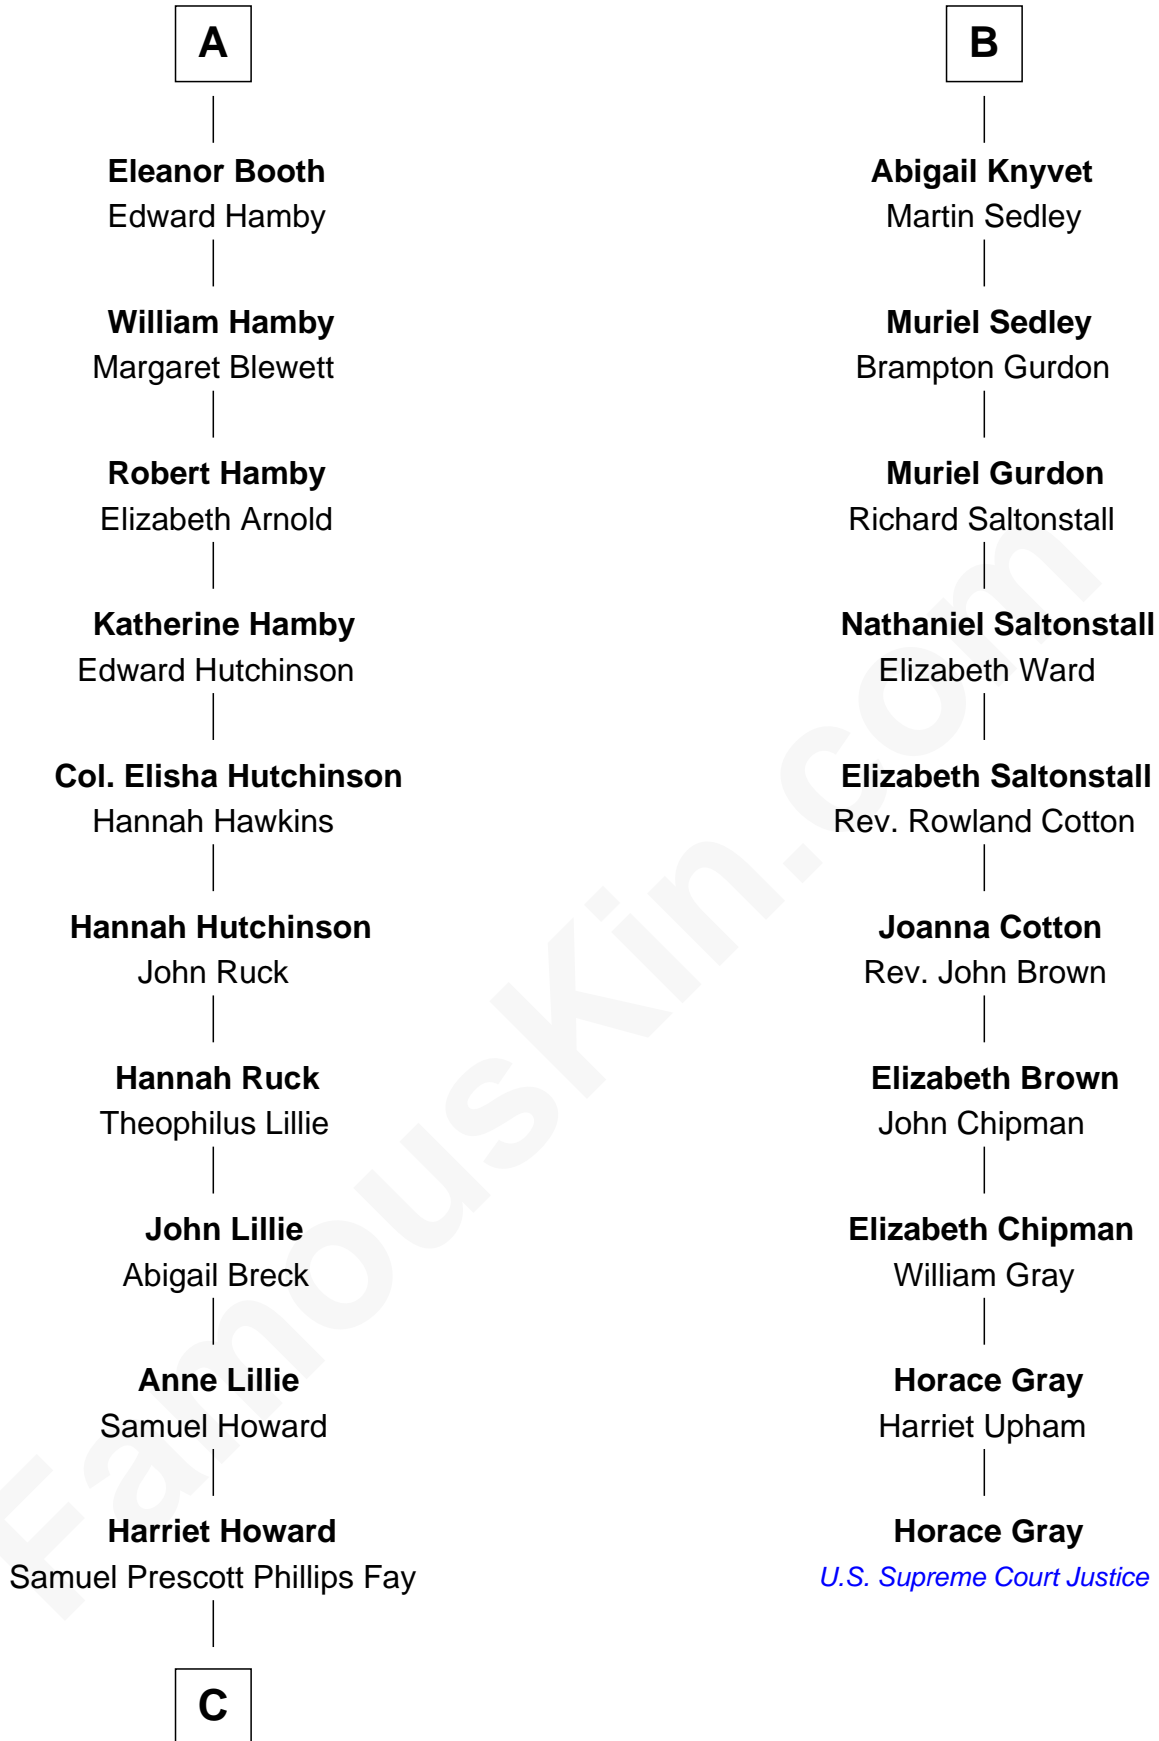

**FamousKin.com**  
**Relationship Chart of**  
**George H. W. Bush**  
*41st U.S. President*

**16th cousin 5 times removed of**  
**Horace Gray**  
*U.S. Supreme Court Justice*

**C**

—  
**Samuel Howard Fay**  
Susan Montfort Shellman

—  
**Harriet Eleanor Fay**  
Rev. James Smith Bush

—  
**Samuel Prescott Bush**  
Flora Sheldon

—  
**Prescott Sheldon Bush**  
Dorothy Wear Walker

—  
**George H. W. Bush**  
*41st U.S. President*

FamousKin.com