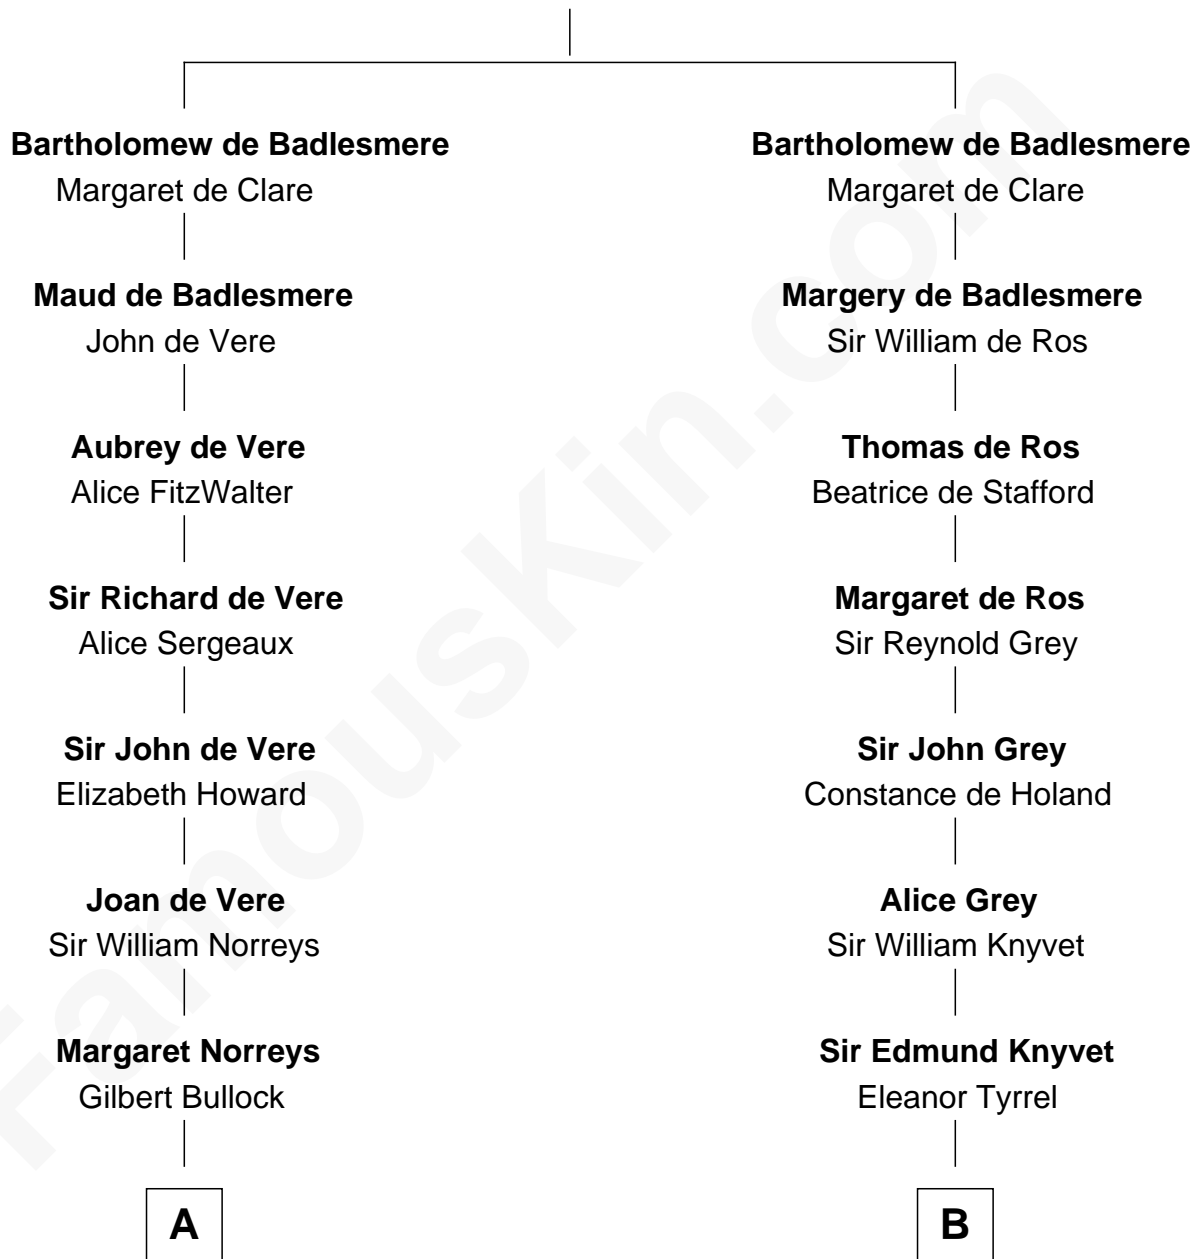

**FamousKin.com**  
**Relationship Chart of**  
**George H. W. Bush**  
*41st U.S. President*

18th cousin 3 times removed of  
**Horace Gray**  
*U.S. Supreme Court Justice*

**Gunselm de Badlesmere**

**C**

**Samuel Howard Fay**  
Susan Montfort Shellman

**Harriet Eleanor Fay**  
Rev. James Smith Bush

**Samuel Prescott Bush**  
Flora Sheldon

**Prescott Sheldon Bush**  
Dorothy Wear Walker

**George H. W. Bush**  
*41st U.S. President*

**D**

**Horace Gray**  
Harriet Upham

**Horace Gray**  
*U.S. Supreme Court Justice*

FamousKin.com