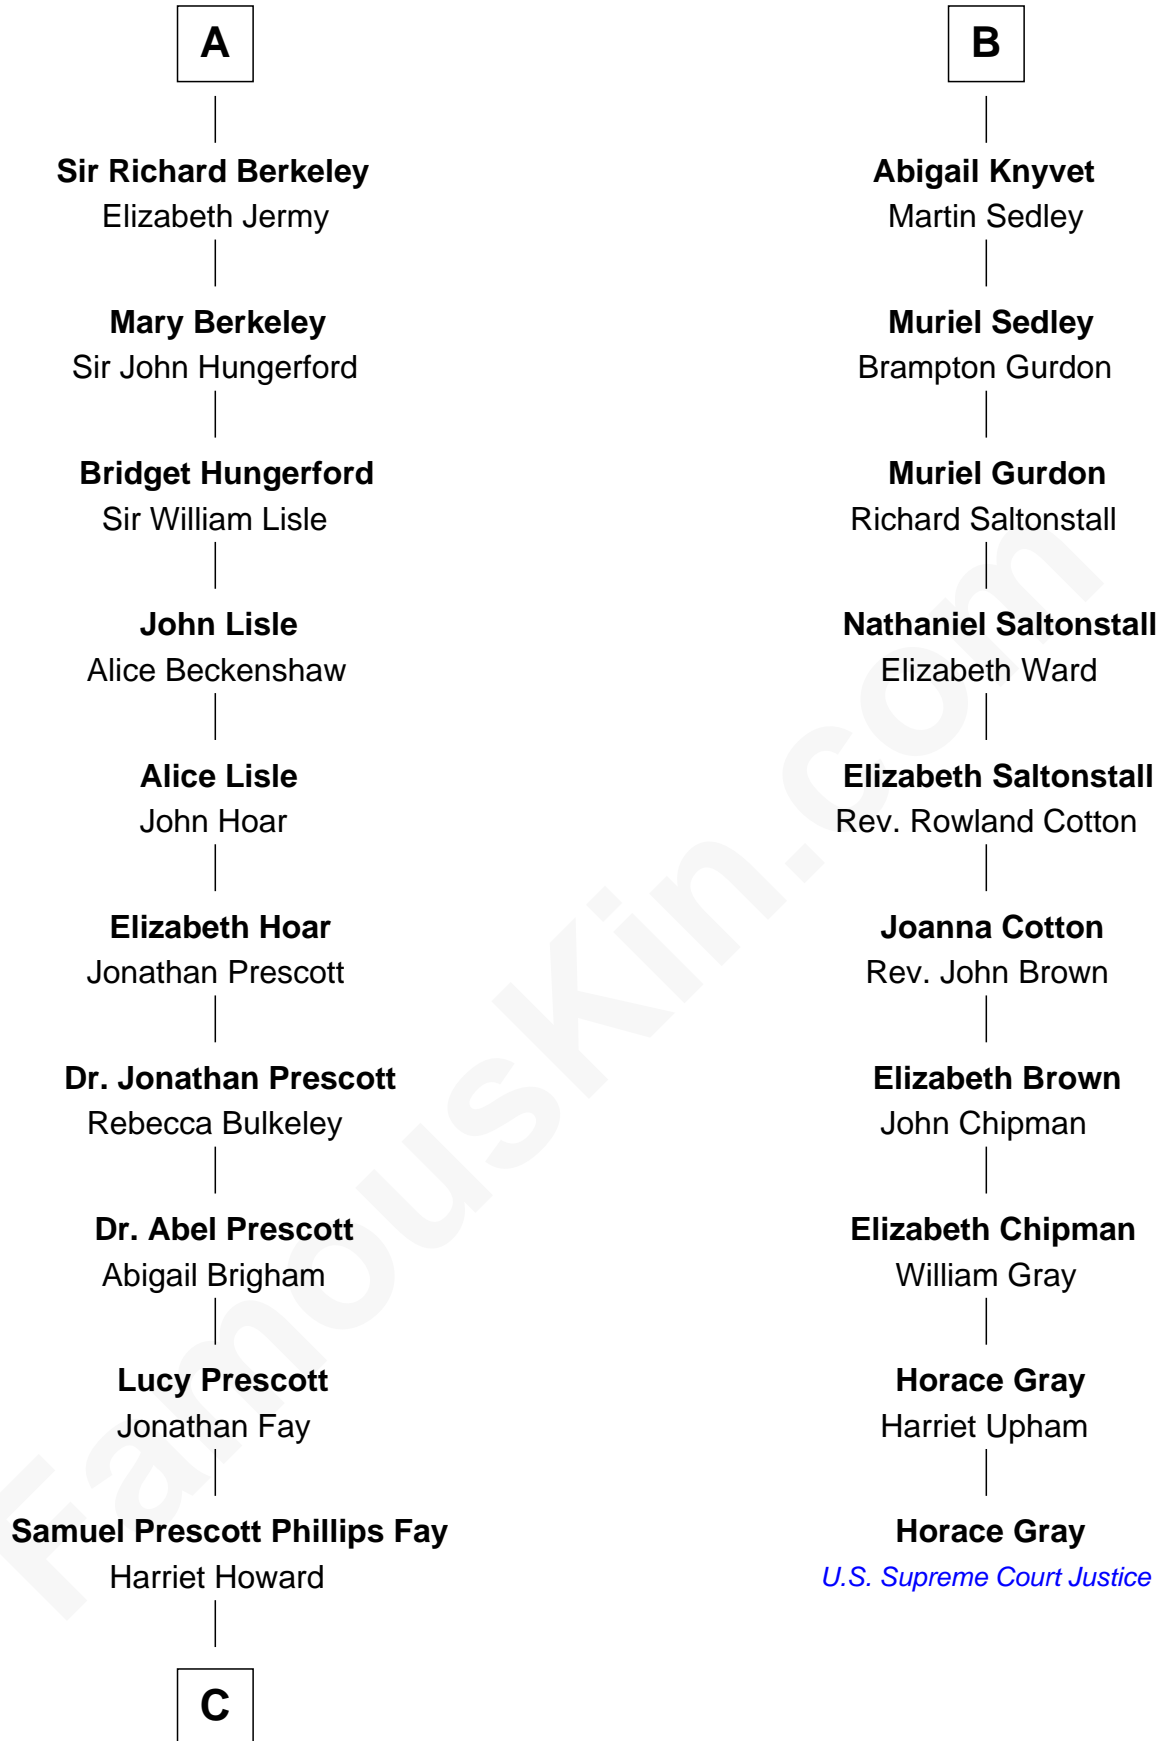

FamousKin.com
Relationship Chart of
George H. W. Bush
41st U.S. President

16th cousin 5 times removed of
Horace Gray
U.S. Supreme Court Justice

C

—
Samuel Howard Fay
Susan Montfort Shellman

—
Harriet Eleanor Fay
Rev. James Smith Bush

—
Samuel Prescott Bush
Flora Sheldon

—
Prescott Sheldon Bush
Dorothy Wear Walker

—
George H. W. Bush
41st U.S. President

FamousKin.com