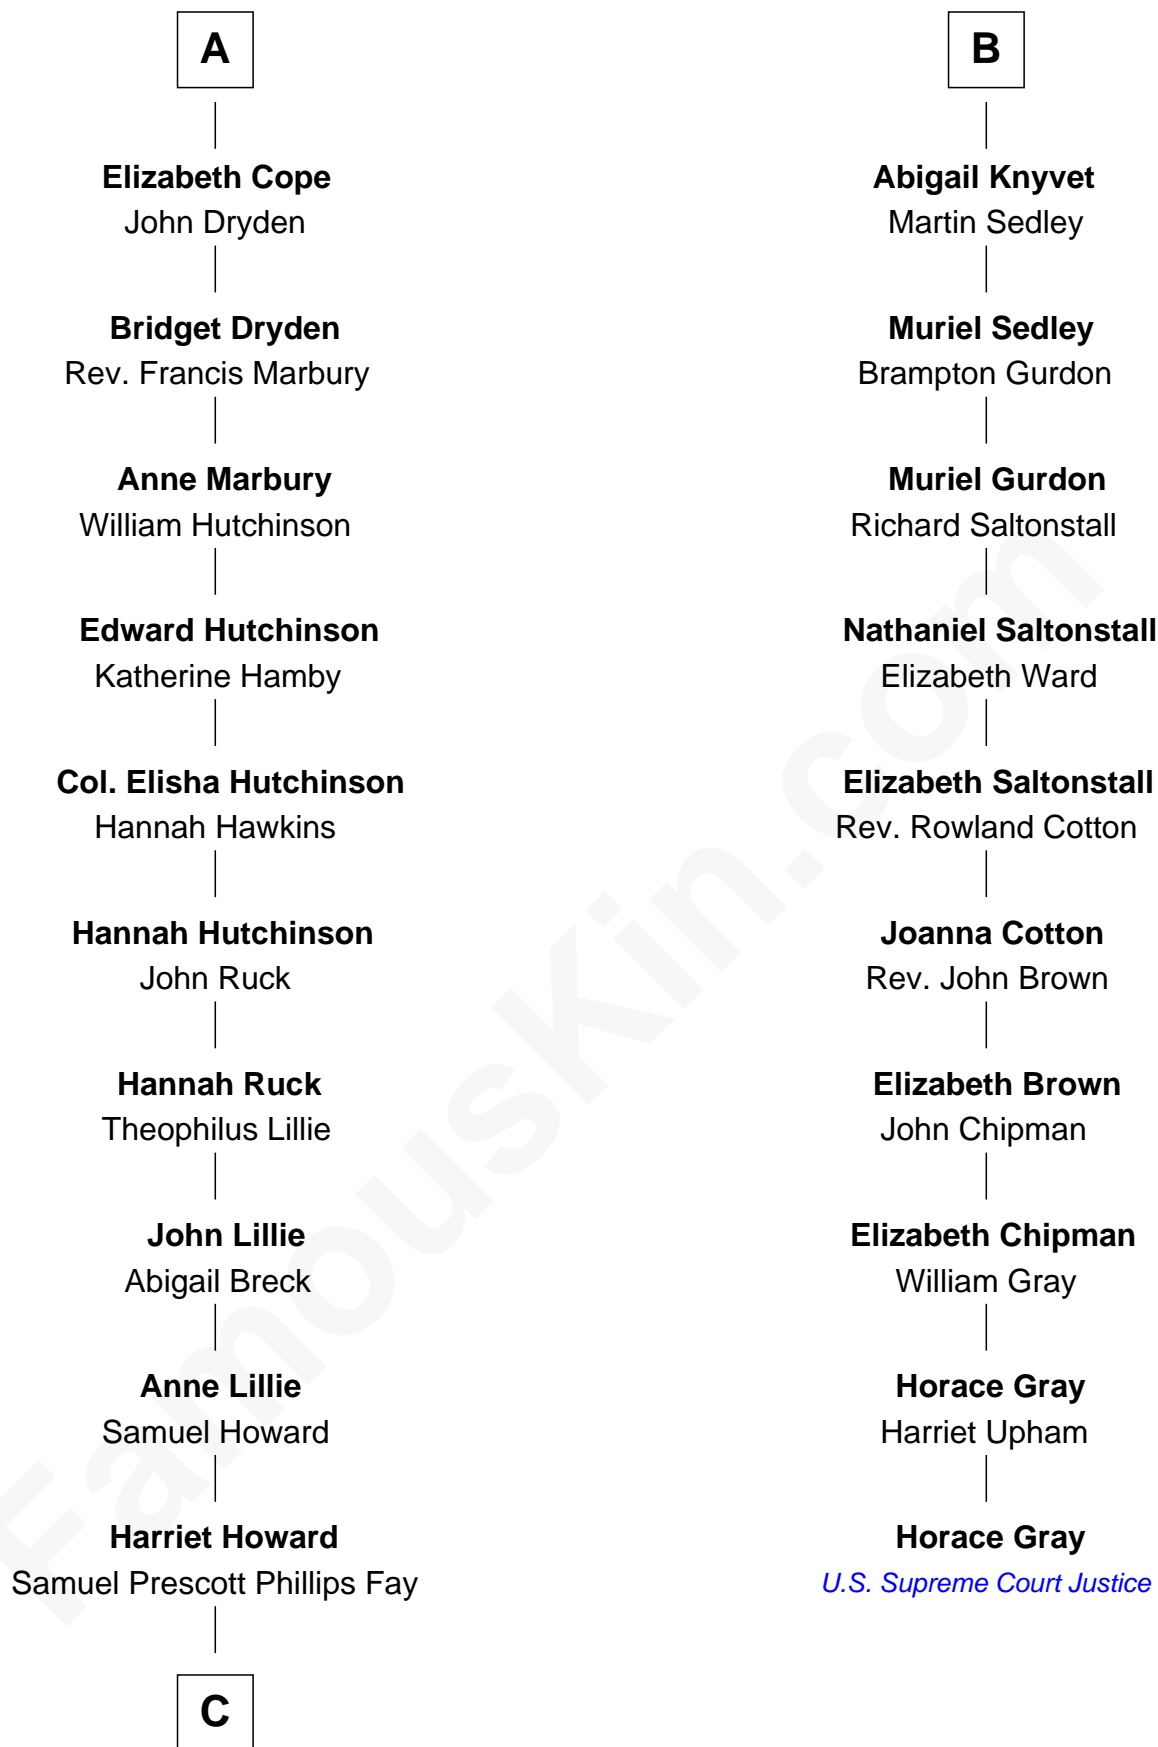

FamousKin.com
Relationship Chart of
George H. W. Bush
41st U.S. President

16th cousin 5 times removed of
Horace Gray
U.S. Supreme Court Justice

C

—
Samuel Howard Fay
Susan Montfort Shellman

—
Harriet Eleanor Fay
Rev. James Smith Bush

—
Samuel Prescott Bush
Flora Sheldon

—
Prescott Sheldon Bush
Dorothy Wear Walker

—
George H. W. Bush
41st U.S. President

FamousKin.com