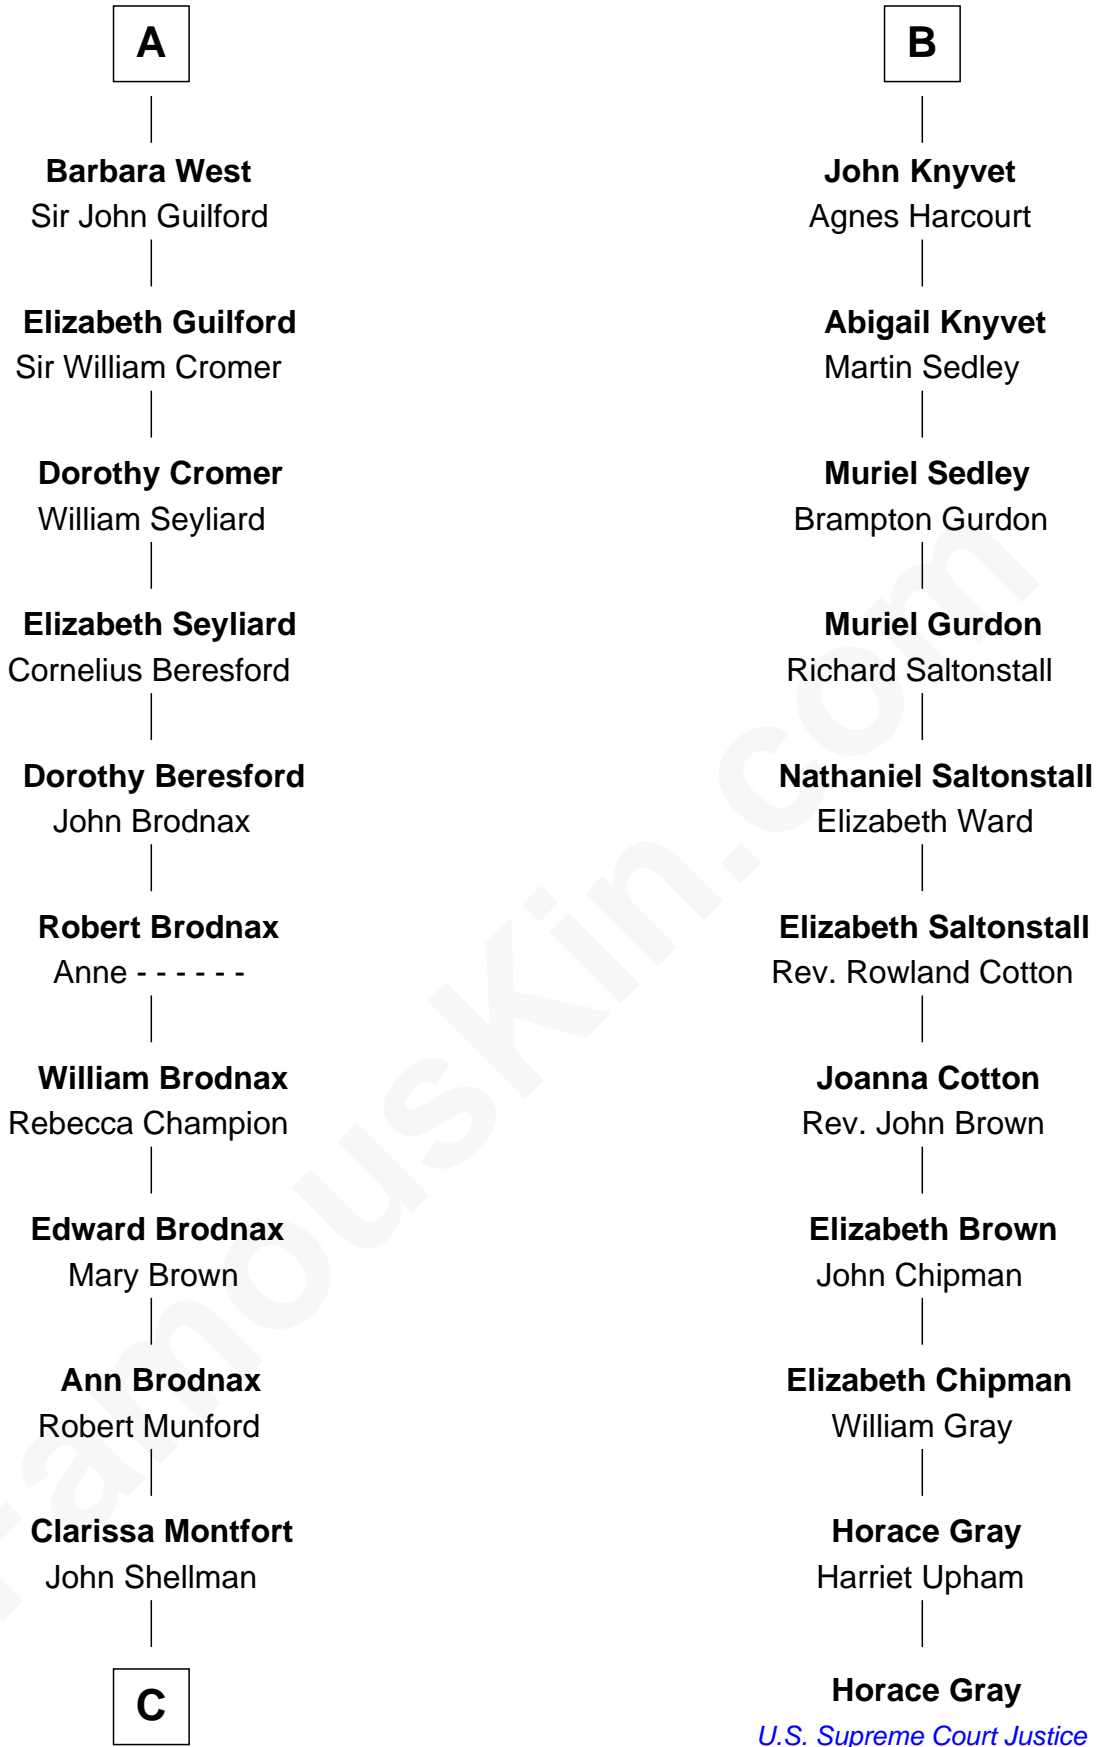

FamousKin.com
Relationship Chart of
George H. W. Bush
41st U.S. President

17th cousin 4 times removed of
Horace Gray
U.S. Supreme Court Justice

C

—
Susan Montfort Shellman

Samuel Howard Fay

—
Harriet Eleanor Fay

Rev. James Smith Bush

—
Samuel Prescott Bush

Flora Sheldon

—
Prescott Sheldon Bush

Dorothy Wear Walker

—
George H. W. Bush

41st U.S. President

FamousKin.com