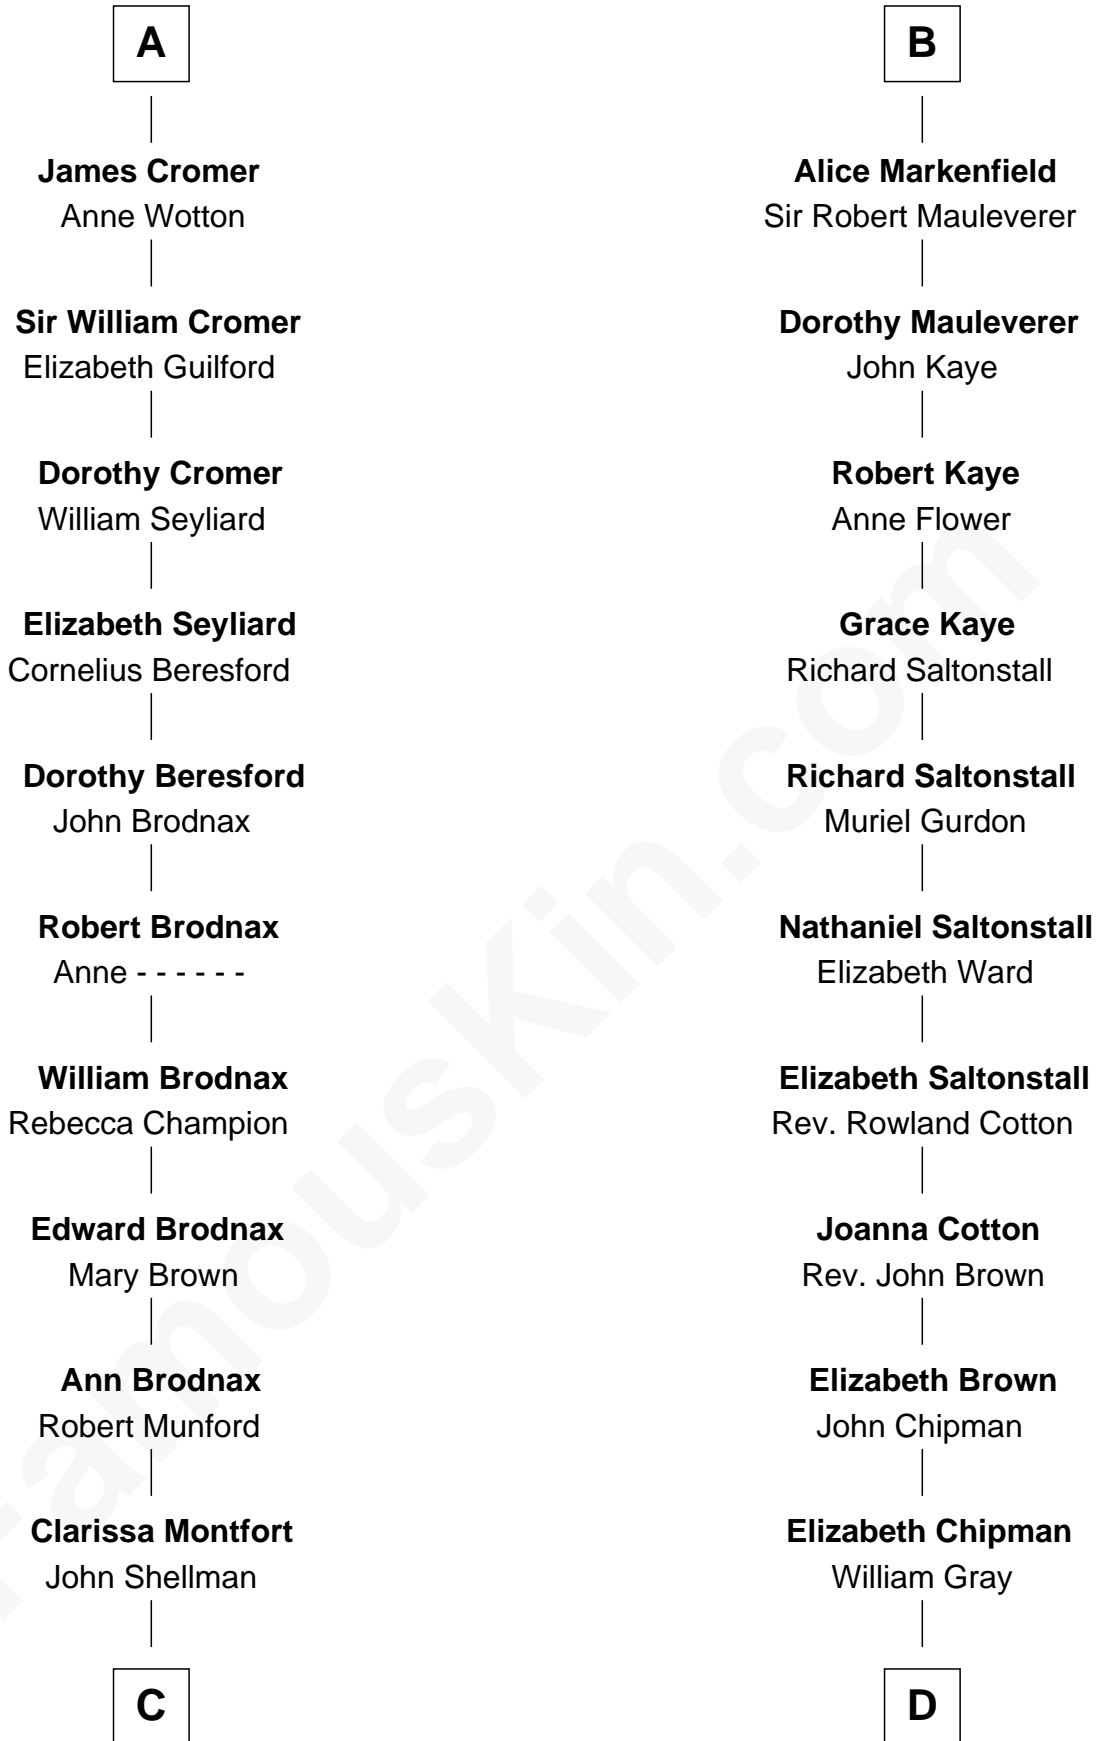

FamousKin.com
Relationship Chart of
George H. W. Bush
41st U.S. President

18th cousin 3 times removed of
Horace Gray
U.S. Supreme Court Justice

C

Susan Montfort Shellman

Samuel Howard Fay

Harriet Eleanor Fay

Rev. James Smith Bush

Samuel Prescott Bush

Flora Sheldon

Prescott Sheldon Bush

Dorothy Wear Walker

George H. W. Bush

41st U.S. President

D

Horace Gray

Harriet Upham

Horace Gray

U.S. Supreme Court Justice

FamousKin.com