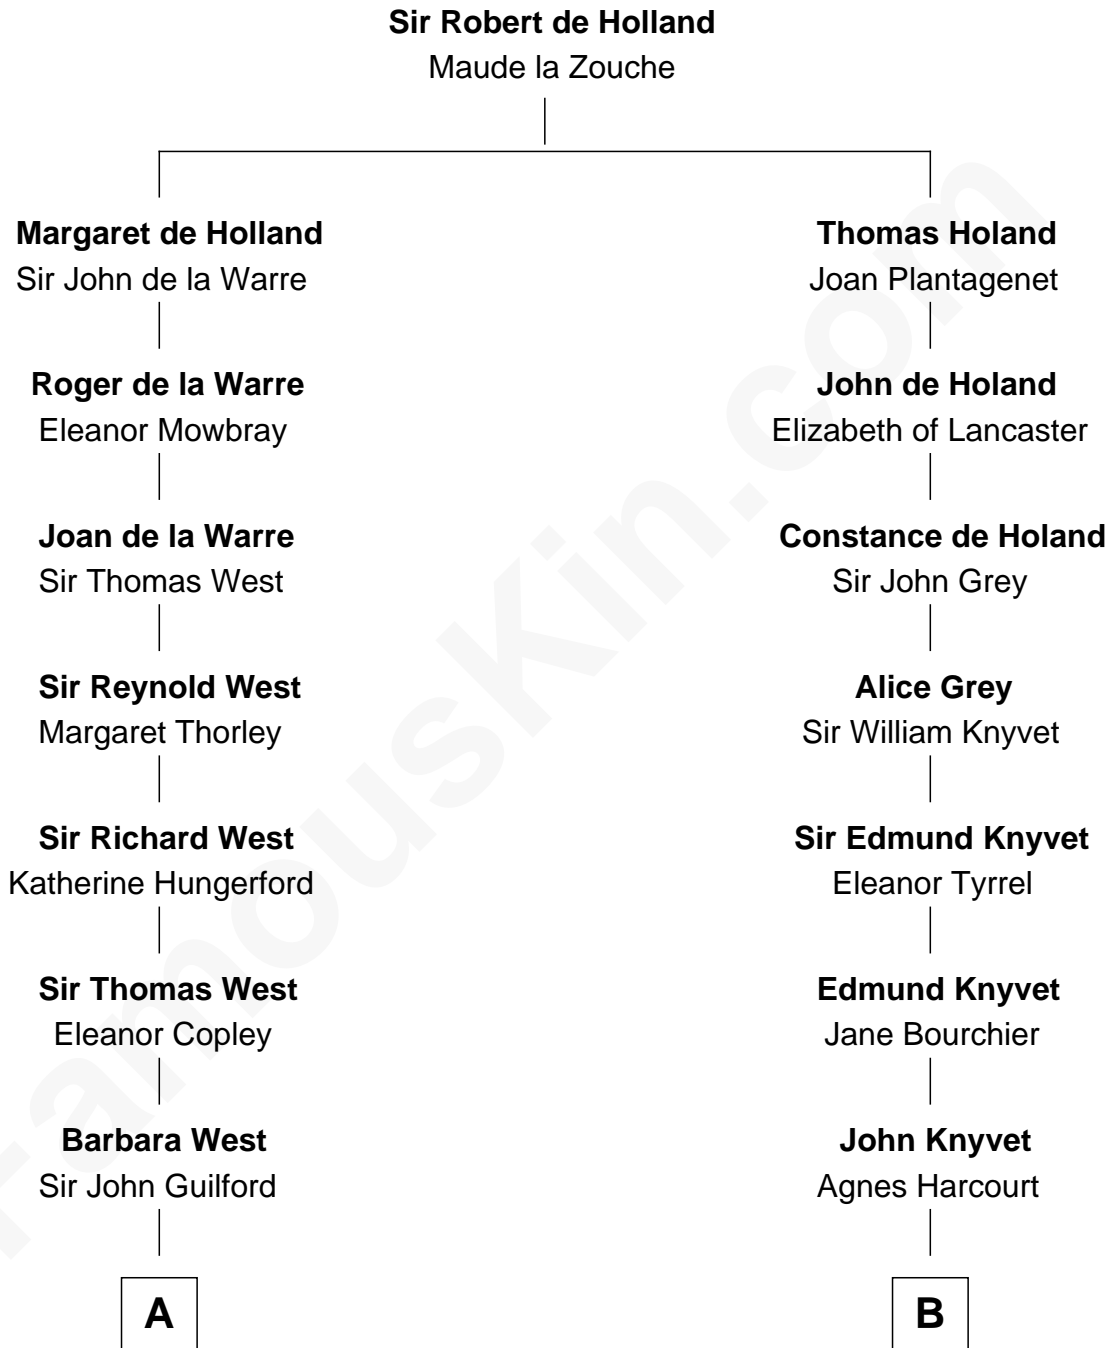

**FamousKin.com**  
**Relationship Chart of**  
**George H. W. Bush**  
*41st U.S. President*

**16th cousin 4 times removed of**  
**Horace Gray**  
*U.S. Supreme Court Justice*

**C**

**Harriet Eleanor Fay**  
Rev. James Smith Bush

**Samuel Prescott Bush**  
Flora Sheldon

**Prescott Sheldon Bush**  
Dorothy Wear Walker

**George H. W. Bush**  
*41st U.S. President*

FamousKin.com