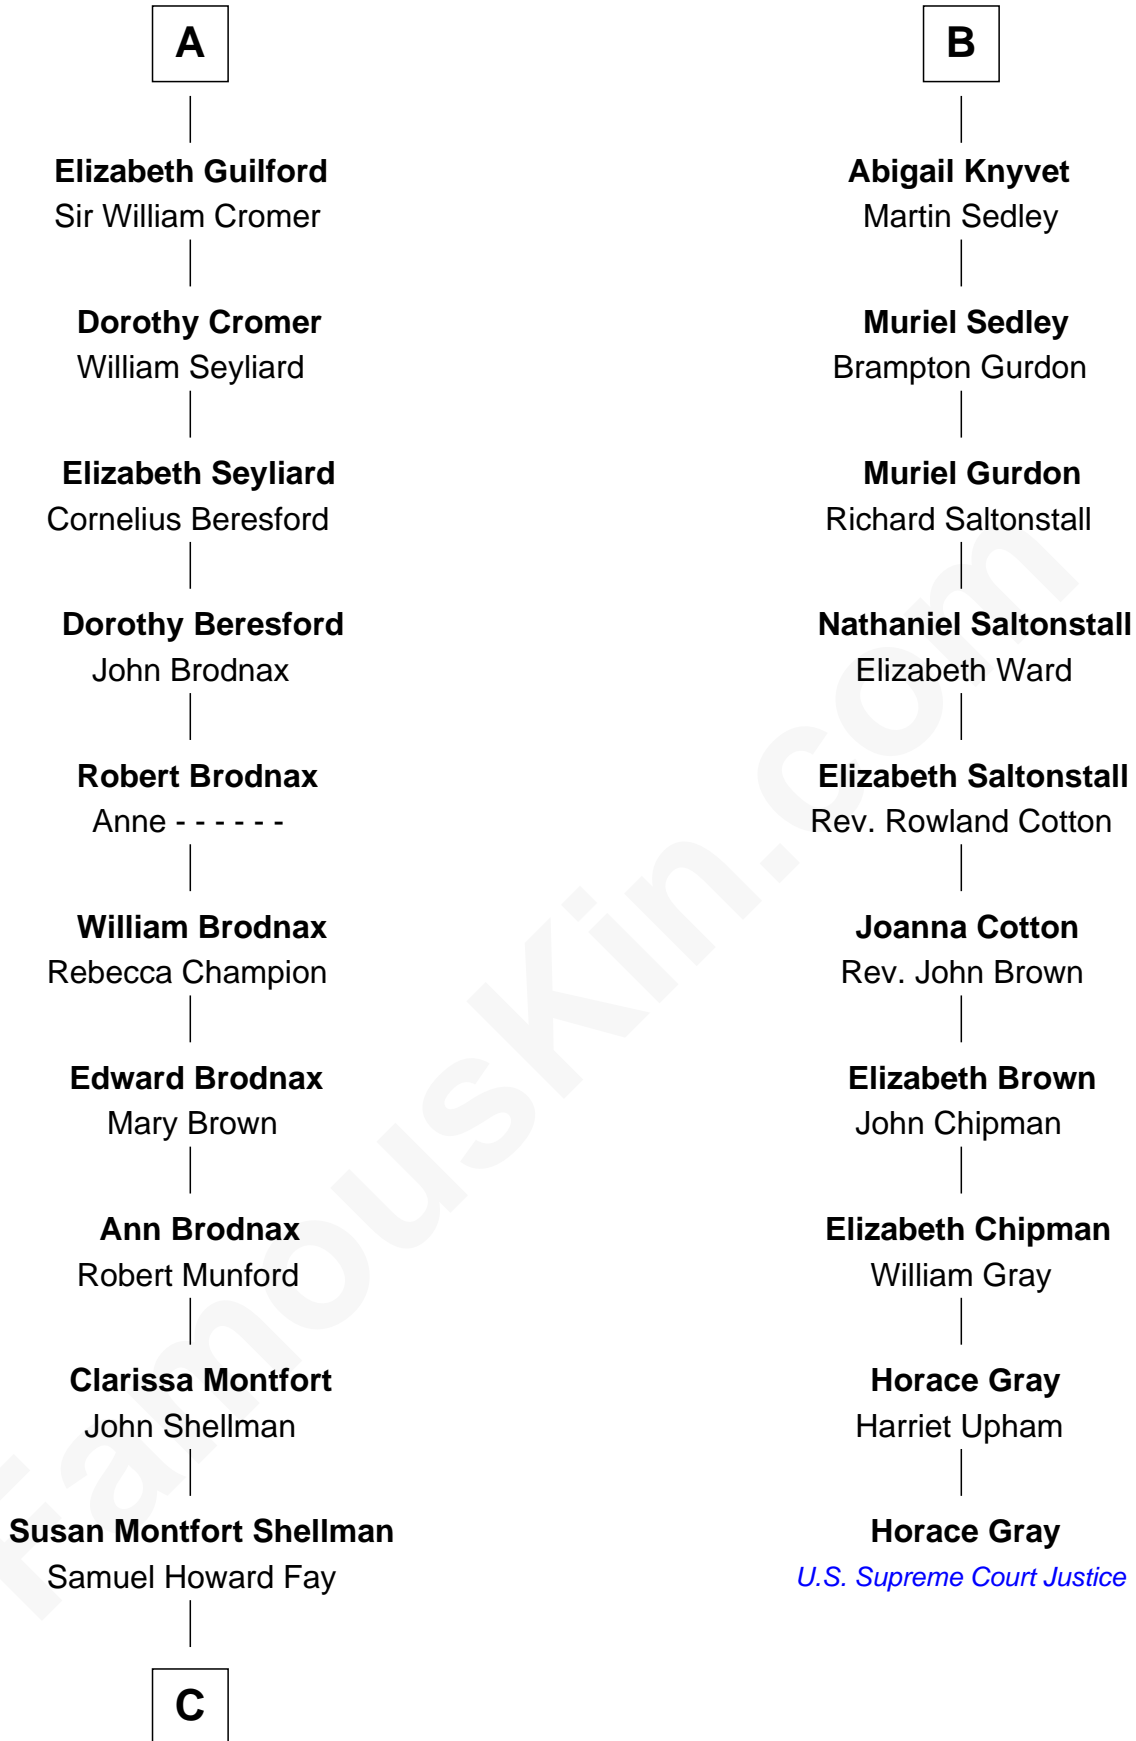

**FamousKin.com**  
**Relationship Chart of**  
**George H. W. Bush**  
*41st U.S. President*

**16th cousin 4 times removed of**  
**Horace Gray**  
*U.S. Supreme Court Justice*

**C**

**Harriet Eleanor Fay**  
Rev. James Smith Bush

**Samuel Prescott Bush**  
Flora Sheldon

**Prescott Sheldon Bush**  
Dorothy Wear Walker

**George H. W. Bush**  
*41st U.S. President*

FamousKin.com