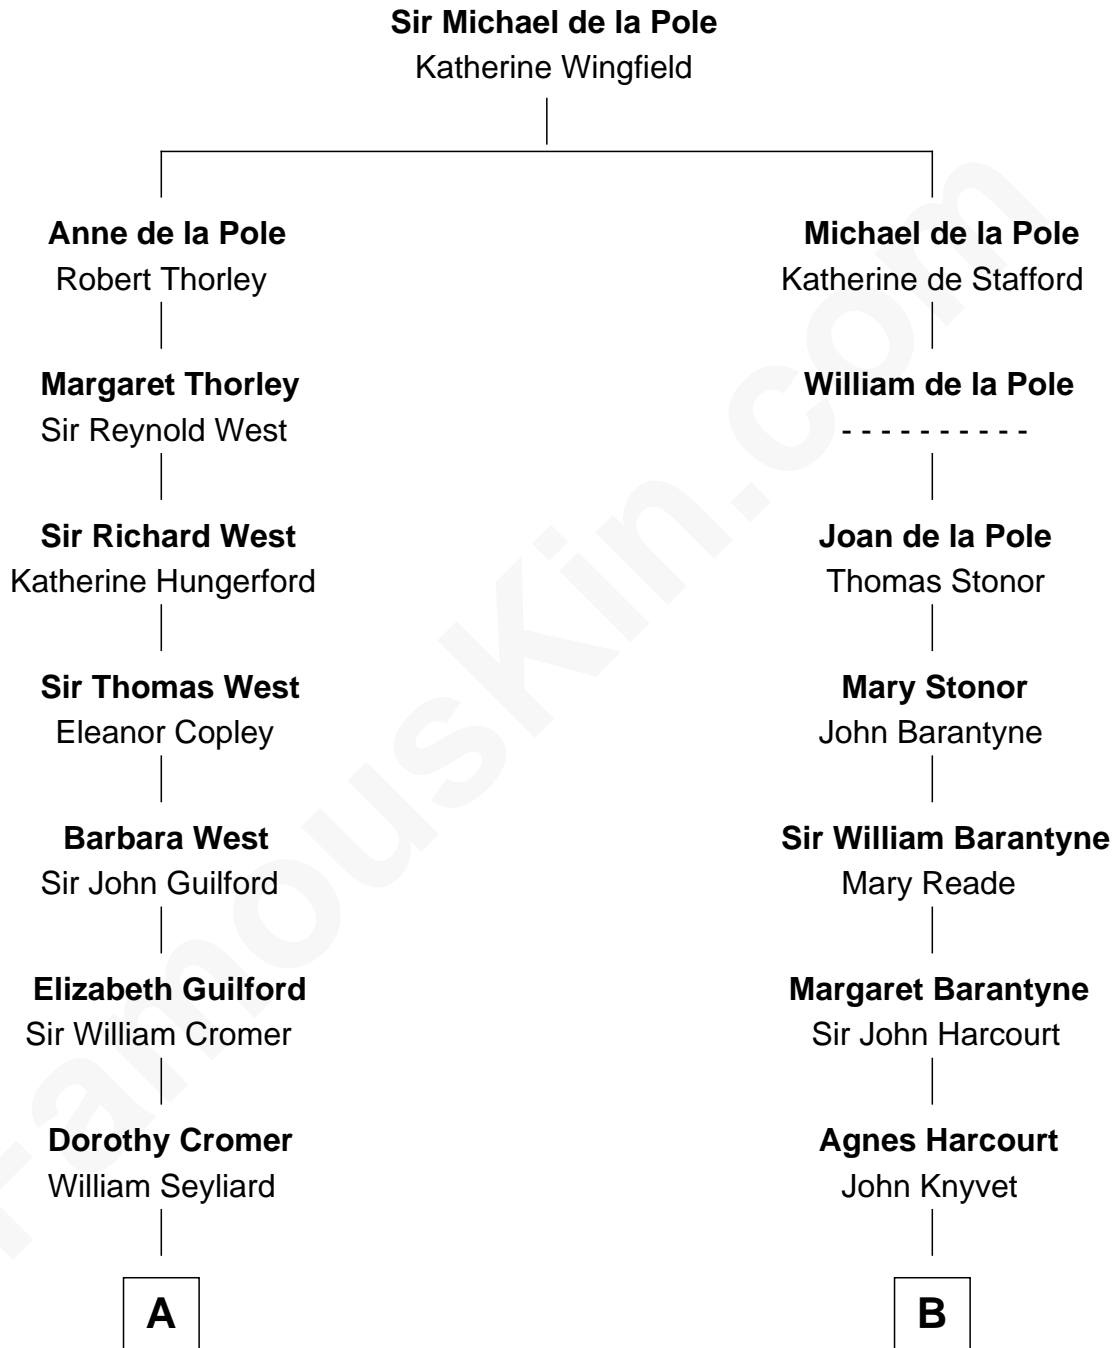

FamousKin.com
Relationship Chart of
George H. W. Bush
41st U.S. President

16th cousin 2 times removed of
Horace Gray
U.S. Supreme Court Justice

C

—
Prescott Sheldon Bush

Dorothy Wear Walker

—
George H. W. Bush

41st U.S. President

FamousKin.com