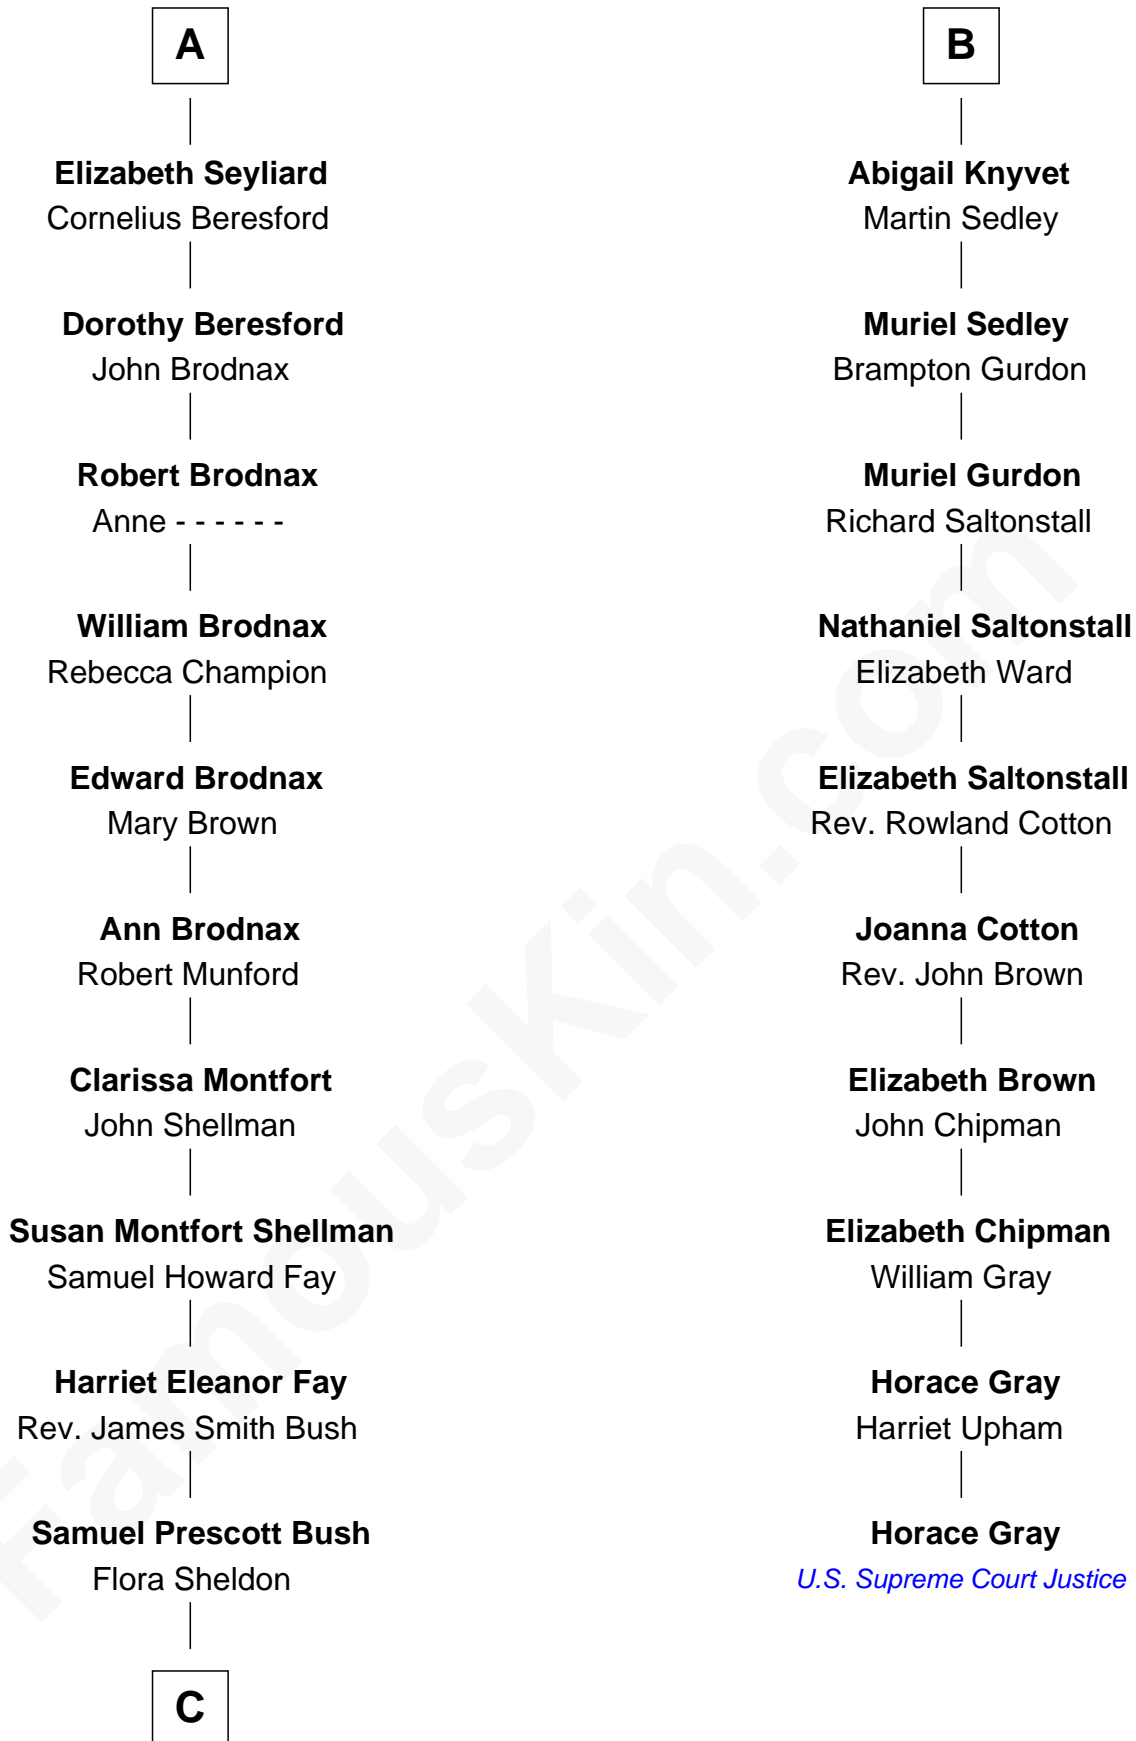

FamousKin.com
Relationship Chart of
George H. W. Bush
41st U.S. President

16th cousin 2 times removed of
Horace Gray
U.S. Supreme Court Justice

C

—
Prescott Sheldon Bush

Dorothy Wear Walker

—
George H. W. Bush

41st U.S. President

FamousKin.com