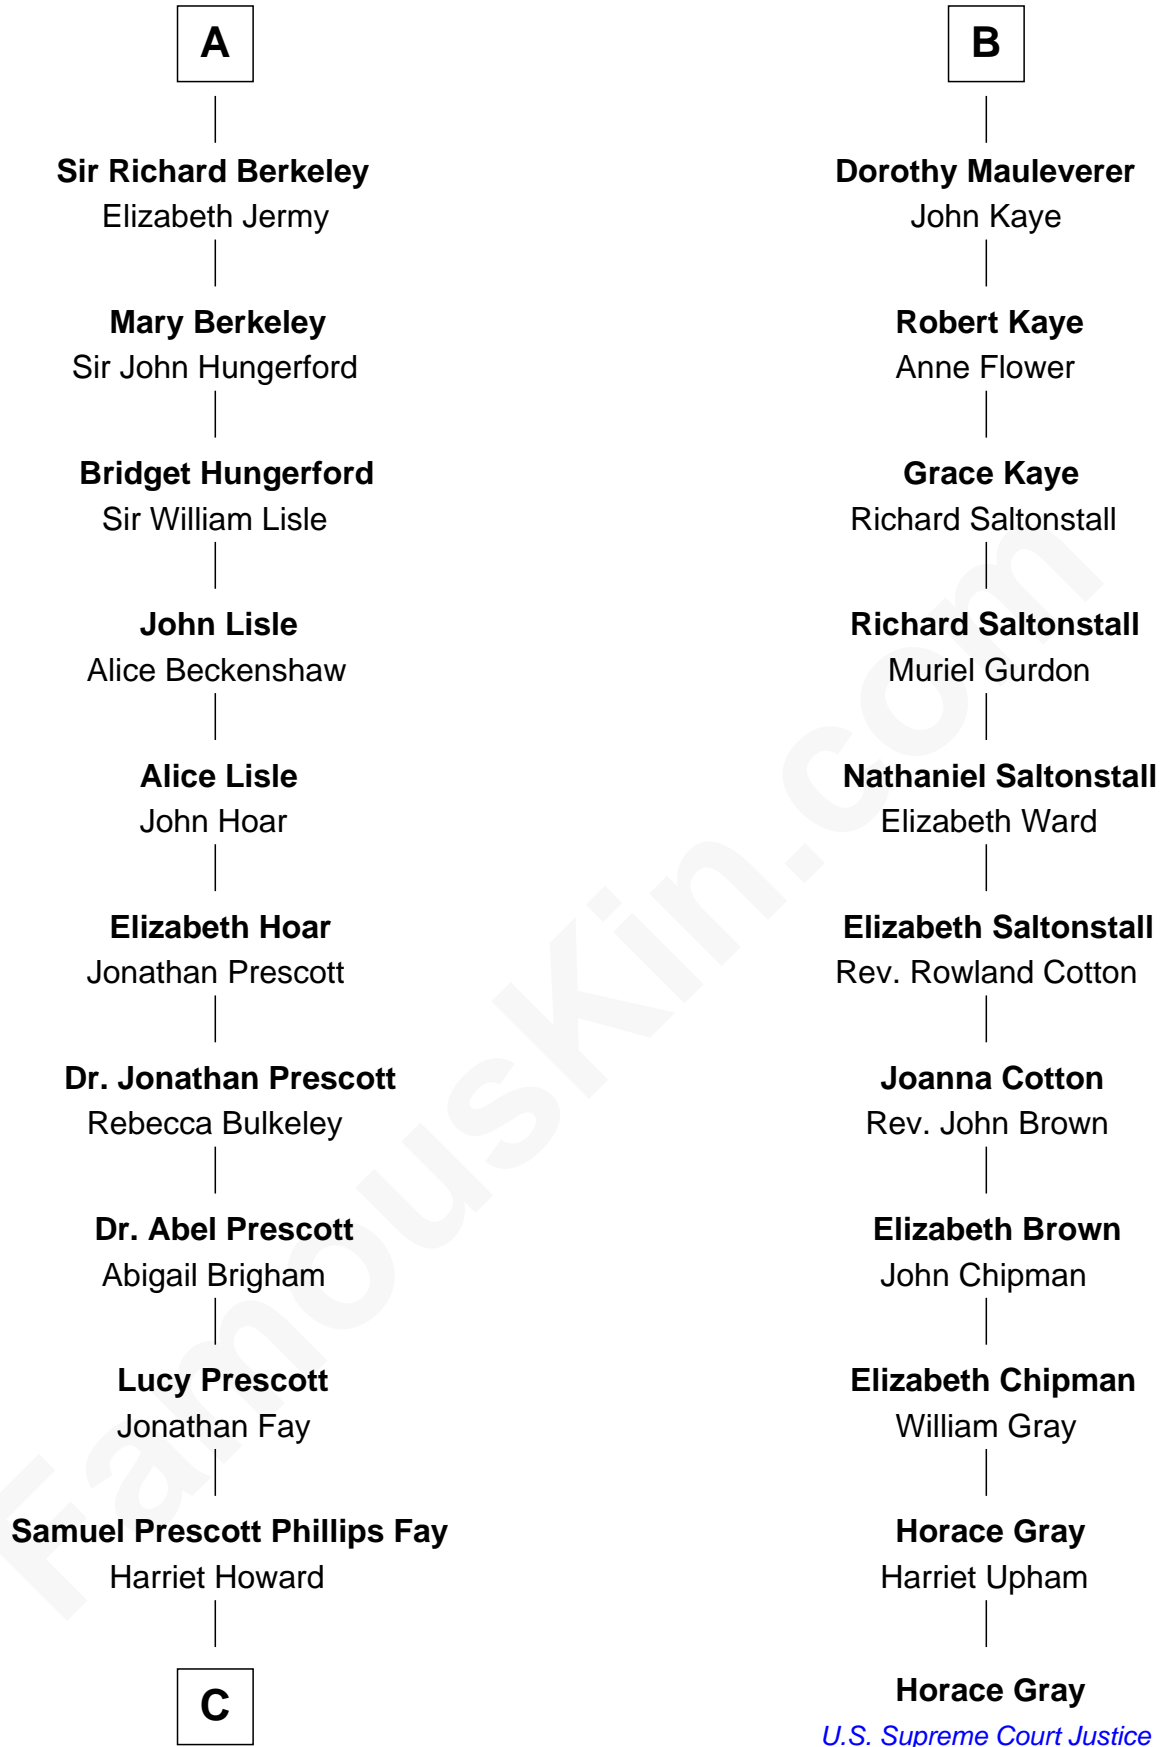

FamousKin.com
Relationship Chart of
George H. W. Bush
41st U.S. President

17th cousin 4 times removed of
Horace Gray
U.S. Supreme Court Justice

Sir Maurice de Berkeley
 Eve la Zouche

C

—
Samuel Howard Fay
Susan Montfort Shellman

—
Harriet Eleanor Fay
Rev. James Smith Bush

—
Samuel Prescott Bush
Flora Sheldon

—
Prescott Sheldon Bush
Dorothy Wear Walker

—
George H. W. Bush
41st U.S. President

FamousKin.com