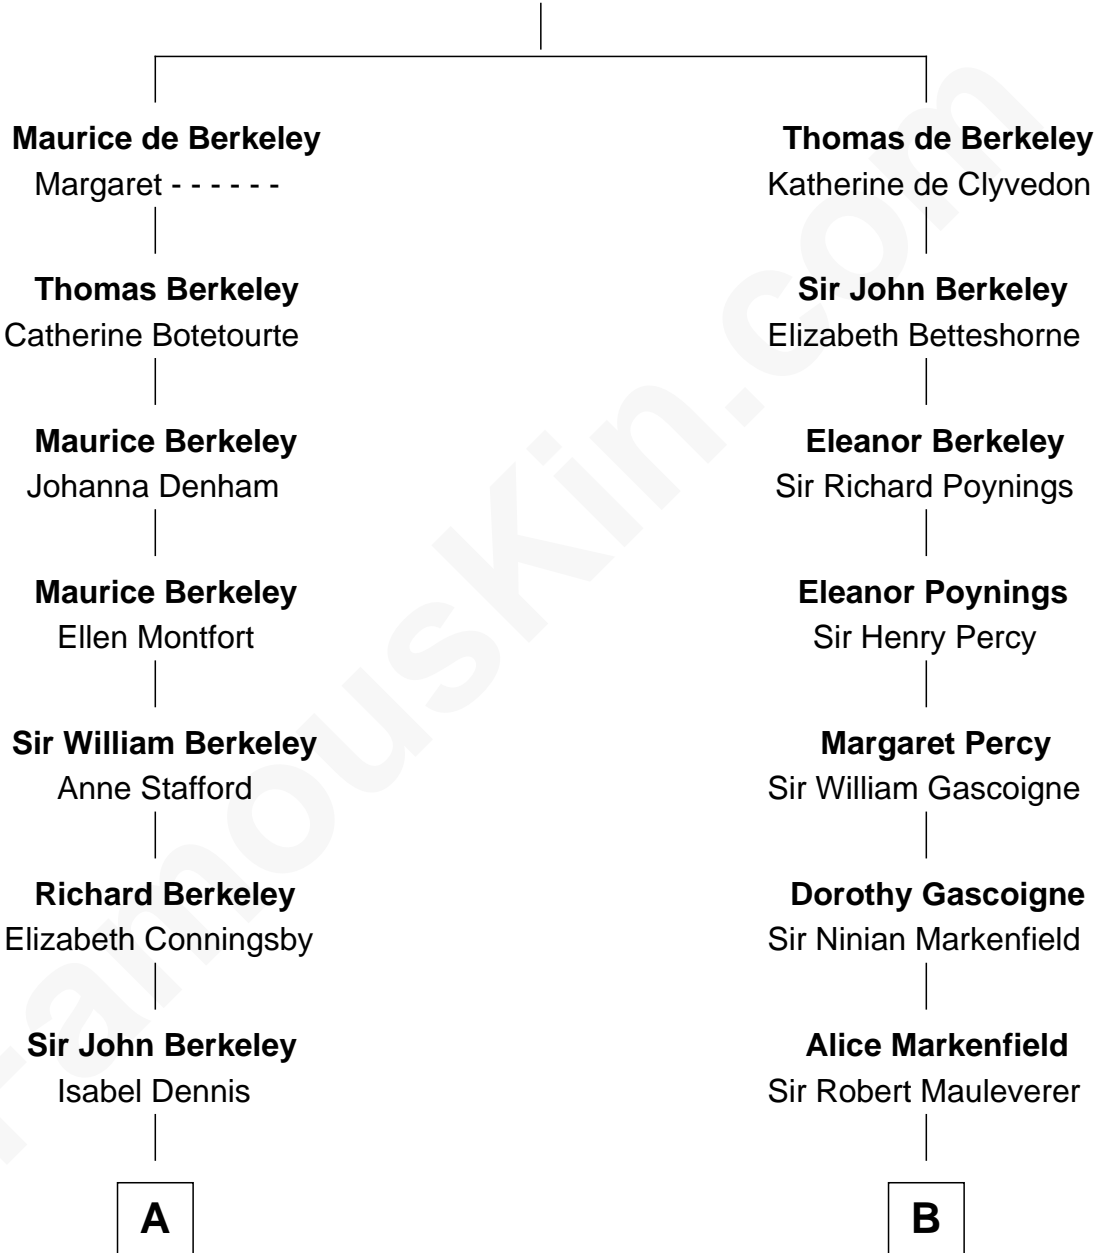

FamousKin.com
Relationship Chart of
George H. W. Bush
41st U.S. President

17th cousin 4 times removed of
Horace Gray
U.S. Supreme Court Justice

Sir Maurice de Berkeley
 Eve la Zouche

C

—
Samuel Howard Fay
Susan Montfort Shellman

—
Harriet Eleanor Fay
Rev. James Smith Bush

—
Samuel Prescott Bush
Flora Sheldon

—
Prescott Sheldon Bush
Dorothy Wear Walker

—
George H. W. Bush
41st U.S. President

FamousKin.com