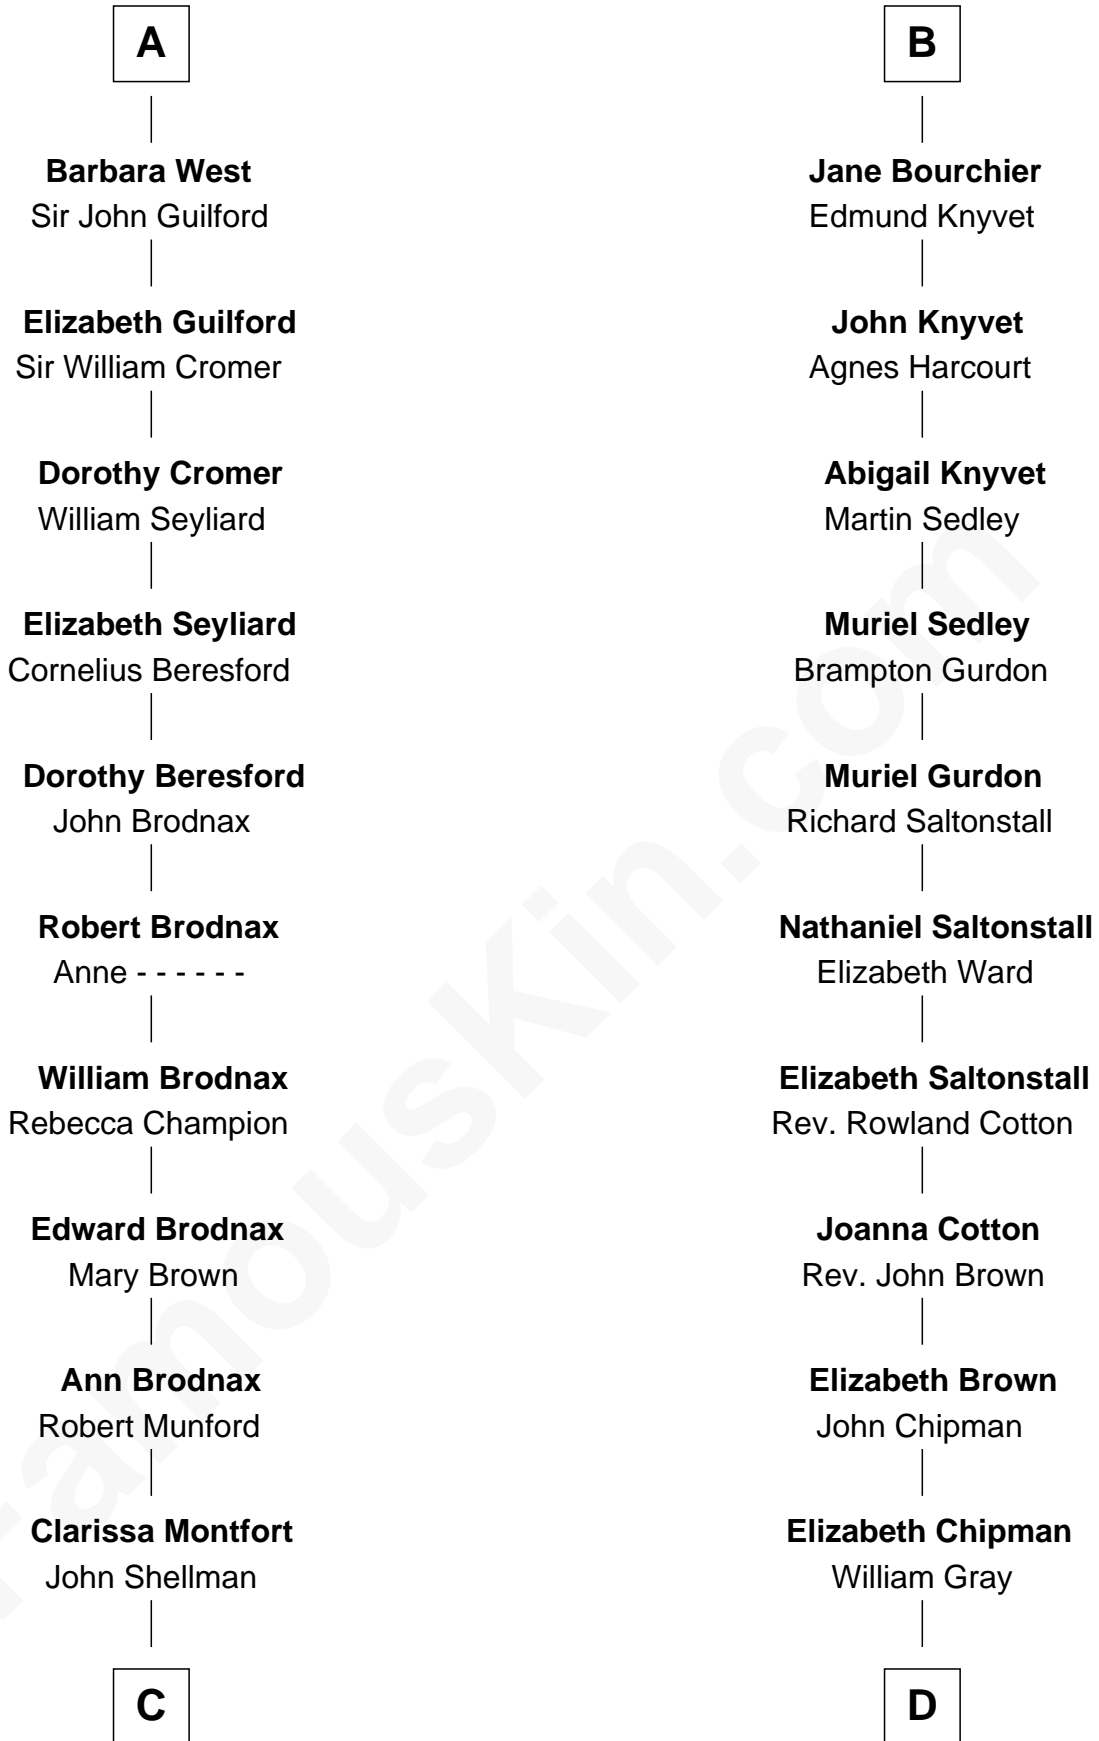

FamousKin.com
Relationship Chart of
George H. W. Bush
41st U.S. President

18th cousin 3 times removed of
Horace Gray
U.S. Supreme Court Justice

William de Braiose

C

Susan Montfort Shellman

Samuel Howard Fay

Harriet Eleanor Fay

Rev. James Smith Bush

Samuel Prescott Bush

Flora Sheldon

Prescott Sheldon Bush

Dorothy Wear Walker

George H. W. Bush

41st U.S. President