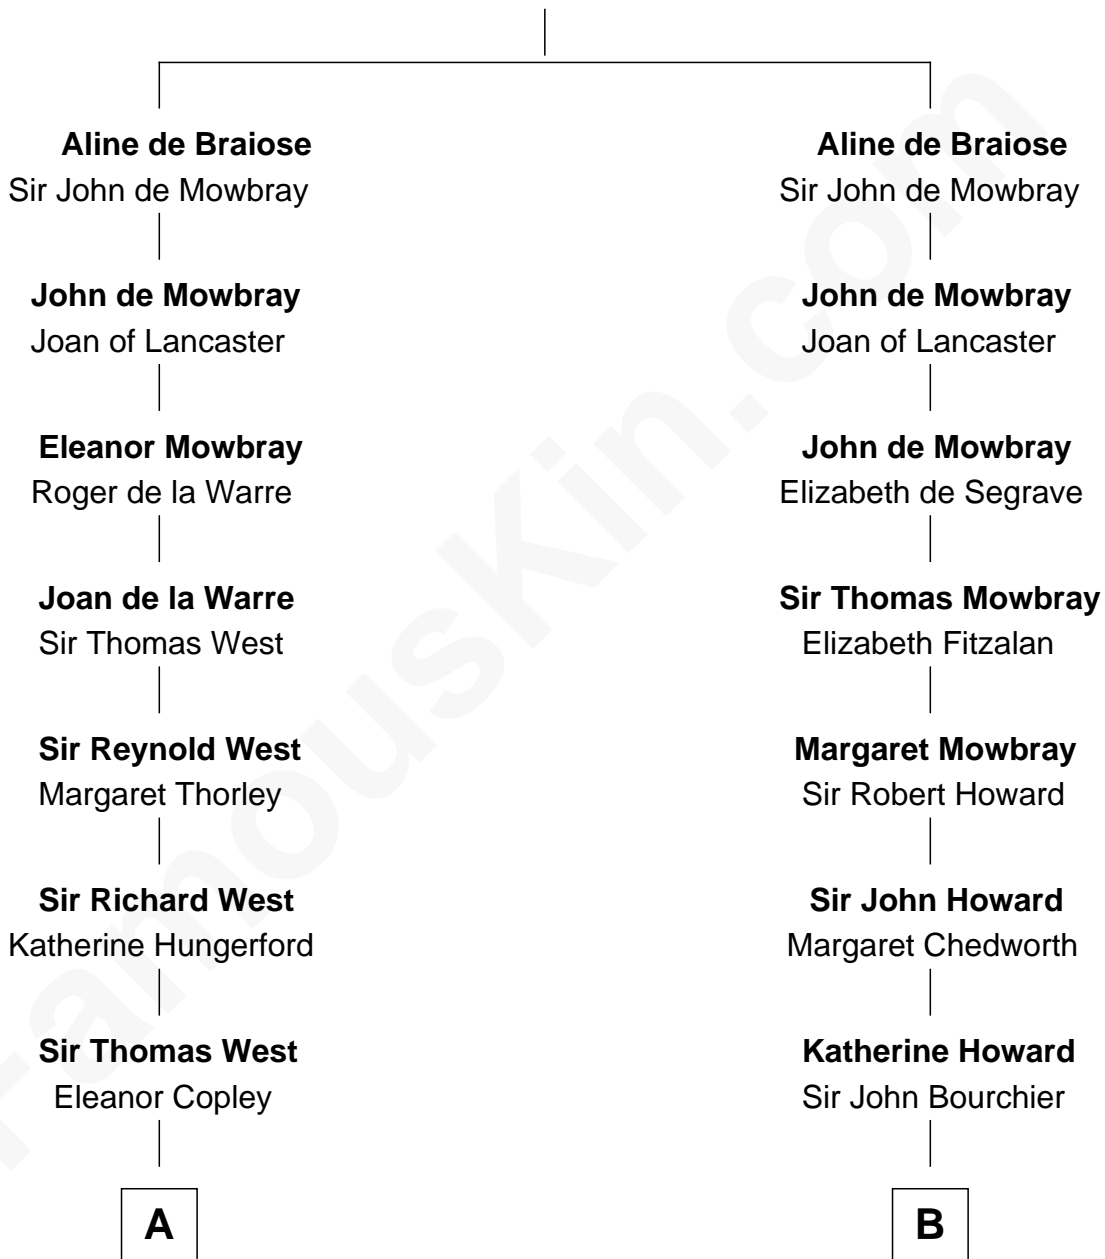

FamousKin.com
Relationship Chart of
George H. W. Bush
41st U.S. President

18th cousin 3 times removed of
Horace Gray
U.S. Supreme Court Justice

William de Braiose

C

Susan Montfort Shellman

Samuel Howard Fay

Harriet Eleanor Fay

Rev. James Smith Bush

Samuel Prescott Bush

Flora Sheldon

Prescott Sheldon Bush

Dorothy Wear Walker

George H. W. Bush

41st U.S. President

D

Horace Gray

Harriet Upham

Horace Gray

U.S. Supreme Court Justice

FamousKin.com