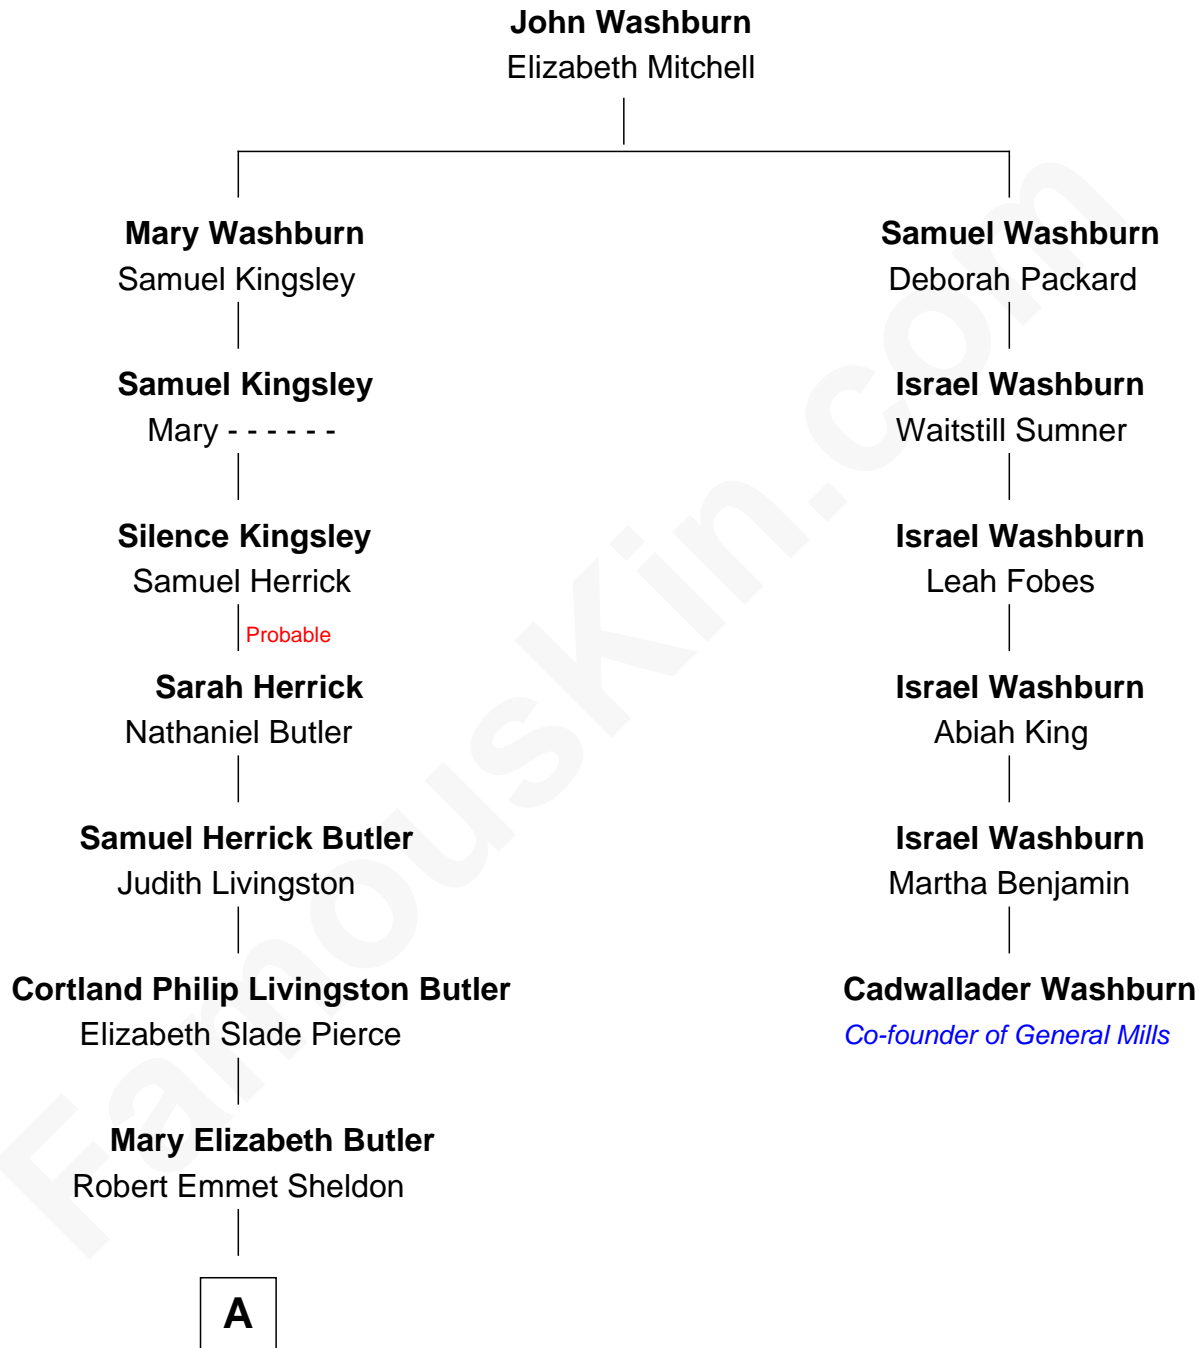

FamousKin.com
Relationship Chart of
George H. W. Bush
41st U.S. President

5th cousin 4 times removed of

Cadwallader Washburn

Co-founder of General Mills and 11th Governor of Wisconsin

A

—
Flora Sheldon
Samuel Prescott Bush

—
Prescott Sheldon Bush
Dorothy Wear Walker

—
George H. W. Bush
41st U.S. President

FamousKin.com