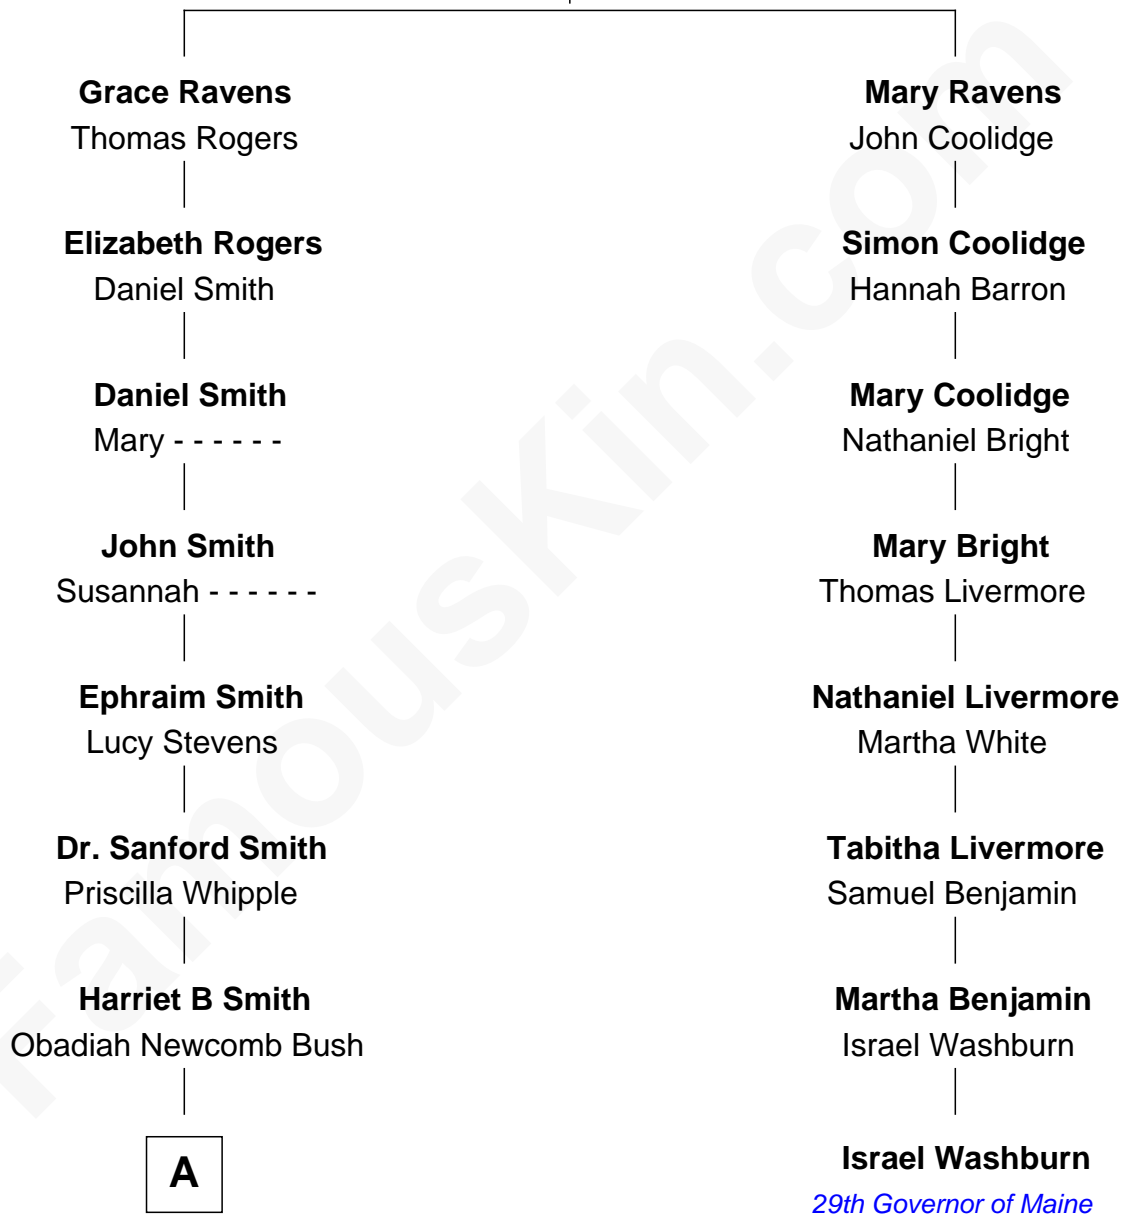

# FamousKin.com Relationship Chart of

**George H. W. Bush**

*41st U.S. President*

7th cousin 3 times removed of

**Israel Washburn**

*29th Governor of Maine*

**Rev. Richard Ravens**

Elizabeth Hedge

**A**

Rev. James Smith Bush

Harriet Eleanor Fay

Samuel Prescott Bush

Flora Sheldon

Prescott Sheldon Bush

Dorothy Wear Walker

George H. W. Bush

*41st U.S. President*

FamousKin.com