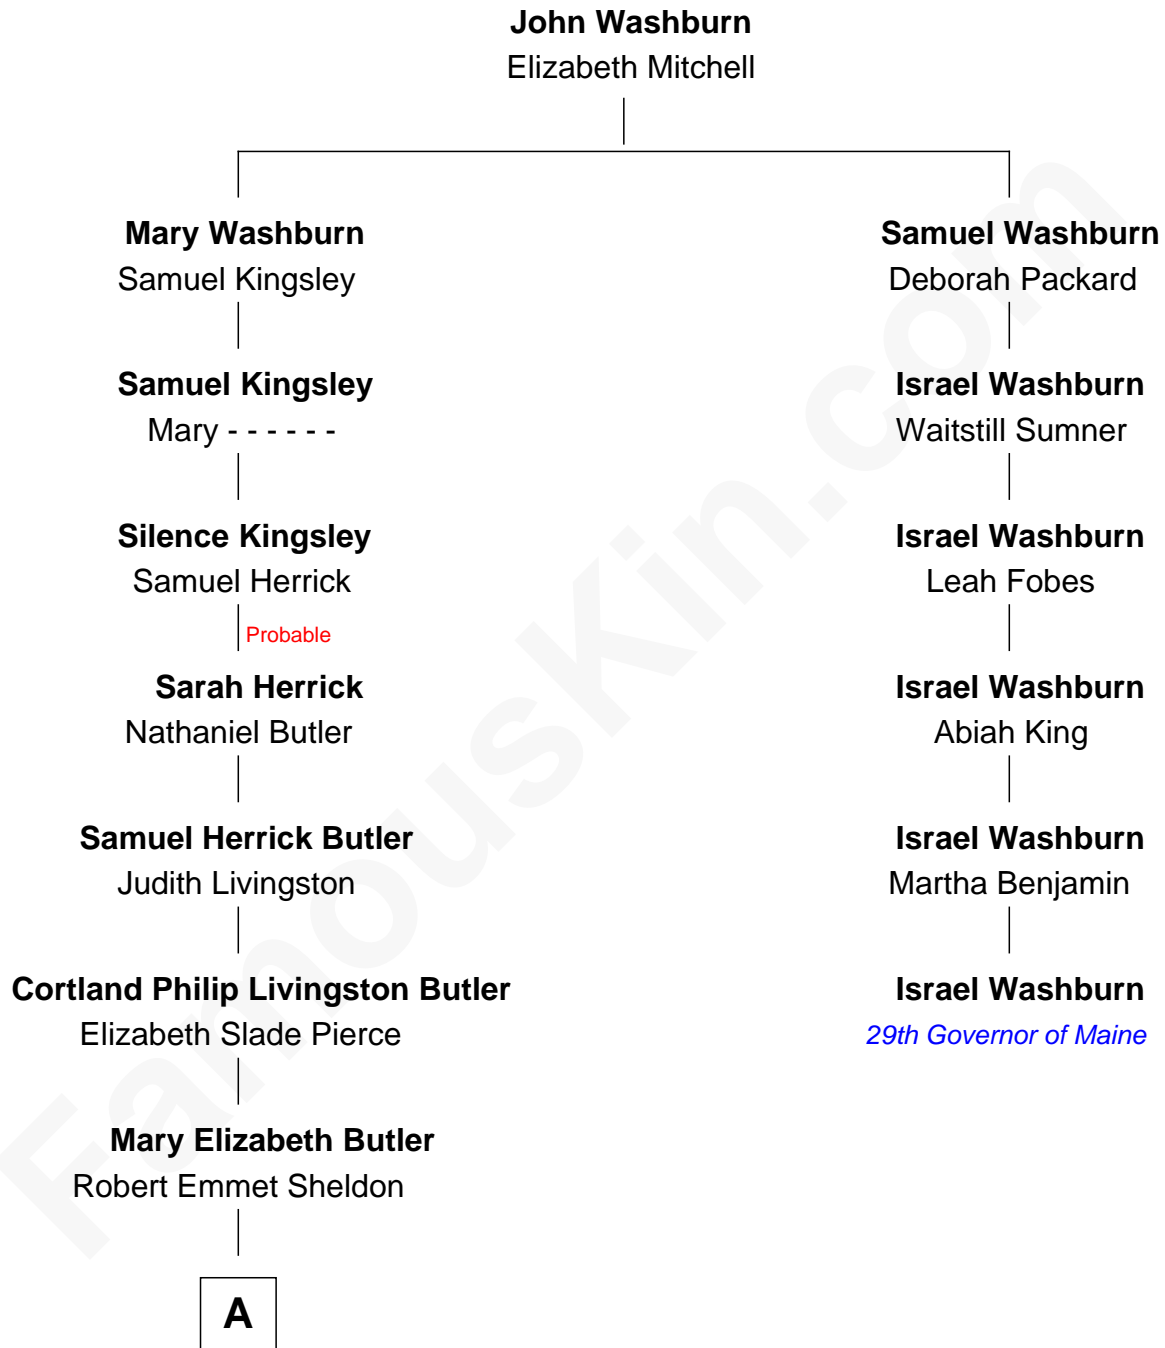

FamousKin.com Relationship Chart of

George H. W. Bush

41st U.S. President

5th cousin 4 times removed of

Israel Washburn

29th Governor of Maine

A

—
Flora Sheldon
Samuel Prescott Bush

—
Prescott Sheldon Bush
Dorothy Wear Walker

—
George H. W. Bush
41st U.S. President

FamousKin.com