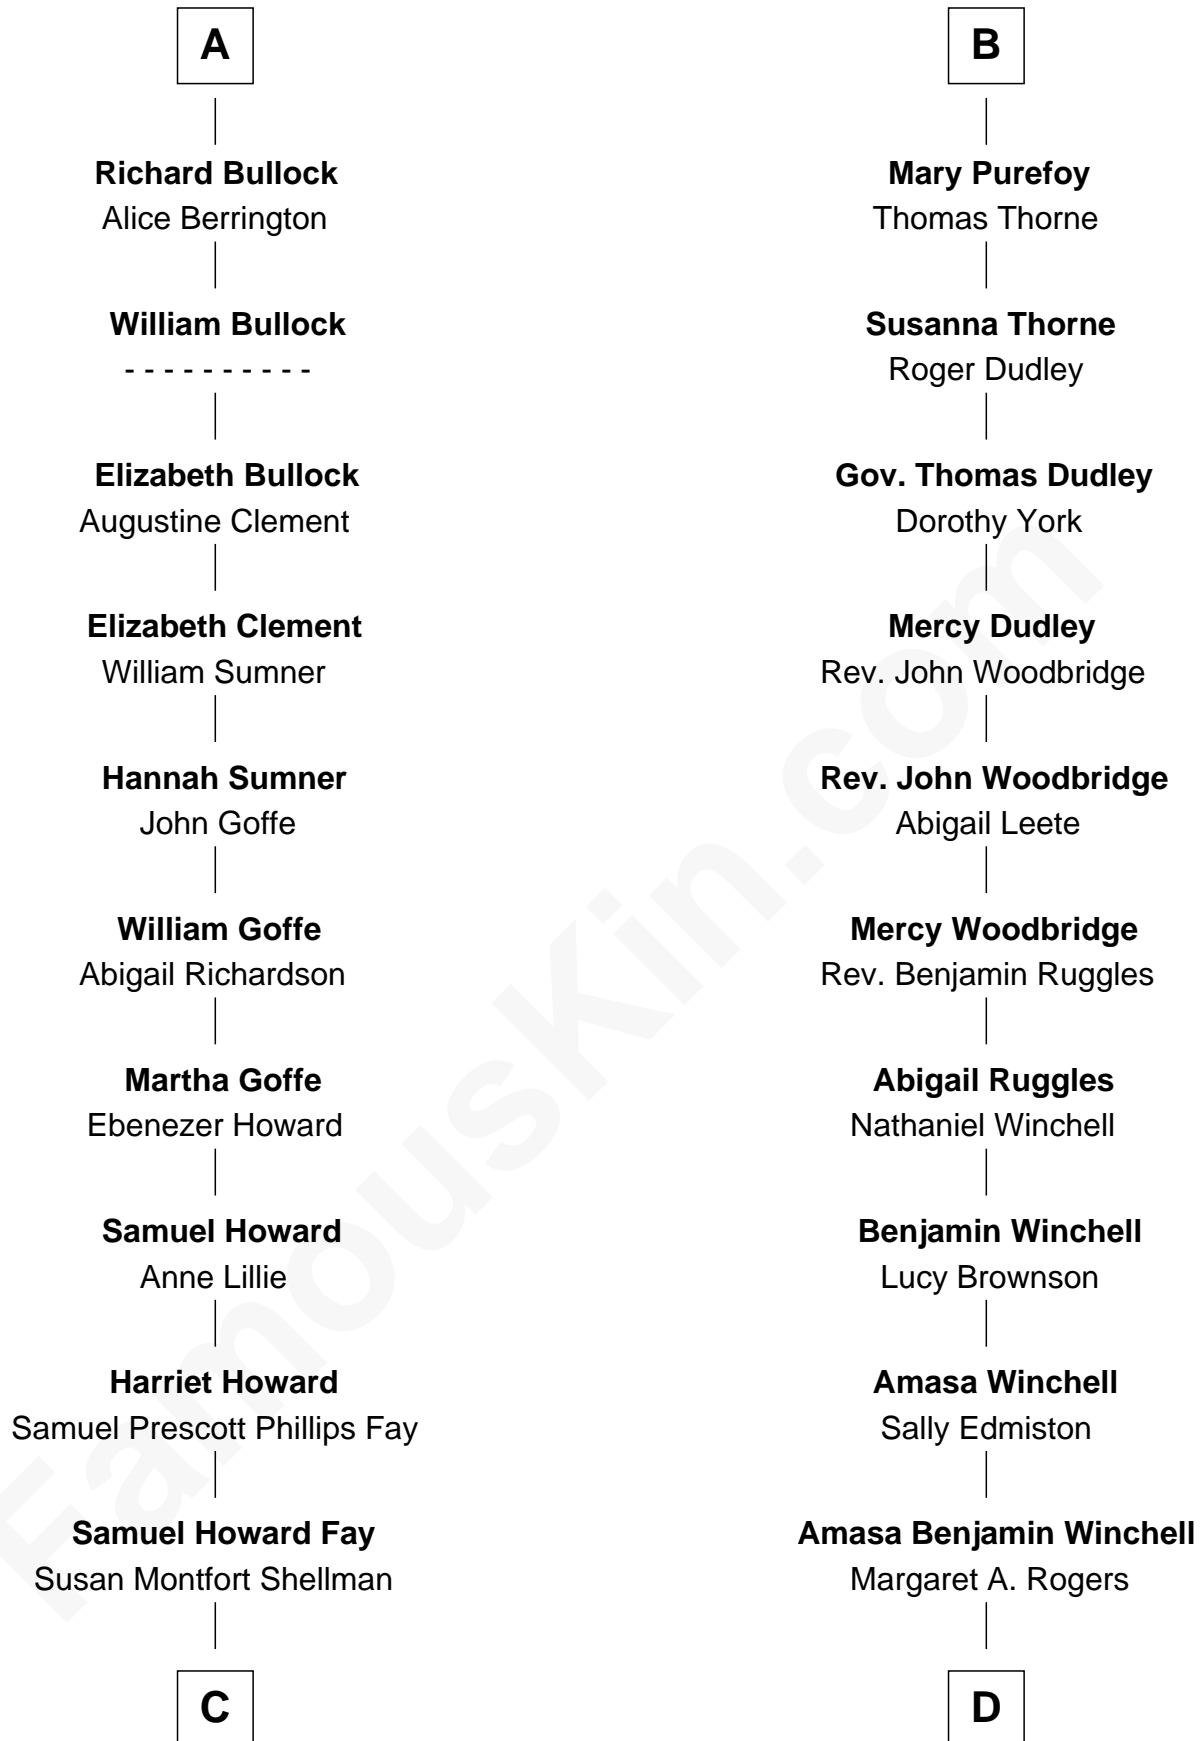

FamousKin.com
Relationship Chart of
George H. W. Bush
41st U.S. President

20th cousin 1 time removed of

Anna Faris
TV and Movie Actress

Sir John Howard
 Alice de Bois

Sir Robert Howard
 Margaret de Scales

Joan Howard
 Sir Peter de Brewes

Sir John Howard
 Margaret de Plaiz

Beatrice Brewes
 Sir Hugh Shirley

Sir John Howard
 Joan Walton

Sir Ralph Shirley
 Joan Basset

Elizabeth Howard
 Sir John de Vere

Beatrice Shirley
 John Brome

Joan de Vere
 Sir William Norreys

Isabel Brome
 John Denton

Margaret Norreys
 Gilbert Bullock

Alice Denton
 Nicholas Purefoy

Thomas Bullock
 Alice Kingsmill

Edward Purefoy
 Anne Fettiplace

A

B

C

Harriet Eleanor Fay
Rev. James Smith Bush

Samuel Prescott Bush
Flora Sheldon

Prescott Sheldon Bush
Dorothy Wear Walker

George H. W. Bush
41st U.S. President

D

Roger Williams Winchell
Arminta Vance

Veronica Ream Winchell
John Bathurst