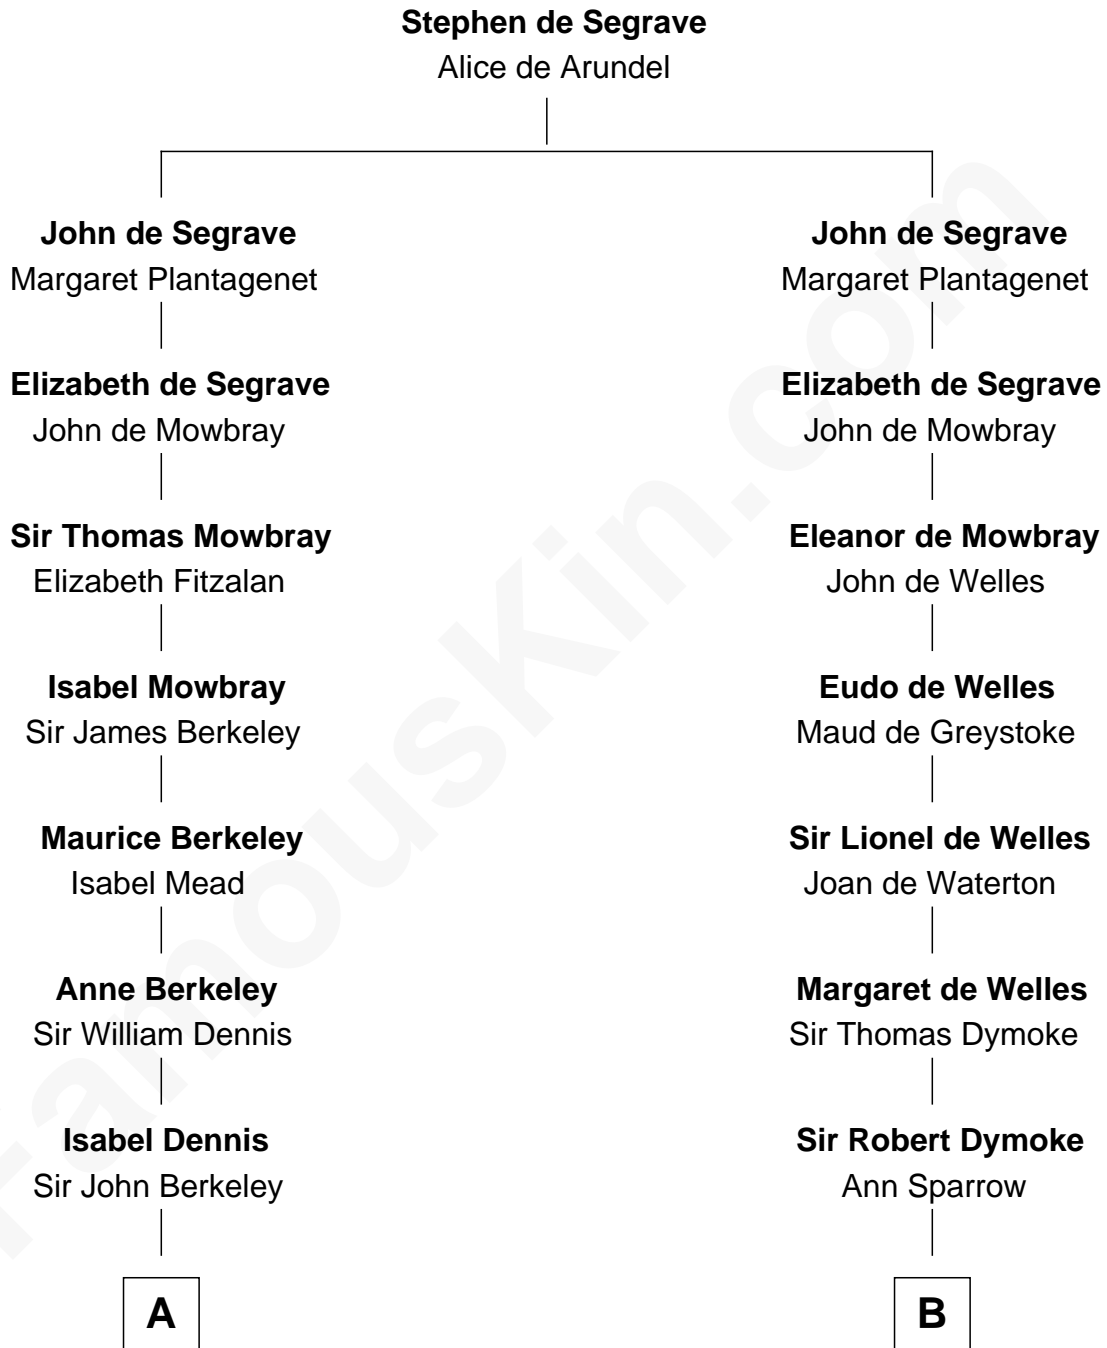

FamousKin.com
Relationship Chart of
George H. W. Bush
41st U.S. President

19th cousin 2 times removed of
General George S. Patton
U.S. Army - World War II

C

Samuel Howard Fay
Susan Montfort Shellman

Harriet Eleanor Fay
Rev. James Smith Bush

Samuel Prescott Bush
Flora Sheldon

Prescott Sheldon Bush
Dorothy Wear Walker

George H. W. Bush
41st U.S. President

D

Susan Thornton Glassell
George Smith Patton

George Smith Patton
Ruth Wilson

General George S. Patton
U.S. Army - World War II