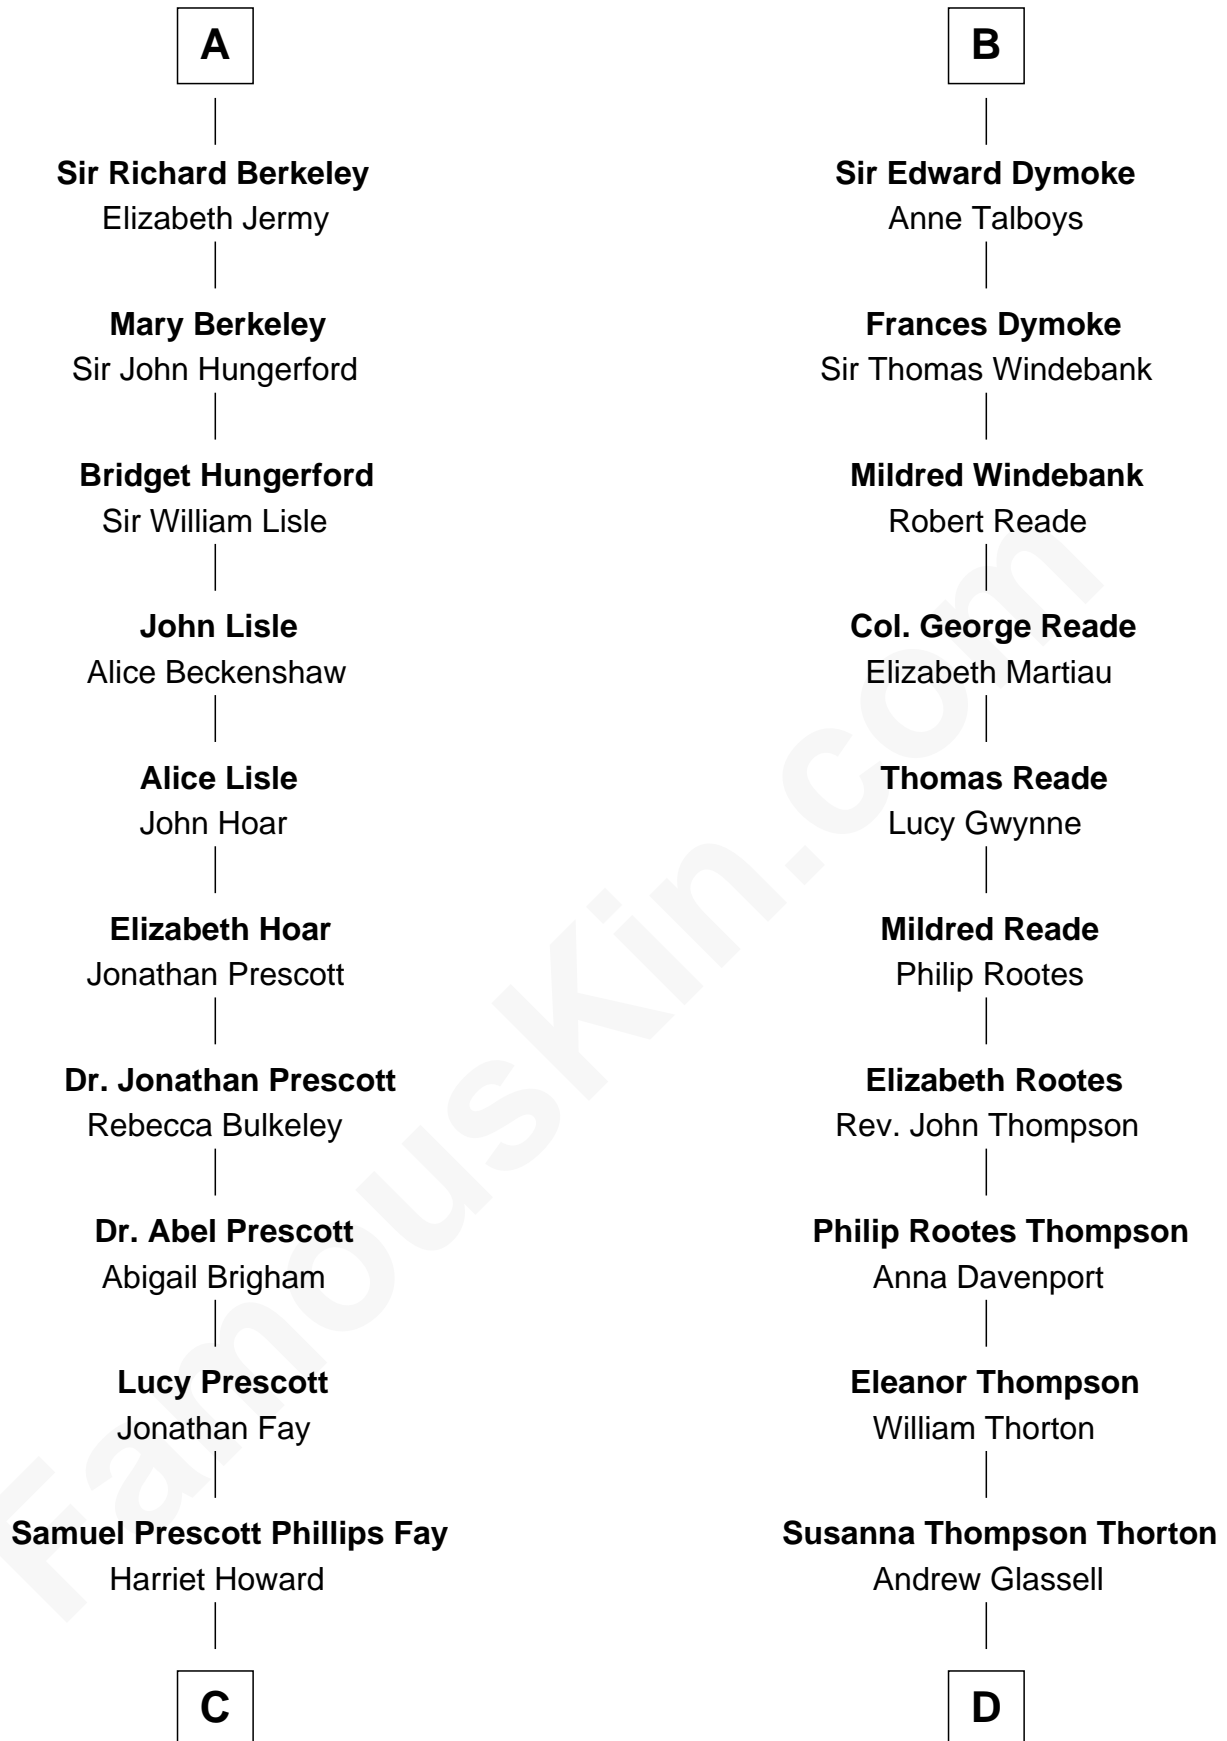

FamousKin.com
Relationship Chart of
George H. W. Bush
41st U.S. President

19th cousin 2 times removed of
General George S. Patton
U.S. Army - World War II

C

Samuel Howard Fay
Susan Montfort Shellman

Harriet Eleanor Fay
Rev. James Smith Bush

Samuel Prescott Bush
Flora Sheldon

Prescott Sheldon Bush
Dorothy Wear Walker

George H. W. Bush
41st U.S. President

D

Susan Thornton Glassell
George Smith Patton

George Smith Patton
Ruth Wilson

General George S. Patton
U.S. Army - World War II