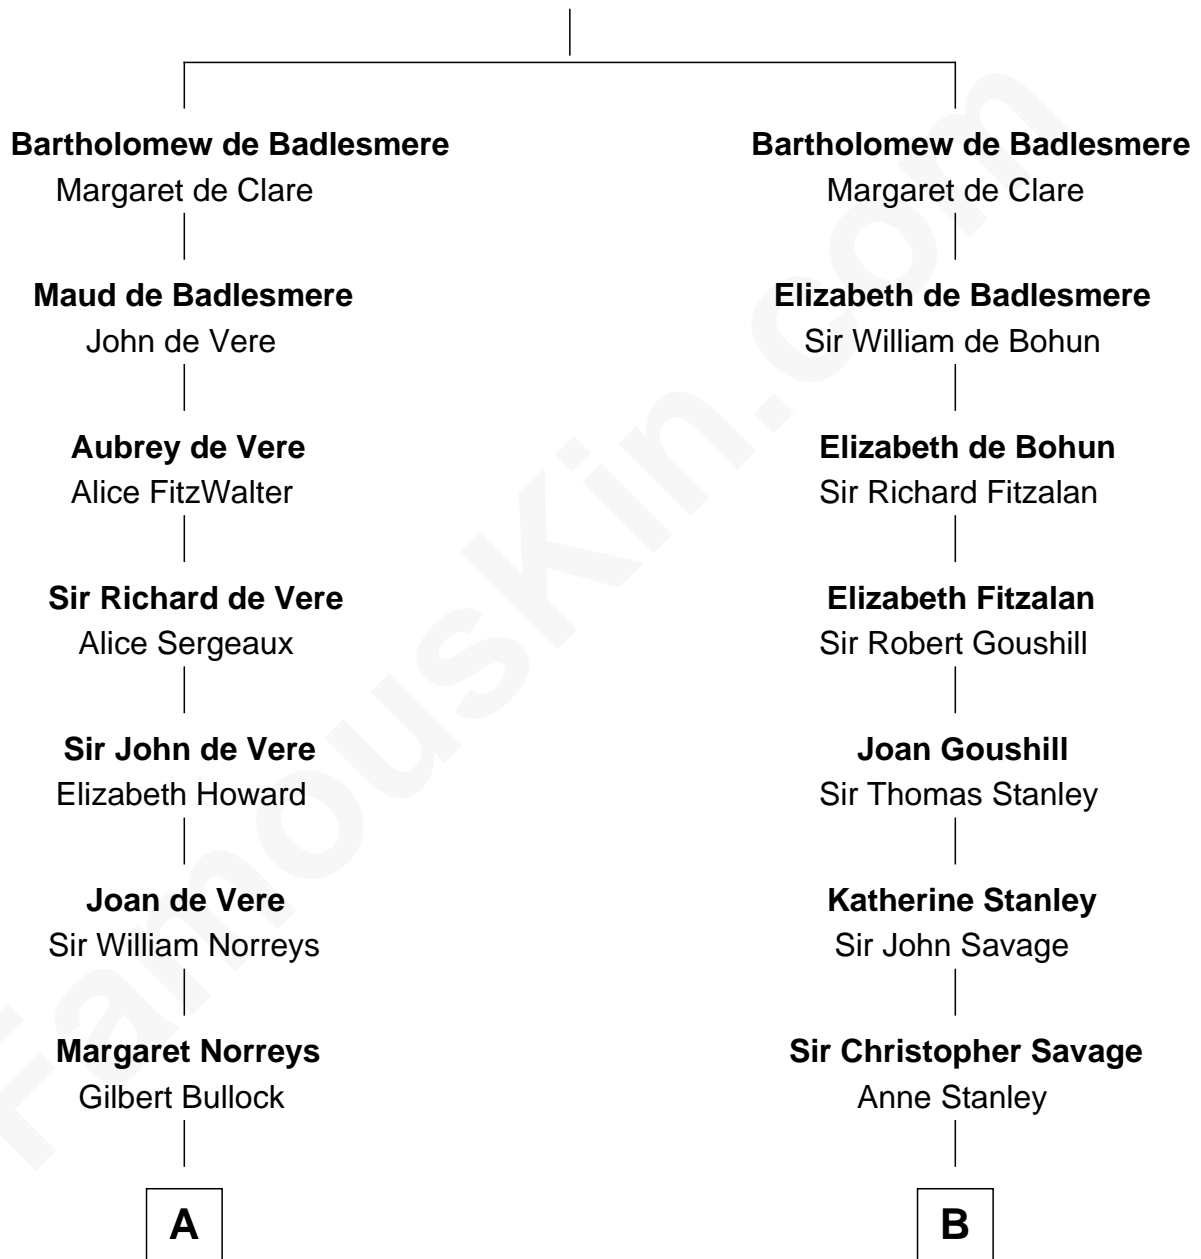

FamousKin.com
Relationship Chart of
George H. W. Bush
41st U.S. President

20th cousin 1 time removed of
General George S. Patton
U.S. Army - World War II

Gunselm de Badlesmere

C

Samuel Howard Fay
Susan Montfort Shellman

Harriet Eleanor Fay
Rev. James Smith Bush

Samuel Prescott Bush
Flora Sheldon

Prescott Sheldon Bush
Dorothy Wear Walker

George H. W. Bush
41st U.S. President

D

Susanna Thompson Thorton
Andrew Glassell

Susan Thornton Glassell
George Smith Patton