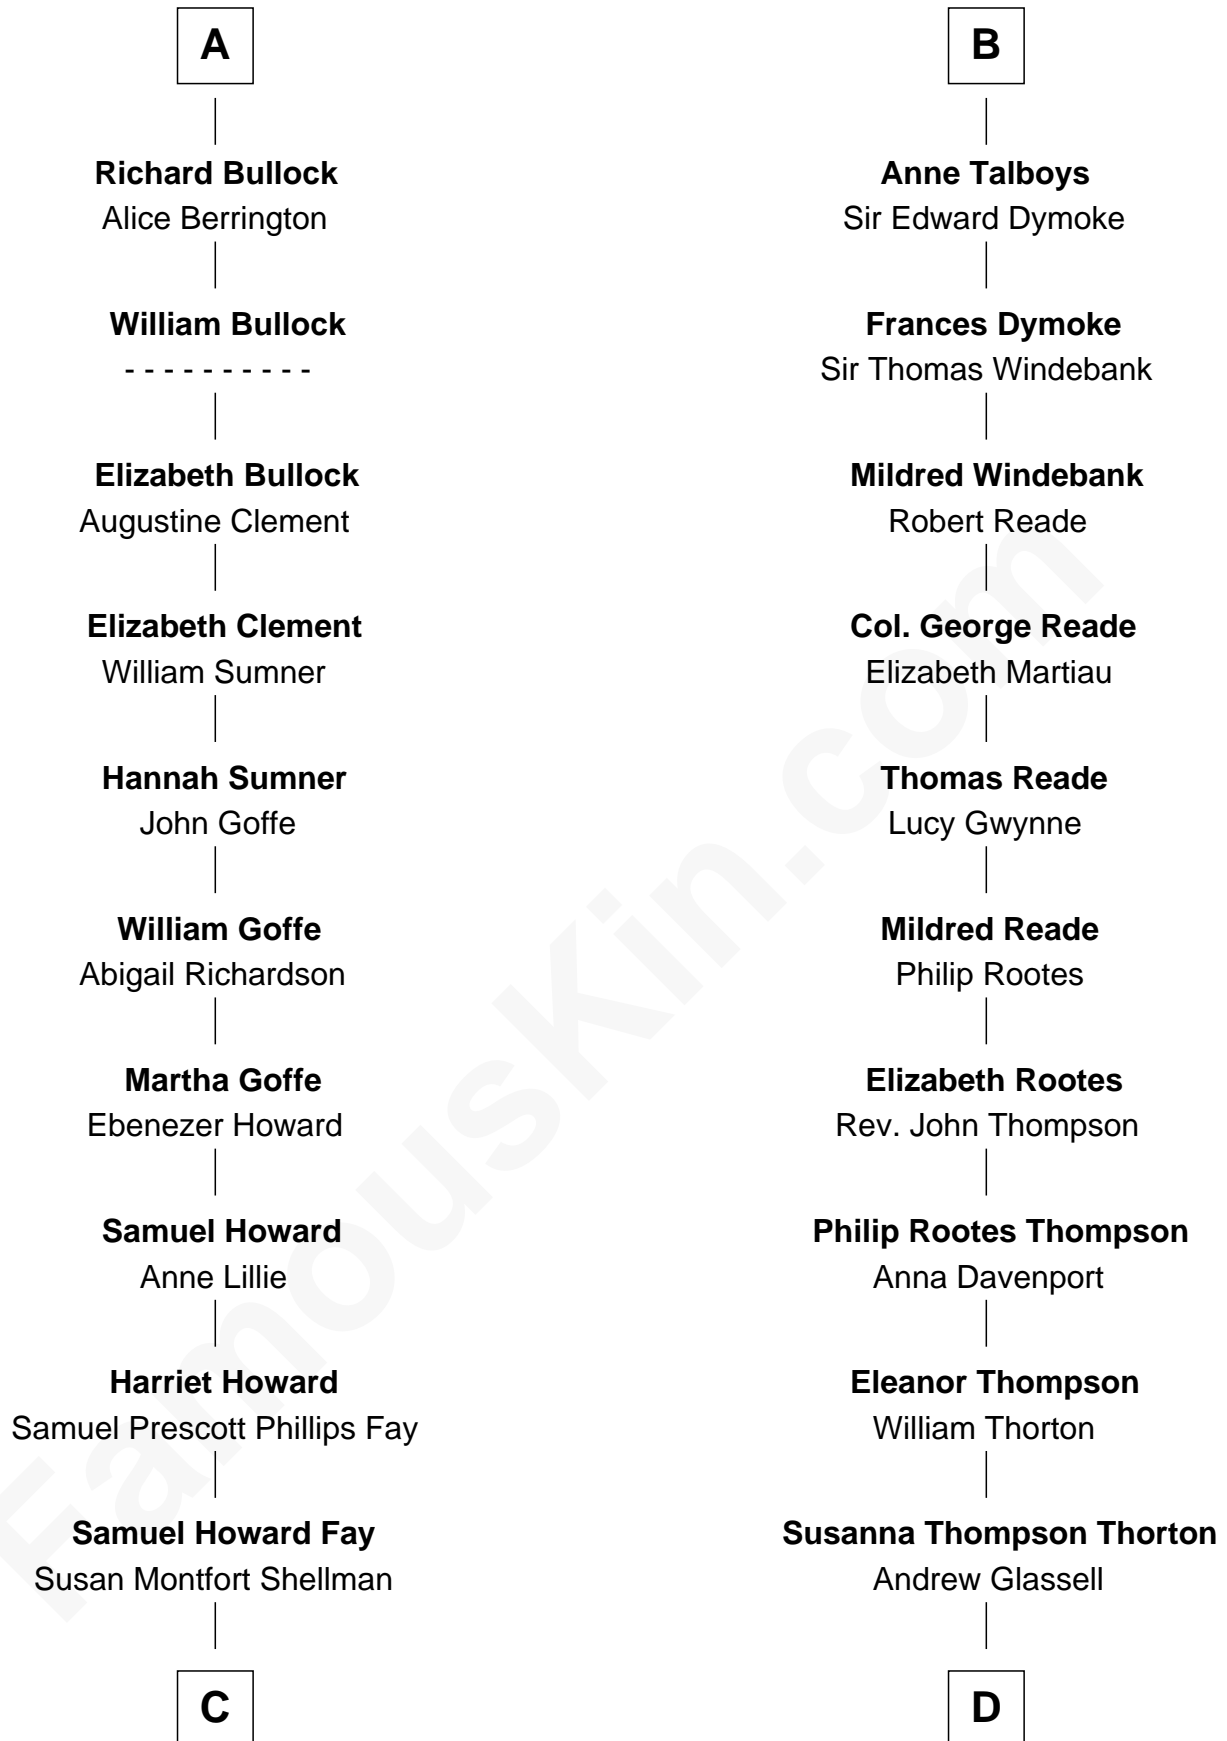

FamousKin.com

Relationship Chart of

George H. W. Bush

41st U.S. President

19th cousin 1 time removed of

General George S. Patton

U.S. Army - World War II

William de Montagu
Katherine de Grandison

Sibyl de Montagu
Sir Edmund Fitzalan

Philippe Fitzalan
Sir Richard Sergeaux

Alice Sergeaux
Sir Richard de Vere

Sir John de Vere
Elizabeth Howard

Joan de Vere
Sir William Norreys

Margaret Norreys
Gilbert Bullock

Thomas Bullock
Alice Kingsmill

A

Philippa de Montagu
Sir Roger de Mortimer

Edmund Mortimer
Philippa Plantagenet

Elizabeth Mortimer
Sir Henry Percy

Sir Henry Percy
Eleanor Neville

Sir Henry Percy
Eleanor Poynings

Margaret Percy
Sir William Gascoigne

Elizabeth Gascoigne
Sir George Talboys

B

C

Harriet Eleanor Fay
Rev. James Smith Bush

Samuel Prescott Bush
Flora Sheldon

Prescott Sheldon Bush
Dorothy Wear Walker

George H. W. Bush
41st U.S. President