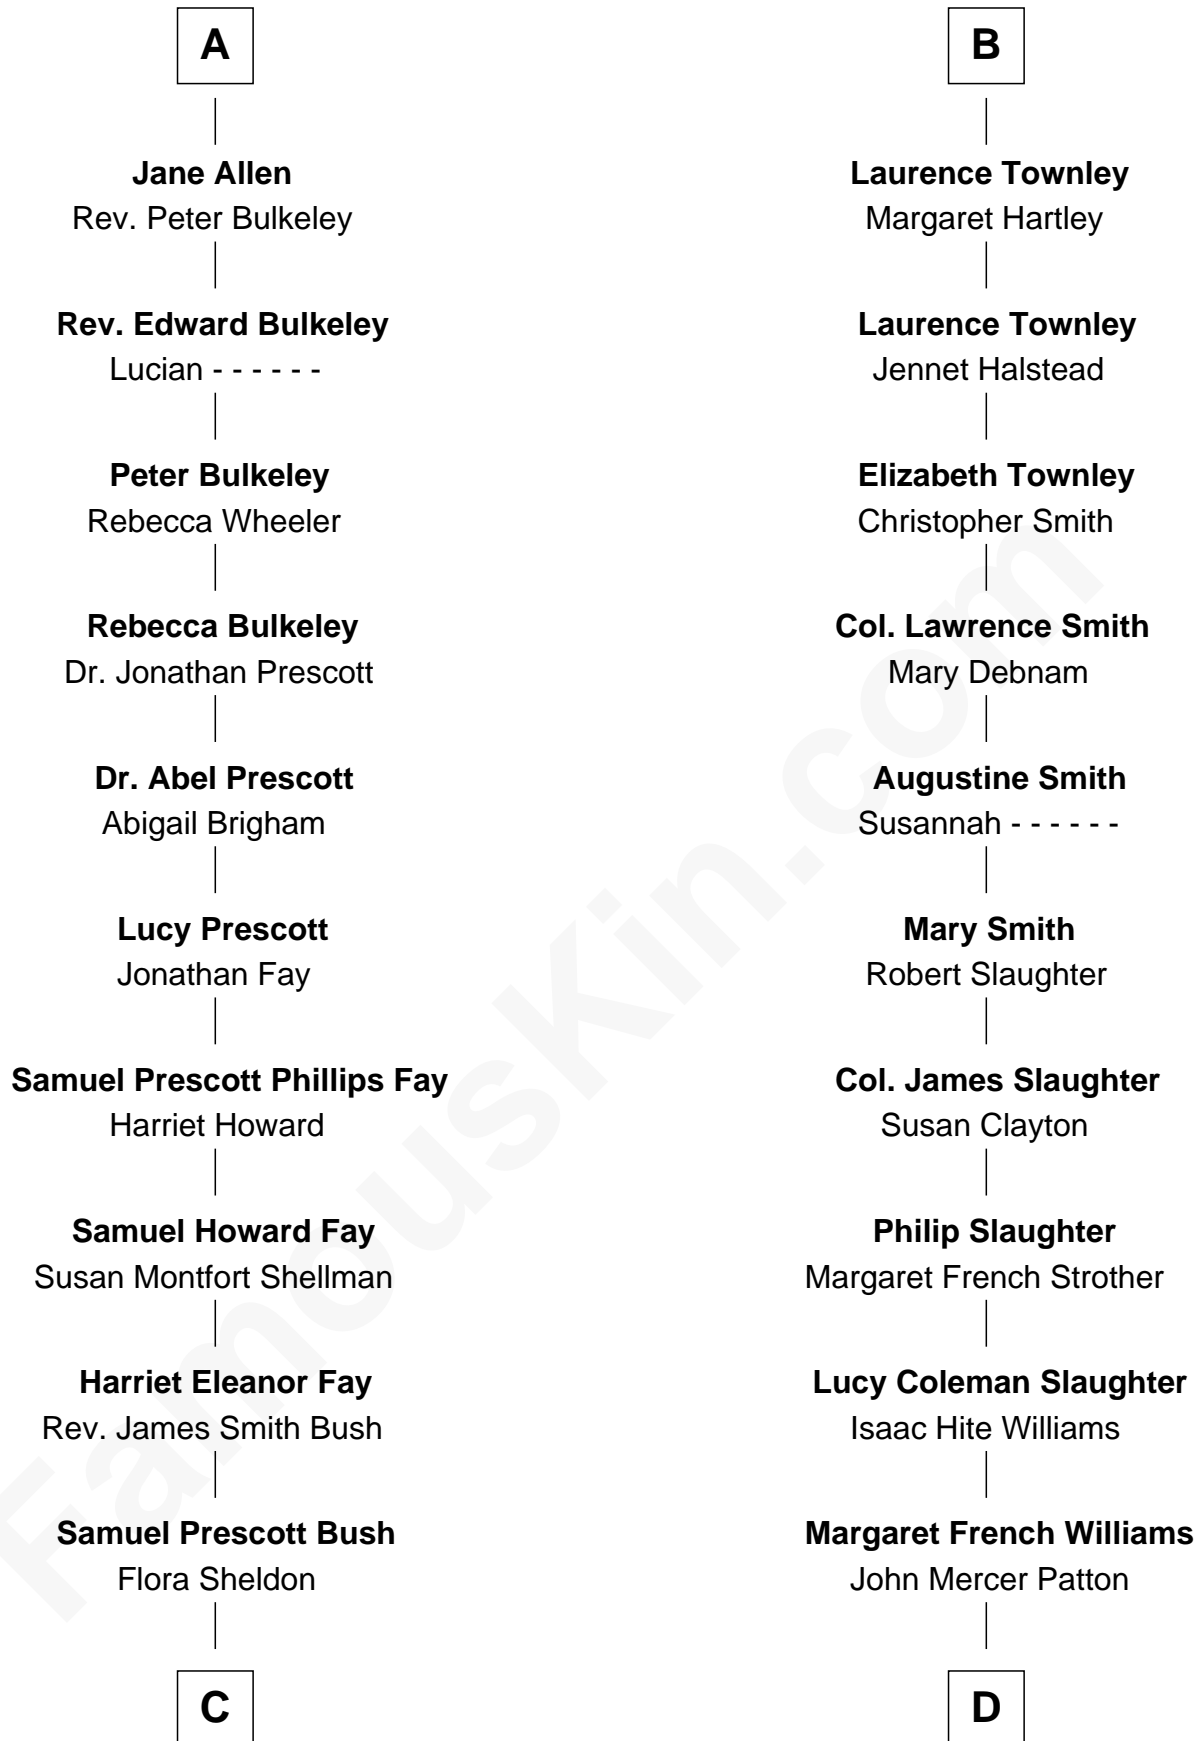

FamousKin.com
Relationship Chart of
George H. W. Bush
41st U.S. President

18th cousin 1 time removed of
General George S. Patton
U.S. Army - World War II

C

Prescott Sheldon Bush

Dorothy Wear Walker

George H. W. Bush

41st U.S. President

D

George Smith Patton

Susan Thornton Glassell

George Smith Patton

Ruth Wilson

General George S. Patton

U.S. Army - World War II