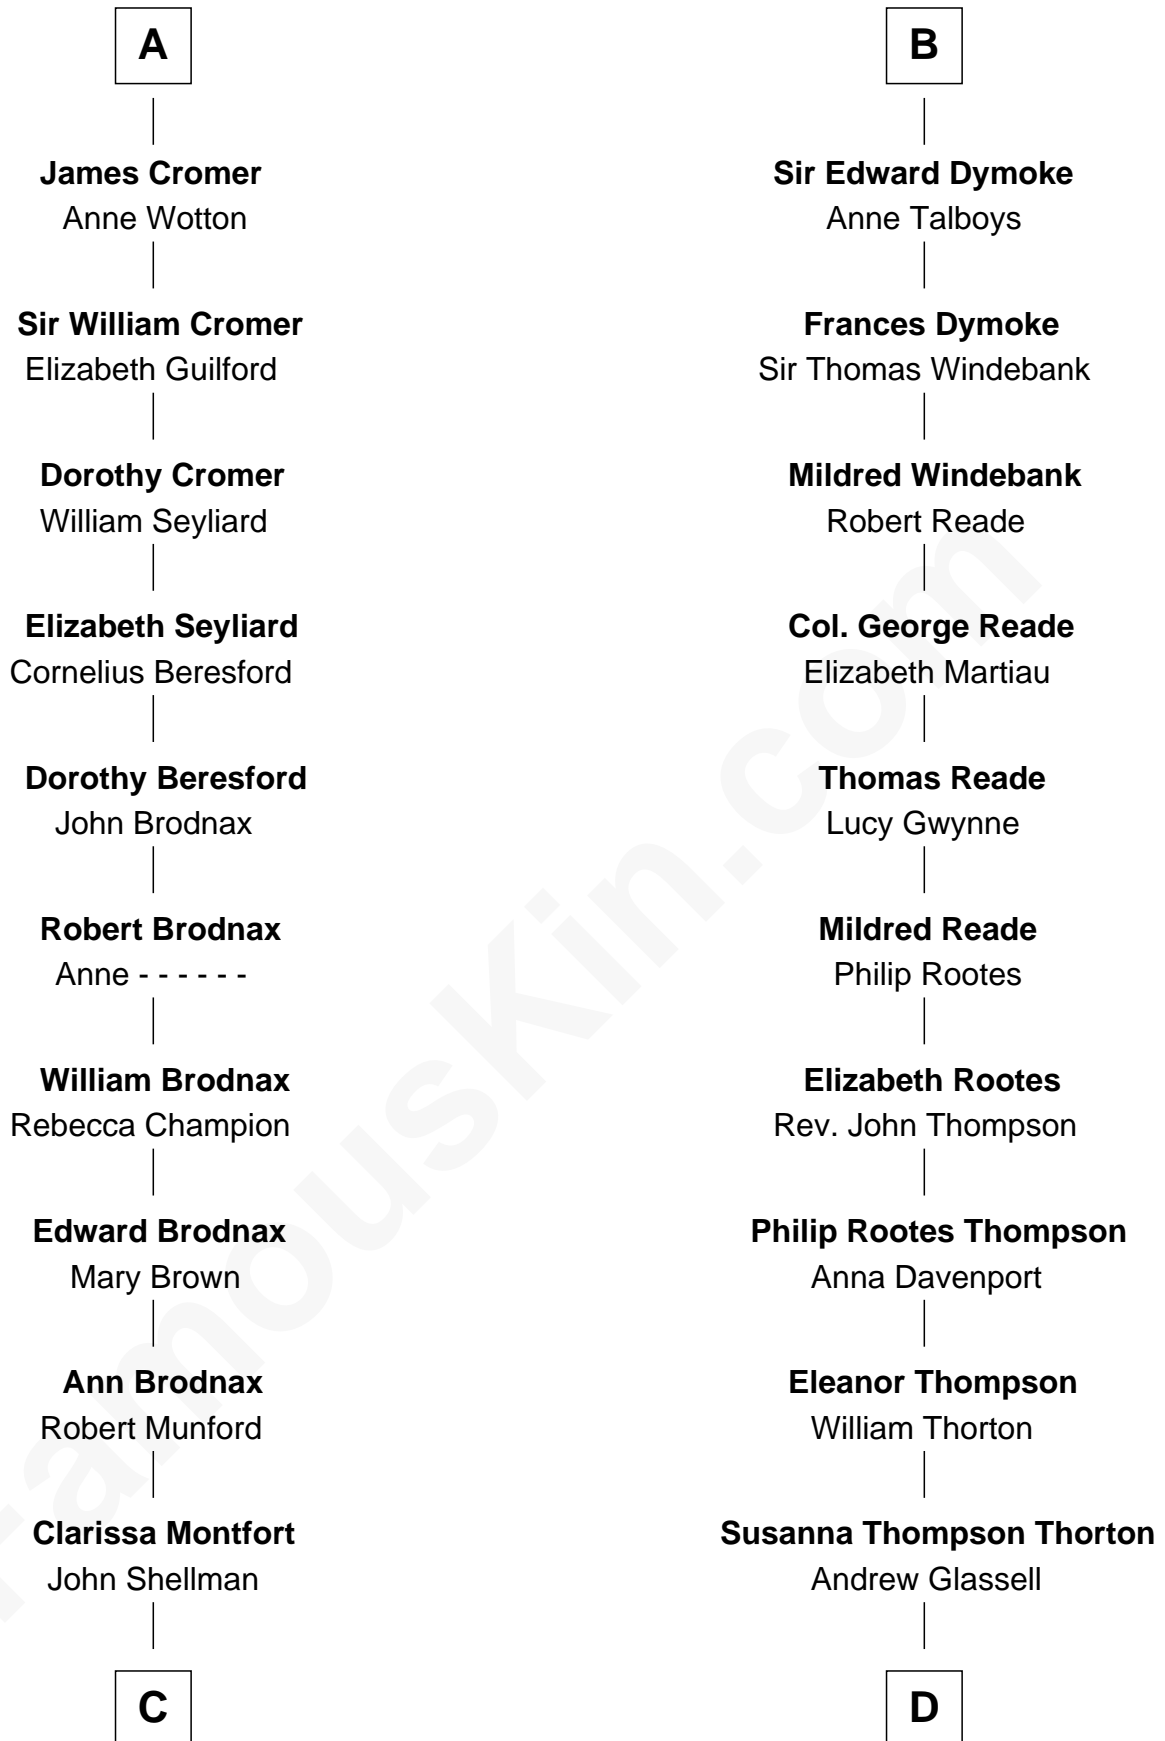

FamousKin.com
Relationship Chart of
George H. W. Bush
41st U.S. President

19th cousin 2 times removed of
General George S. Patton
U.S. Army - World War II

C

Susan Montfort Shellman

Samuel Howard Fay

Harriet Eleanor Fay

Rev. James Smith Bush

Samuel Prescott Bush

Flora Sheldon

Prescott Sheldon Bush

Dorothy Wear Walker

George H. W. Bush

41st U.S. President

D