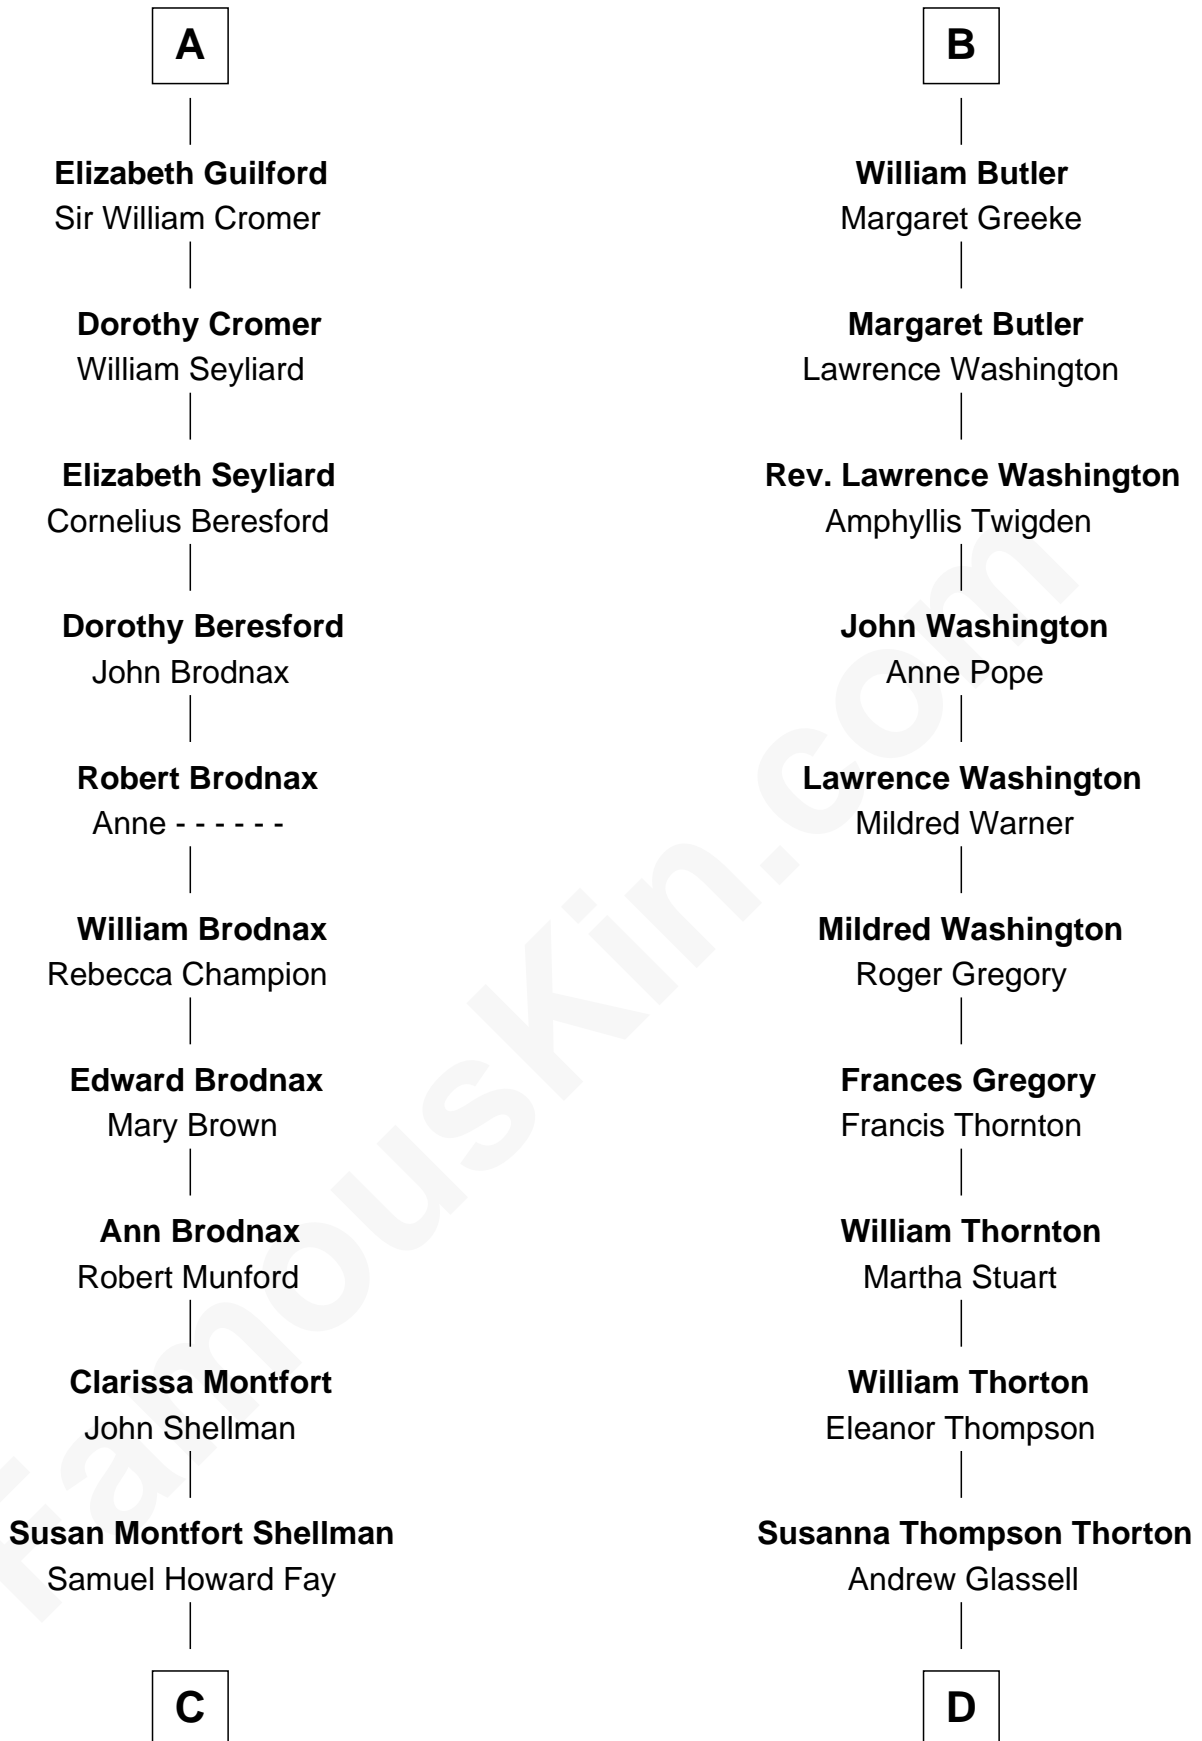

**FamousKin.com**  
**Relationship Chart of**  
**George H. W. Bush**  
*41st U.S. President*

19th cousin 1 time removed of  
**General George S. Patton**  
*U.S. Army - World War II*

**C**

**Harriet Eleanor Fay**  
Rev. James Smith Bush

**Samuel Prescott Bush**  
Flora Sheldon

**Prescott Sheldon Bush**  
Dorothy Wear Walker

**George H. W. Bush**  
*41st U.S. President*

**D**

**Susan Thornton Glassell**  
George Smith Patton

**George Smith Patton**  
Ruth Wilson