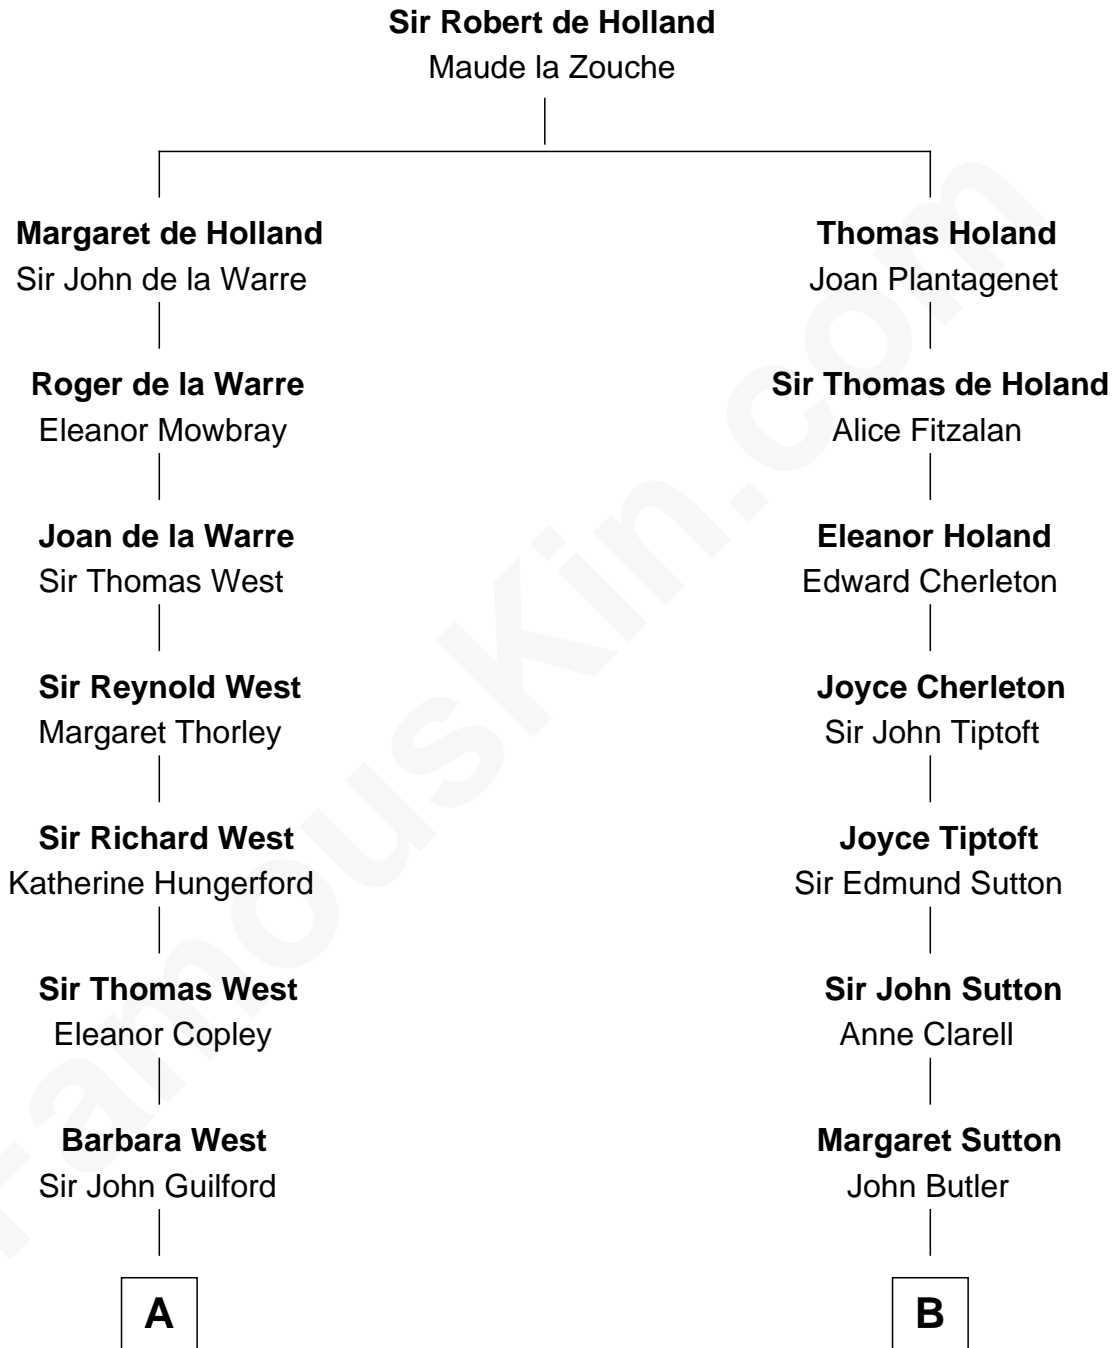

**FamousKin.com**  
**Relationship Chart of**  
**George H. W. Bush**  
*41st U.S. President*

19th cousin 1 time removed of  
**General George S. Patton**  
*U.S. Army - World War II*

**C**

**Harriet Eleanor Fay**  
Rev. James Smith Bush

**Samuel Prescott Bush**  
Flora Sheldon

**Prescott Sheldon Bush**  
Dorothy Wear Walker

**George H. W. Bush**  
*41st U.S. President*

**D**

**Susan Thornton Glassell**  
George Smith Patton

**George Smith Patton**  
Ruth Wilson