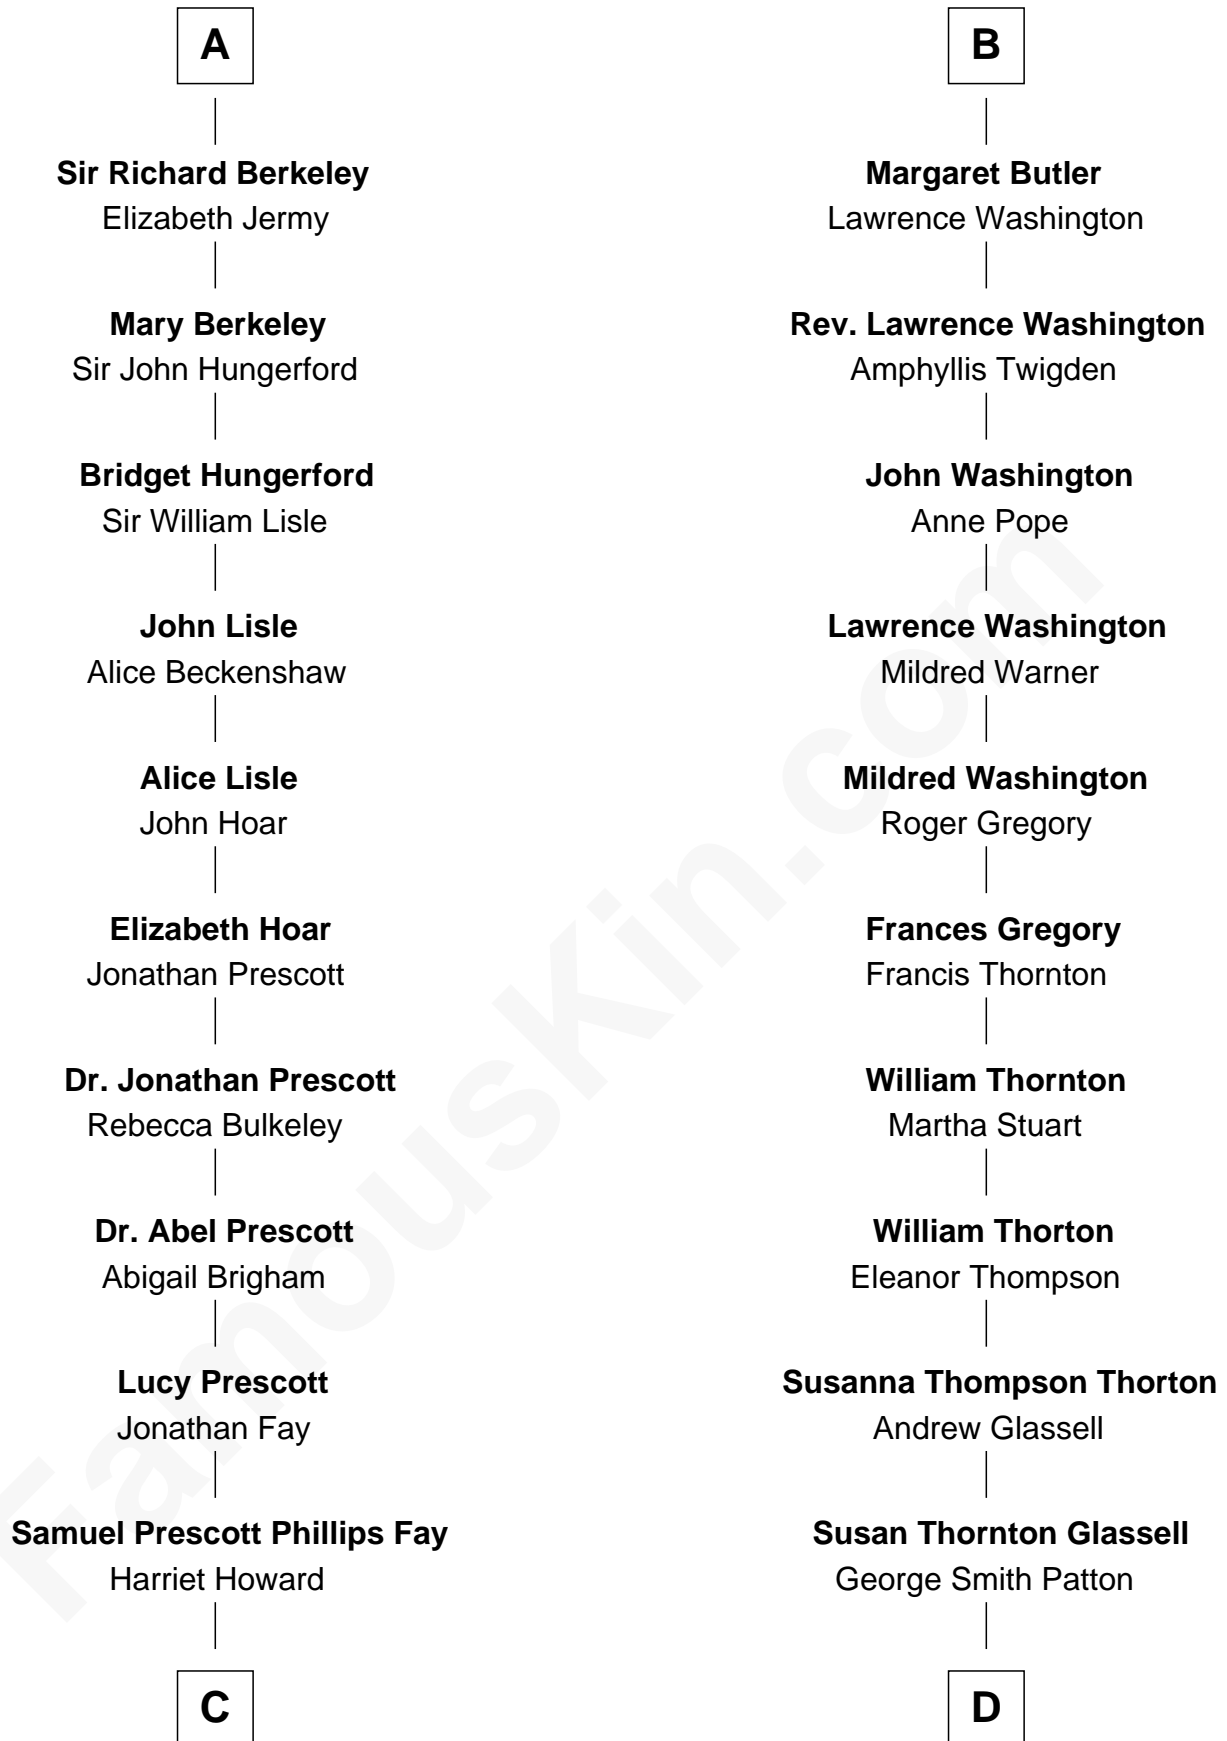

FamousKin.com Relationship Chart of

George H. W. Bush

41st U.S. President

18th cousin 3 times removed of

General George S. Patton

U.S. Army - World War II

Sir Maurice de Berkeley

Eve la Zouche

Katherine de Clyvedon

Sir John Berkeley

Elizabeth Betteshorne

Elizabeth Berkeley

Sir John Sutton

Sir Edmund Sutton

Joyce Tiptoft

Sir John Sutton

Anne Clarell

Margaret Sutton

John Butler

William Butler

Margaret Greeke

B

C

Samuel Howard Fay
Susan Montfort Shellman

Harriet Eleanor Fay
Rev. James Smith Bush

Samuel Prescott Bush
Flora Sheldon

Prescott Sheldon Bush
Dorothy Wear Walker

George H. W. Bush
41st U.S. President

D

George Smith Patton
Ruth Wilson

General George S. Patton
U.S. Army - World War II